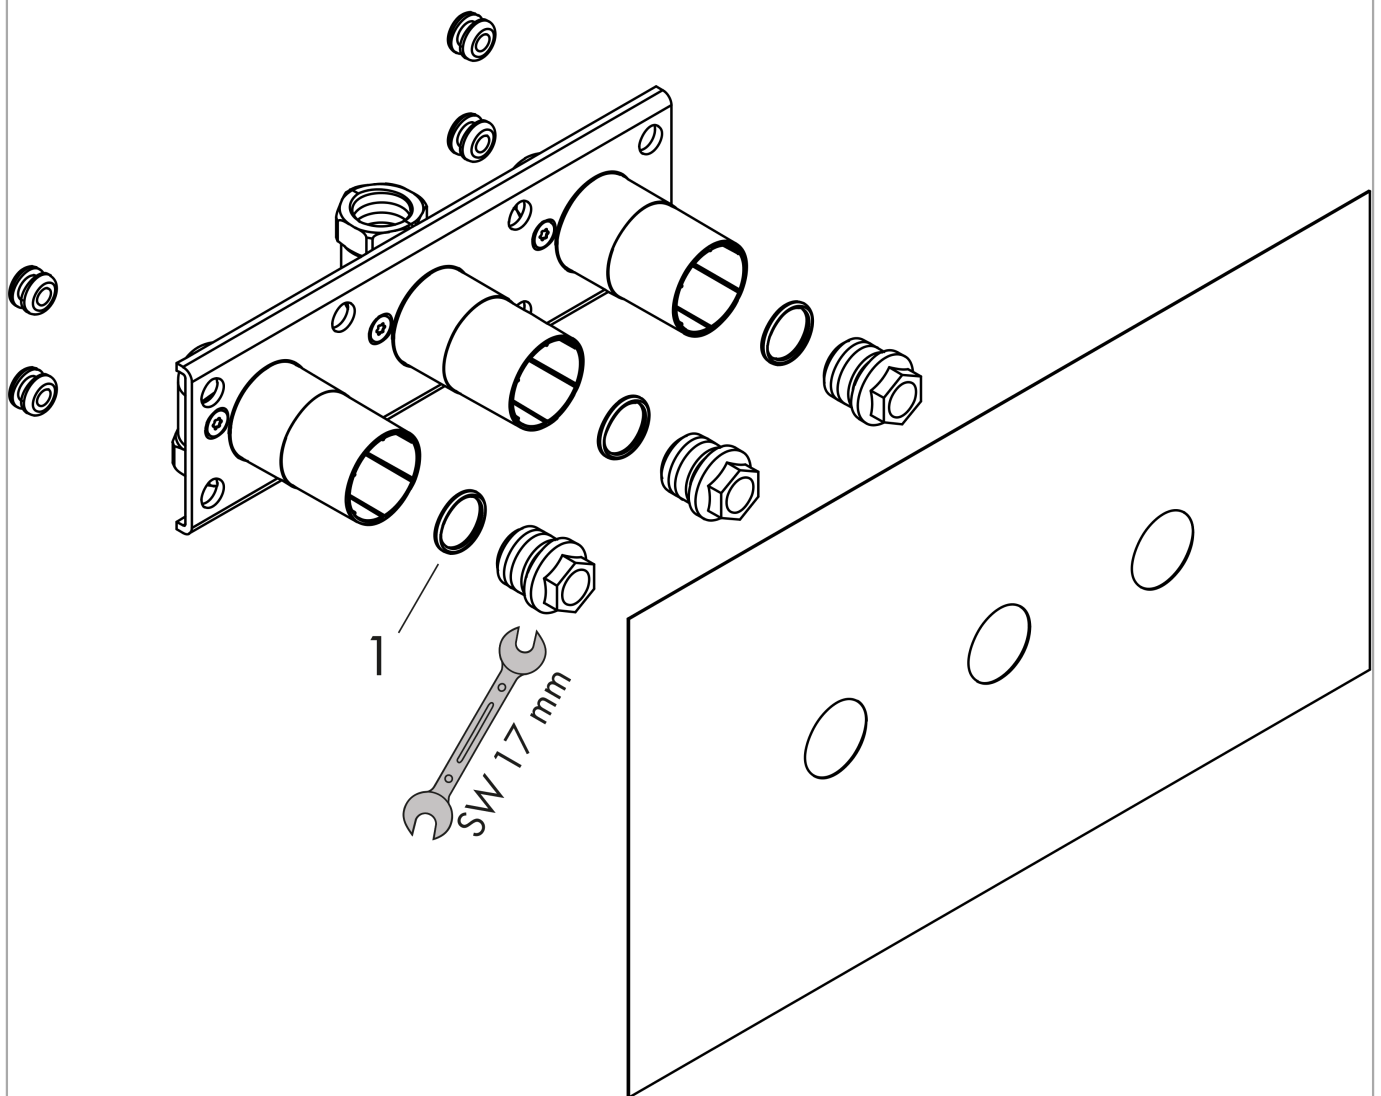

Rough, ShowerTablet Thermostatic Trim 600 for Exposed Installation for 2 Functions

Finishes : n.a. Part no. : 13129181

Description

Features

- 1/2" NPT

Item details

List Price \$ 111.00

Compliance

Product image

Scale drawing

Rough, ShowerTablet Thermostatic Trim 600 for Exposed Installation for 2 Functions
 Finishes : n.a. Part no. : 13129181

Exploded drawing

Year of production: >07/18

Rough, ShowerTablet Thermostatic Trim 600 for Exposed Installation for 2 Functions
 Finishes : **n.a.** Part no. : **13129181**

Spare parts list

Year of production: >**07/18**

Pos.	Description	Part no.	Price	PU
1	O-ring 18x2	98181000	-	1