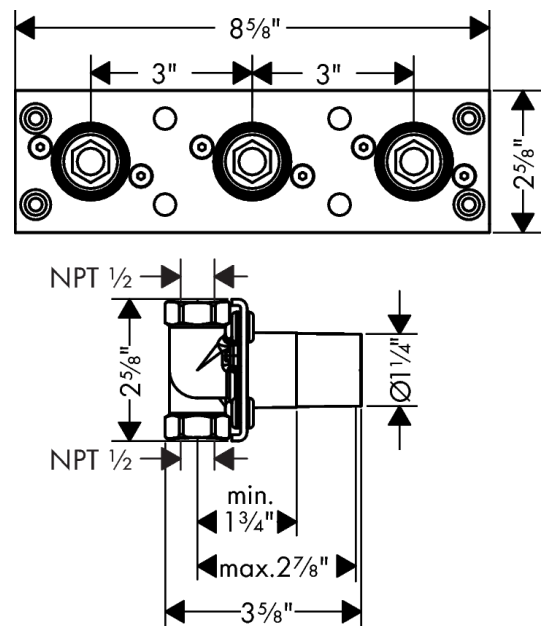

Rough, ShowerTablet Thermostatic Trim 600 for Exposed Installation for 2 Functions

Finishes : n.a. Part no. : 13129181

Description

Features

- 1/2" NPT

Item details

List Price \$ 111.00

Compliance

Product image

Scale drawing

Rough, ShowerTablet Thermostatic Trim 600 for Exposed Installation for 2 Functions
 Finishes : n.a. Part no. : 13129181

Exploded drawing

Year of production: >07/18

Rough, ShowerTablet Thermostatic Trim 600 for Exposed Installation for 2 Functions
 Finishes : **n.a.** Part no. : **13129181**

Spare parts list

Year of production: >**07/18**

Pos.	Description	Part no.	Price	PU
1	O-ring 18x2	98181000	-	1