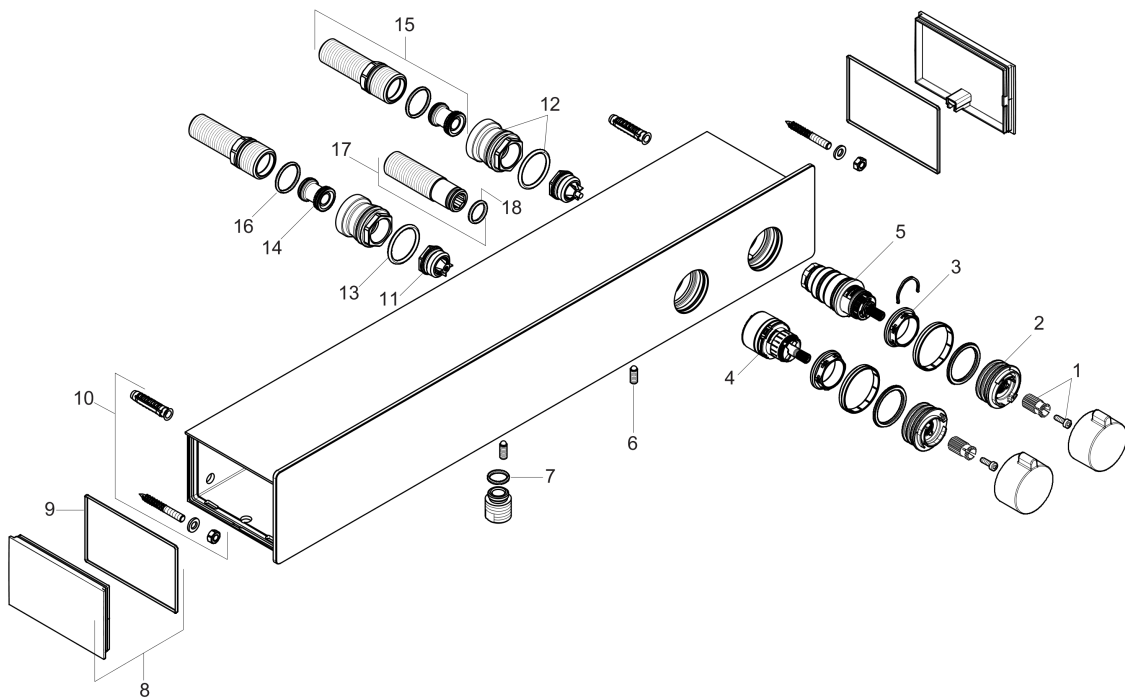

ShowerTablet
Thermostatic Trim 600 for Exposed Installation for 2 Functions
 Finishes : **chrome** Part no. : **13108001**

Description

Features

- Outlets may not be operated simultaneously
- Volume control and diverter for 2 outlets
- Shut-off/ diverter valve, Thermostatic cartridge
- Anti-scald 100° safety stop
- surface of the cover at color variant -000 = mirror glass, at color variant -400 = white glass
- control of an external shower or bath tub filler via concealed connection G1/2 possible

Item details

List Price \$ 995.00

Compliance

Product image

Scale drawing

ShowerTablet
Thermostatic Trim 600 for Exposed Installation for 2 Functions
 Finishes : **chrome** Part no. : **13108001**

Exploded drawing

Year of production: >07/18

ShowerTablet
Thermostatic Trim 600 for Exposed Installation for 2 Functions
 Finishes : **chrome** Part no. : **13108001**

Spare parts list

Year of production: >07/18

Pos.	Description	Part no.	Price	PU
1	handle fixing set	93228000	-	1
2	safety set	93229000	-	1
3	nut	98913000	-	1
4	shut off unit with selector	98283000	-	1
5	thermostat cartridge	98282000	-	1
6	hollow set screw M6x16 including o-ring 29x3	98372000	-	1
7	O-ring 14x2	98129000	-	1
8	cover	93225000	-	1
9	O-ring 76x2,5	98431000	-	1
10	mounting kit	98744000	-	1
11	non return valve (pressure-resistant up to 2 MPa)	93223000	-	1
12	adapter for ball S - union	02026000	-	1
13	O-ring 29x3	98371000	-	1
14	noise reduction	96429000	-	1
15	set of connecting threads	93231000	-	1
16	O-ring 23x2	98398000	-	1
17	connecting thread	93232000	-	1
18	O-ring 15x2,5	98131000	-	1