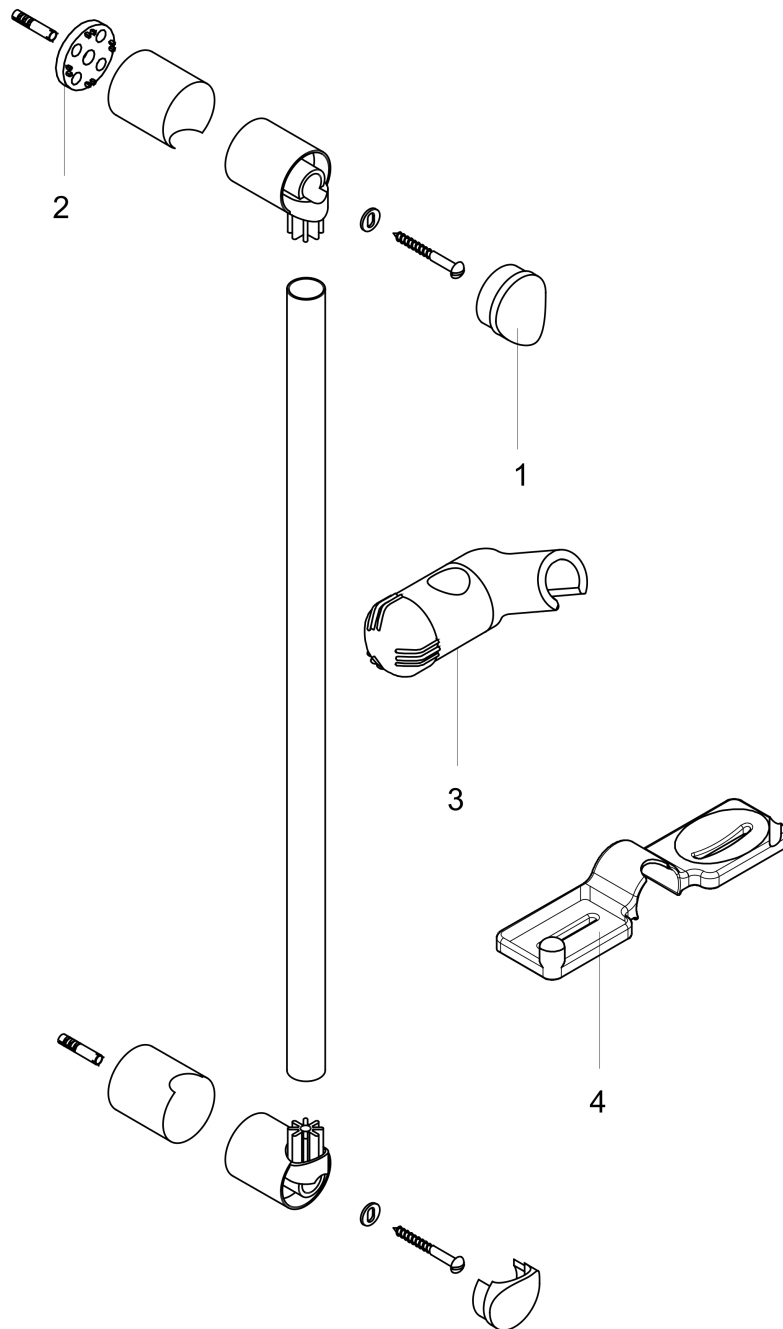

**Unica**

**Wallbar E, 24"**

Finishes : **chrome** Part no. : **06890000**

**Description**

**Features**

- consists of: Wallbar, Soap dish
- Brass wallbar
- Angle-adjustable holder pivots left and right, slides easily and locks in place

**Item details**

List Price \$ 140.00

**Product image**

**Scale drawing**

Unica

Wallbar E, 24"

Finishes : chrome

Part no. : 06890000

Exploded drawing

Year of production: >07/02

**Unica**

**Wallbar E, 24"**

Finishes : **chrome** Part no. : **06890000**

**Spare parts list**

Year of production: >07/02

Pos.	Description	Part no.	Price	PU
1	cover	88534000	-	1
2	tile-matching-disk	96184000	-	1
3	support, assy	88590000	-	1
4	soap dish	88700000	-	1