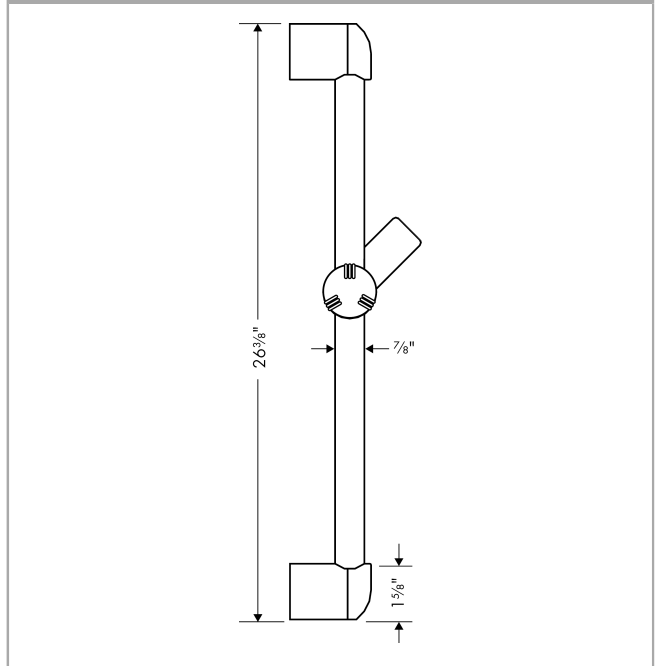

**Unica**

**Wallbar E, 24"**

Finishes : **chrome** Part no. : **06890000**

**Description**

**Features**

- consists of: Wallbar, Soap dish
- Brass wallbar
- Angle-adjustable holder pivots left and right, slides easily and locks in place

**Item details**

List Price \$ 140.00

**Product image**

**Scale drawing**

Unica

Wallbar E, 24"

Finishes : chrome

Part no. : 06890000

Exploded drawing

Year of production: >07/02

**Unica**

**Wallbar E, 24"**

Finishes : **chrome** Part no. : **06890000**

**Spare parts list**

Year of production: >07/02

Pos.	Description	Part no.	Price	PU
1	cover	88534000	-	1
2	tile-matching-disk	96184000	-	1
3	support, assy	88590000	-	1
4	soap dish	88700000	-	1