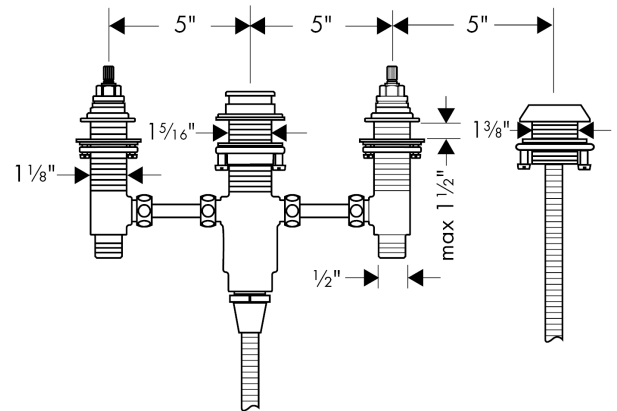

Rough, 4-Hole Roman Tub Set
 Finishes : n.a. Part no. : **06646000**

Description

Features

- 1/2" NPT
- 90° ceramic valves

Item details

List Price \$ 387.00

Compliance

Product image

Scale drawing

Rough, 4-Hole Roman Tub Set
 Finishes : n.a. Part no. : 06646000

Exploded drawing

Year of production: >10/03

Rough, 4-Hole Roman Tub Set
 Finishes : n.a. Part no. : **06646000**

Spare parts list

Year of production: >10/03

Pos.	Description	Part no.	Price	PU
1	shut off unit right closing	94009000	-	1
2	shut off unit left closing	94008000	-	1
3	fixing set for shut off unit	88540000	-	1
4	fixing set for 4 hole bath mixer spout	96080000	-	1
5	squeezing connection	88513000	-	1
6	fixing set for shut off unit	96078000	-	1
7	insert for shower holder	96942000	-	1
8	fixing set (Ø 32)	13961000	-	1
9	shower hose	97161000	-	1