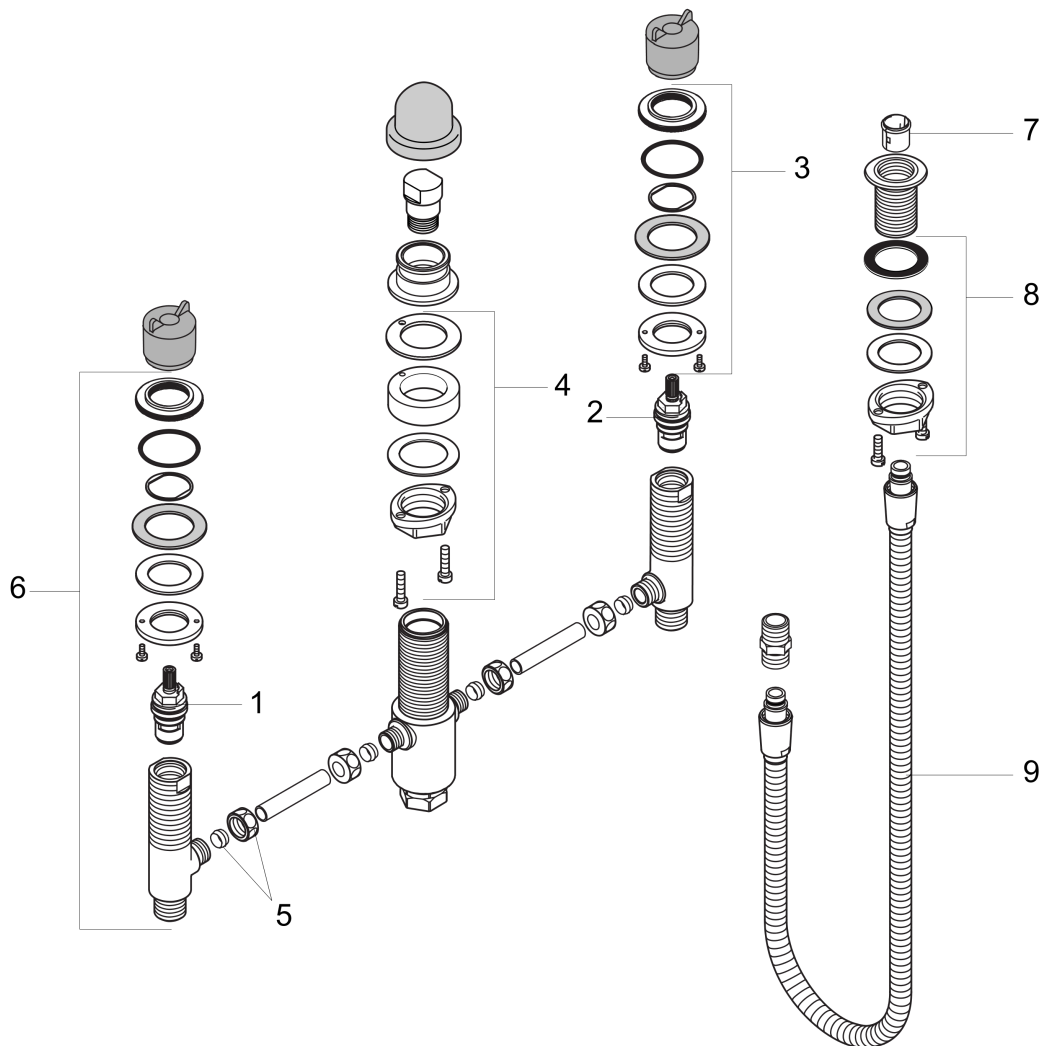

Rough, 4-Hole Roman Tub Set
 Finishes : n.a. Part no. : **06646000**

Description

Features

- 1/2" NPT
- 90° ceramic valves

Item details

List Price \$ 387.00

Compliance

Product image

Scale drawing

Rough, 4-Hole Roman Tub Set
 Finishes : n.a. Part no. : 06646000

Exploded drawing

Year of production: >10/03

Rough, 4-Hole Roman Tub Set
 Finishes : n.a. Part no. : **06646000**

Spare parts list

Year of production: >10/03

Pos.	Description	Part no.	Price	PU
1	shut off unit right closing	94009000	-	1
2	shut off unit left closing	94008000	-	1
3	fixing set for shut off unit	88540000	-	1
4	fixing set for 4 hole bath mixer spout	96080000	-	1
5	squeezing connection	88513000	-	1
6	fixing set for shut off unit	96078000	-	1
7	insert for shower holder	96942000	-	1
8	fixing set (Ø 32)	13961000	-	1
9	shower hose	97161000	-	1