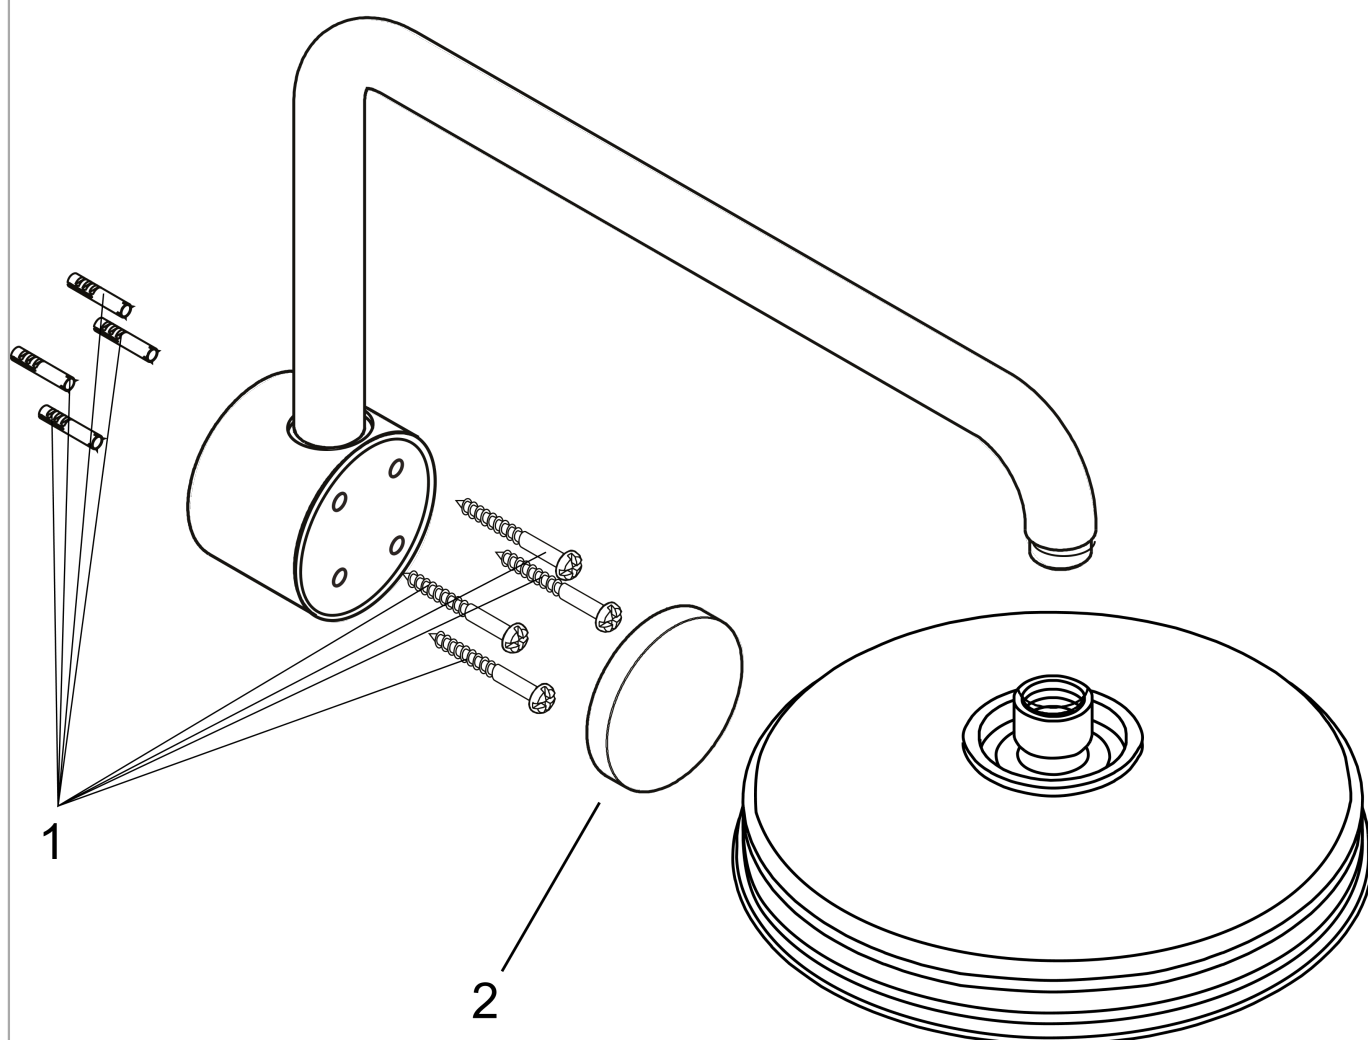

**Raindance
Showerarm**

Finishes : **chrome** Part no. : **06476000**

Description

Features

- Brass
- 1/2" NPT
- mounting plate, Escutcheon

Item details

List Price \$ 333.00

Compliance

Product image

Scale drawing

**Raindance
Showerarm**

Finishes : **chrome** Part no. : **06476000**

Exploded drawing

Year of production: >11/06

**Raindance
Showerarm**

Finishes : **chrome** Part no. : **06476000**

Spare parts list

Year of production: >11/06

Pos.	Description	Part no.	Price	PU
1	mounting set	98689000	-	1
2	cover	98690000	-	1