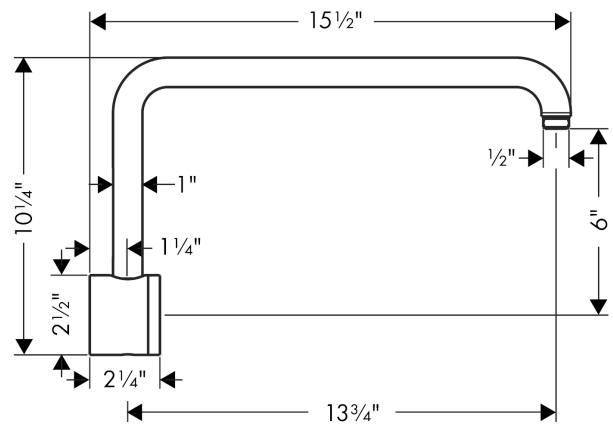

**Raindance
Showerarm**

Finishes : **chrome** Part no. : **06476000**

Description

Features

- Brass
- 1/2" NPT
- mounting plate, Escutcheon

Item details

List Price \$ 333.00

Compliance

Product image

Scale drawing

**Raindance
Showerarm**

Finishes : **chrome** Part no. : **06476000**

Exploded drawing

Year of production: >11/06

**Raindance
Showerarm**

Finishes : **chrome** Part no. : **06476000**

Spare parts list

Year of production: >11/06

Pos.	Description	Part no.	Price	PU
1	mounting set	98689000	-	1
2	cover	98690000	-	1