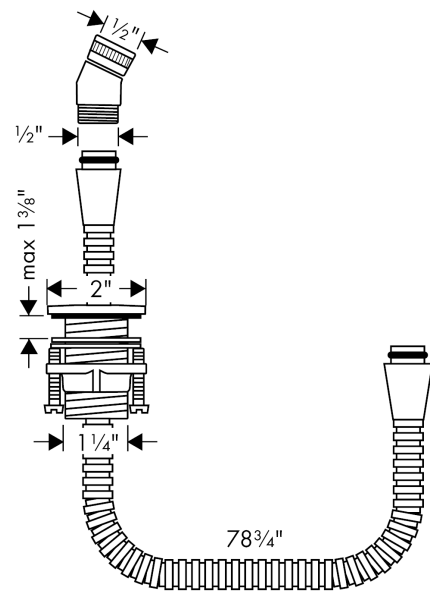

Metal Hose Pull-Out Set for Handshower
 Finishes : **chrome** Part no. : **06438000**

Description

Features
 · 1/2" NPT

Item details

List Price \$ 193.00

Compliance

Product image

Scale drawing

Metal Hose Pull-Out Set for Handshower
 Finishes : **chrome** Part no. : **06438000**

Exploded drawing

Year of production: >10/06

Metal Hose Pull-Out Set for Handshower

Finishes : **chrome** Part no. : **06438000**

Spare parts list

Year of production: >**10/06**

Pos.	Description	Part no.	Price	PU
1	insert for shower holder	96942000	-	1
2	fixing set (Ø 32)	13961000	-	1
3	shower hose	97161000	-	1
4	filter packing	94246000	-	1
a	shower holder	28071000	-	1
b	escutcheon Ø 52 mm	97159000	-	1