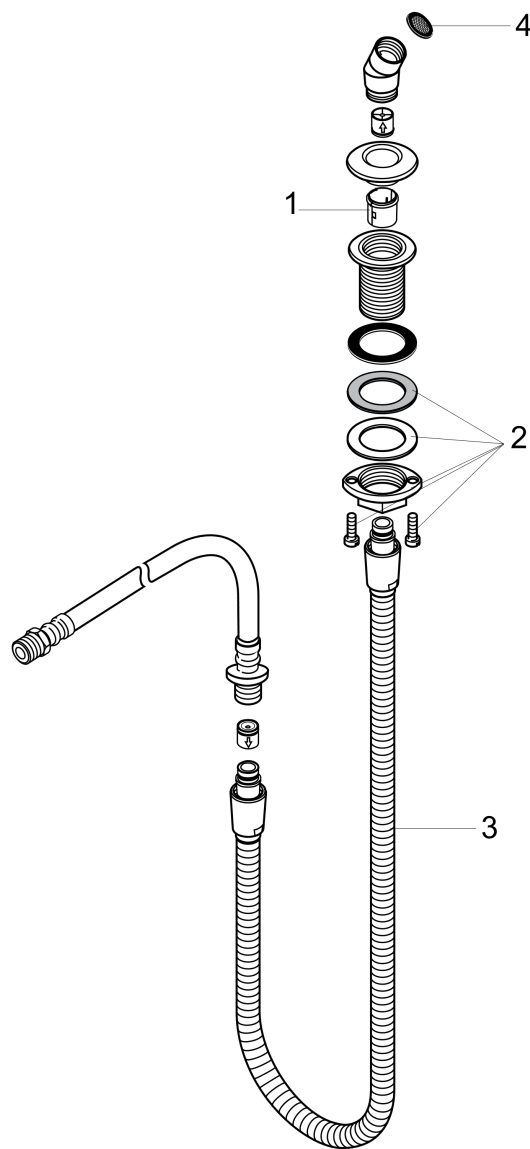

Metal Hose Pull-Out Set for Handshower
 Finishes : **chrome** Part no. : **06438000**

Description

Features
 · 1/2" NPT

Item details

List Price \$ 193.00

Compliance

Product image

Scale drawing

Metal Hose Pull-Out Set for Handshower
 Finishes : **chrome** Part no. : **06438000**

Exploded drawing

Year of production: >10/06

Metal Hose Pull-Out Set for Handshower

Finishes : **chrome** Part no. : **06438000**

Spare parts list

Year of production: >**10/06**

Pos.	Description	Part no.	Price	PU
1	insert for shower holder	96942000	-	1
2	fixing set (Ø 32)	13961000	-	1
3	shower hose	97161000	-	1
4	filter packing	94246000	-	1
a	shower holder	28071000	-	1
b	escutcheon Ø 52 mm	97159000	-	1