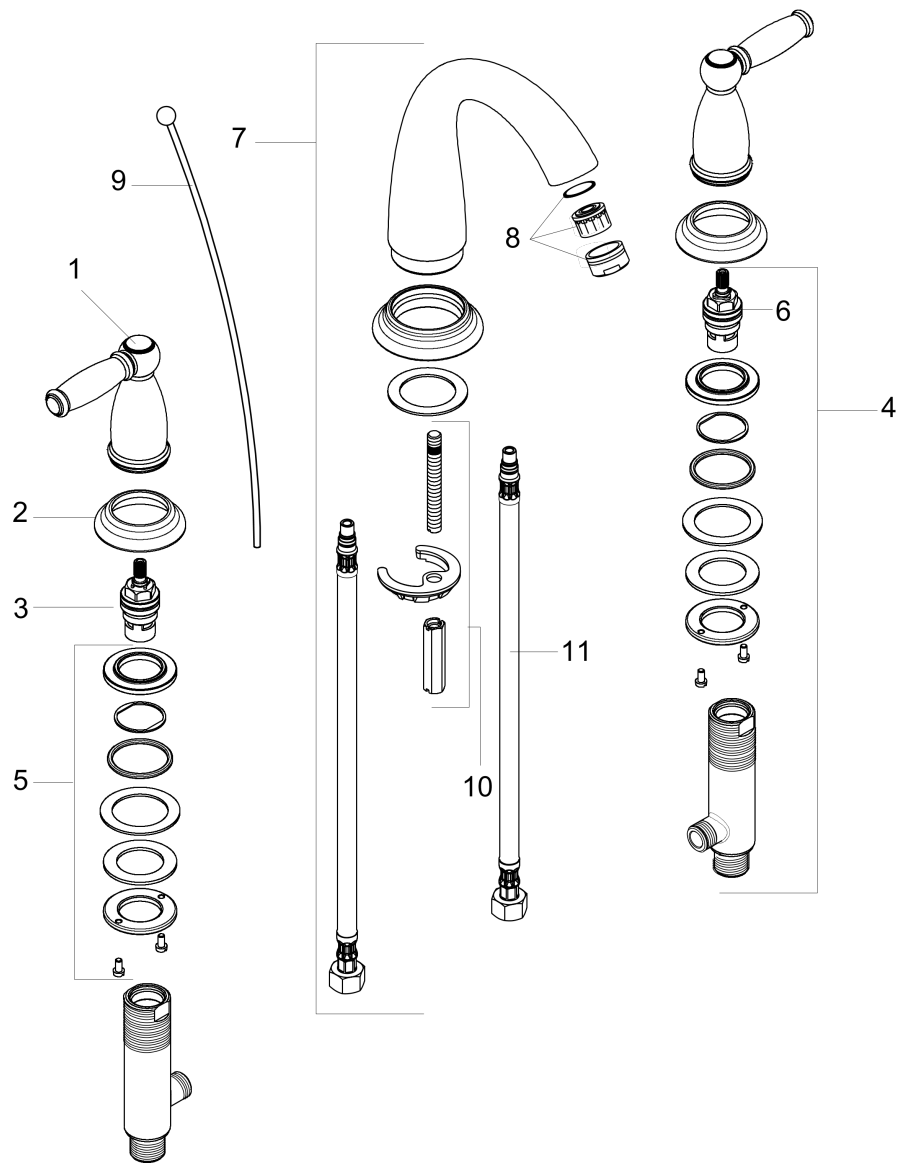

Swing C
Widespread Faucet with Pop-Up Drain, 1.2 GPM
 Finishes : **chrome** Part no. : **06117000**

Description

Features

- Aerated spray
- Flow: 1.2 GPM (4.5 L/Min)
- 90° ceramic valves
- Includes pop-up drain

Item details

List Price \$ 559.00

Technology

Compliance

Product image

Scale drawing

Swing C
Widespread Faucet with Pop-Up Drain, 1.2 GPM
 Finishes : **chrome** Part no. : **06117000**

Exploded drawing

Year of production: >07/16

Swing C

Widespread Faucet with Pop-Up Drain, 1.2 GPM

Finishes : **chrome** Part no. : **06117000**

Spare parts list

Year of production: >07/16

Pos.	Description	Part no.	Price	PU
1	handle	88612000	-	1
2	escutcheon	88600000	-	1
3	shut off unit right closing	94009000	-	1
4	valve	88503000	-	1
5	fixing set for shut off unit	88511000	-	1
6	shut off unit left closing	94008000	-	1
7	spout cpl.	88603000	-	1
8	aerator M24x1 (4,5 l/min)	92877000	-	1
9	pull rod	88541000	-	1
10	fixing set	88508000	-	1
11	connection hose 450 mm	88596000	-	1
a	pop up waste	88509000	-	1