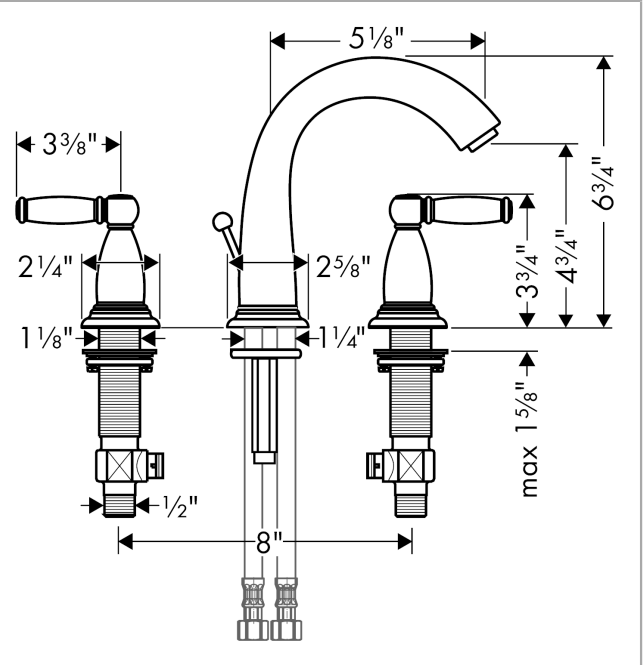

Swing C
Widespread Faucet with Pop-Up Drain, 1.2 GPM
 Finishes : **chrome** Part no. : **06117000**

Description

Features

- Aerated spray
- Flow: 1.2 GPM (4.5 L/Min)
- 90° ceramic valves
- Includes pop-up drain

Item details

List Price \$ 559.00

Technology

Compliance

Product image

Scale drawing

Swing C
Widespread Faucet with Pop-Up Drain, 1.2 GPM
 Finishes : **chrome** Part no. : **06117000**

Exploded drawing

Year of production: >07/16

Swing C

Widespread Faucet with Pop-Up Drain, 1.2 GPM

Finishes : **chrome** Part no. : **06117000**

Spare parts list

Year of production: >07/16

Pos.	Description	Part no.	Price	PU
1	handle	88612000	-	1
2	escutcheon	88600000	-	1
3	shut off unit right closing	94009000	-	1
4	valve	88503000	-	1
5	fixing set for shut off unit	88511000	-	1
6	shut off unit left closing	94008000	-	1
7	spout cpl.	88603000	-	1
8	aerator M24x1 (4,5 l/min)	92877000	-	1
9	pull rod	88541000	-	1
10	fixing set	88508000	-	1
11	connection hose 450 mm	88596000	-	1
a	pop up waste	88509000	-	1