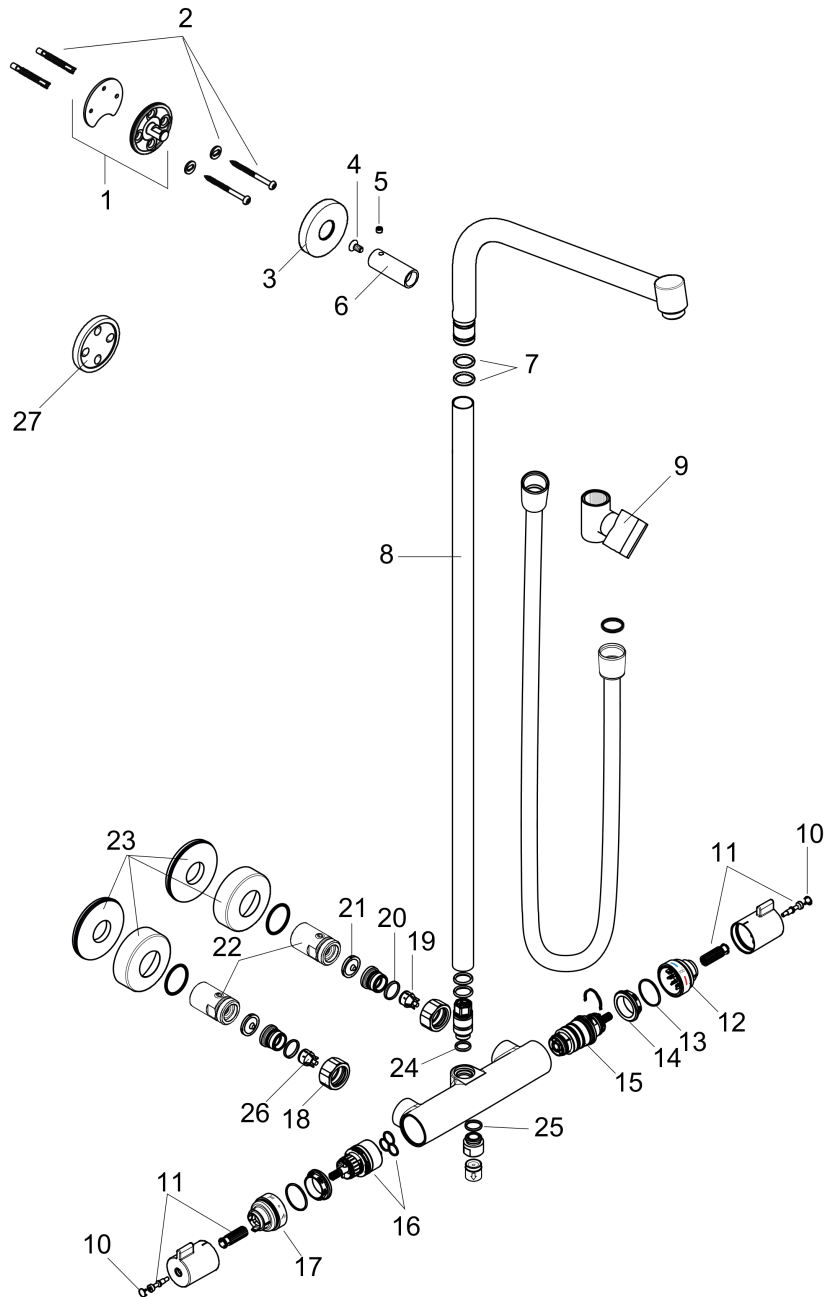

Crometta
Showerpipe without Shower Components
 Finishes : **chrome** Part no. : **04868000**

Exploded drawing

Year of production: >01/20

Crometta
Showerpipe without Shower Components
 Finishes : **chrome** Part no. : **04868000**

Spare parts list

Year of production: >01/20

Pos.	Description	Part no.	Price	PU
1	wall flange	95688000	-	1
2	mounting set	96179000	-	1
3	escutcheon Ø 60 mm	95692000	-	1
4	screw	92137000	-	1
5	hollow set screw M6x5	98447000	-	1
6	sleeve	92166000	-	1
7	O-ring 15x2,5	98131000	-	1
8	pipe 900 mm	92400000	-	1
9	support, assy	97651000	-	1
10	cover cap	95433000	-	1
11	handle fixing set	95843001	-	1
12	safety set for temperature control	95839001	-	1
13	O-ring 26x1,5	98390000	-	1
14	nut	98913000	-	1
15	thermostat cartridge	98282000	-	1
16	shut off unit with selector	98283000	-	1
17	stop ring for flow control	95927000	-	1
18	set of nuts	96157000	-	1
19	non return valve	96737000	-	1
20	O-ring 17x1,5	98137000	-	1
21	filter packing	96922000	-	1
22	isolation valve	98341000	-	1
23	escutcheon	98340000	-	1
24	O-ring 12x2,25	98382000	-	1
25	O-ring 14x2	98129000	-	1
26	non return valve (pressure-resistant up to 2 MPa)	93136000	-	1
27	tile-matching-disk	95239000	-	1