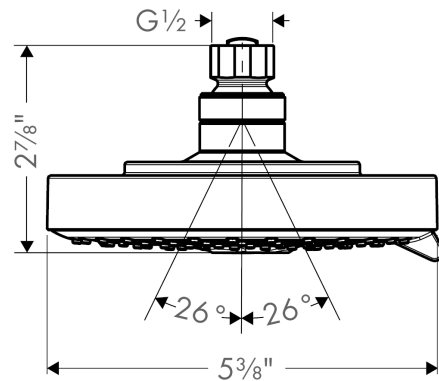

**Raindance S**  
**Showerhead 150 3-Jet, 1.75 GPM**  
 Finishes : **brushed nickel** Part no. : **04800820**

**Description**

**Features**

- Spray modes: RainAir, BalanceAir, Whirl
- 86 no-clog spray channels
- Flow: 1.75 GPM (6.6 L/Min)

**Item details**

List Price \$ 321.00

**Technology**

**Compliance**

**Product image**

**Scale drawing**

**Raindance S**  
**Showerhead 150 3-Jet, 1.75 GPM**  
Finishes : **brushed nickel**    Part no. : **04800820**

Exploded drawing

Year of production: >05/19