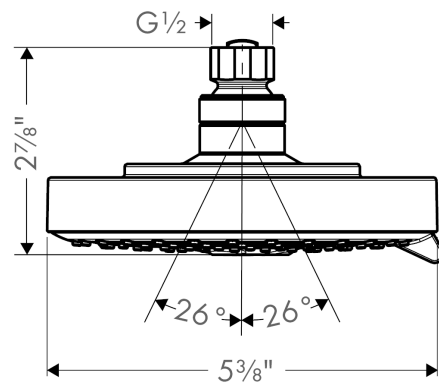

Raindance S
Showerhead 150 3-Jet, 1.75 GPM
 Finishes : **chrome** Part no. : **04800000**

Description

Features

- Spray modes: RainAir, BalanceAir, Whirl
- 86 no-clog spray channels
- Flow: 1.75 GPM (6.6 L/Min)

Item details

List Price \$ 253.00

Technology

Compliance

Product image

Scale drawing

Raindance S
Showerhead 150 3-Jet, 1.75 GPM
Finishes : **chrome** Part no. : **04800000**

Exploded drawing

Year of production: >05/19

Raindance S
Showerhead 150 3-Jet, 1.75 GPM
 Finishes : **chrome** Part no. : **04800000**

Spare parts list

Year of production: >**05/19**

Pos.	Description	Part no.	Price	PU
1	filter packing	88649000	-	1