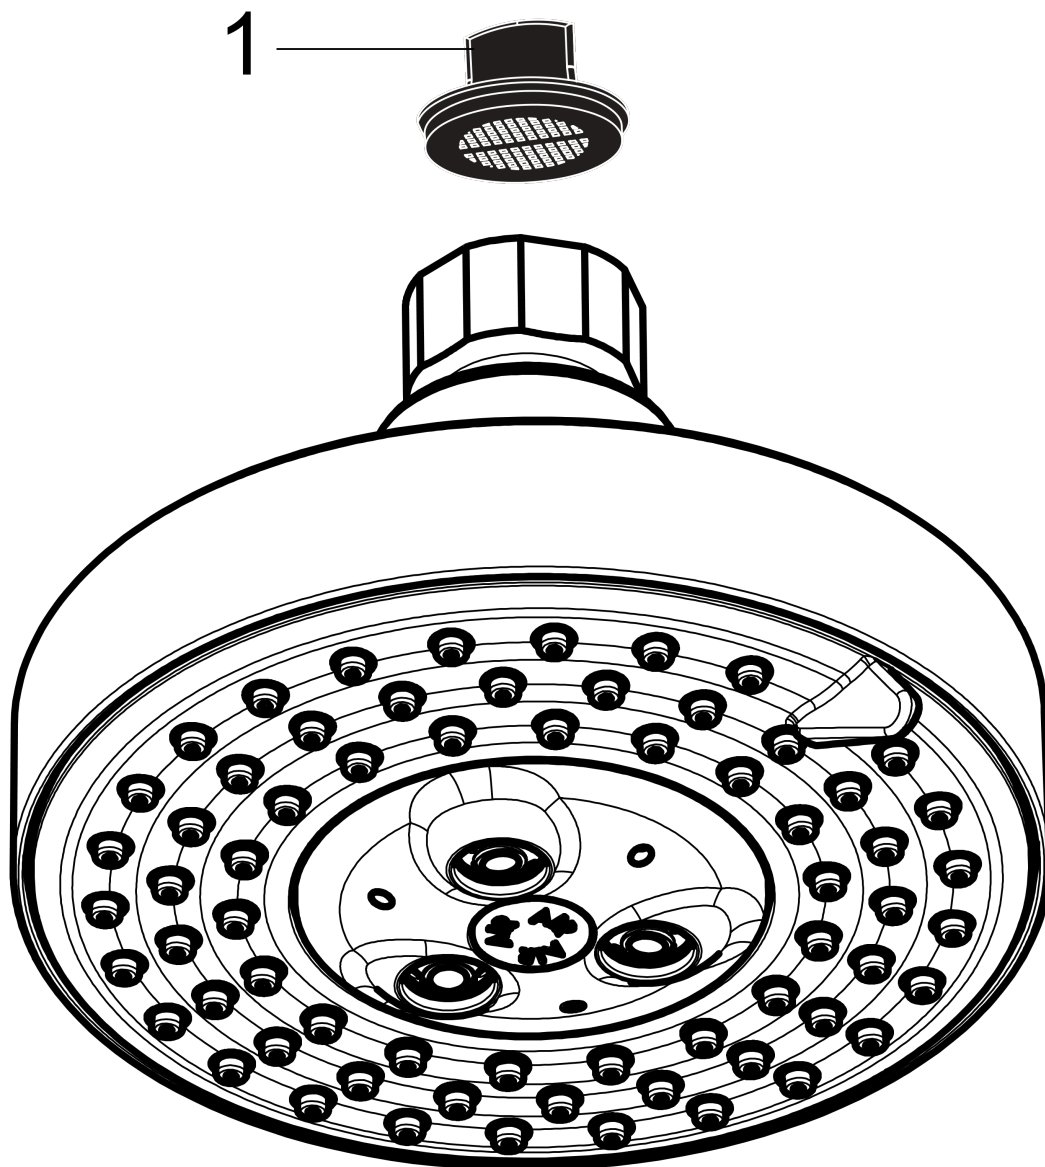

Raindance S
Showerhead 150 3-Jet, 1.75 GPM
 Finishes : **chrome** Part no. : **04800000**

Description

Features

- Spray modes: RainAir, BalanceAir, Whirl
- 86 no-clog spray channels
- Flow: 1.75 GPM (6.6 L/Min)

Item details

List Price \$ 253.00

Technology

Compliance

Product image

Scale drawing

Raindance S
Showerhead 150 3-Jet, 1.75 GPM
Finishes : **chrome** Part no. : **04800000**

Exploded drawing

Year of production: >05/19

Raindance S
Showerhead 150 3-Jet, 1.75 GPM
 Finishes : **chrome** Part no. : **04800000**

Spare parts list

Year of production: >**05/19**

Pos.	Description	Part no.	Price	PU
1	filter packing	88649000	-	1