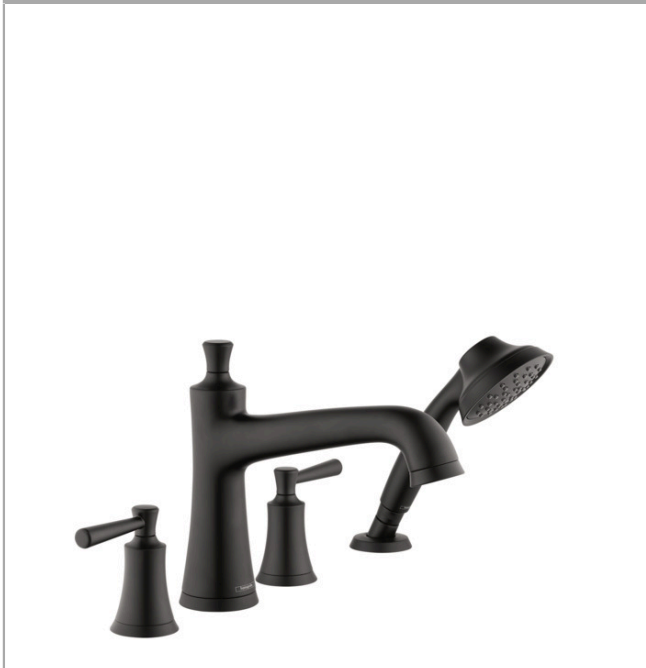

Joleena
4-Hole Roman Tub Set Trim with 1.75 GPM Handshower
 Finishes : **matte black** Part no. : **04777670**

Description

Features

- Flow: 5.55 GPM (21 L/Min)
- 90° ceramic valves
- Integrated double backflow prevention

Product image

Scale drawing