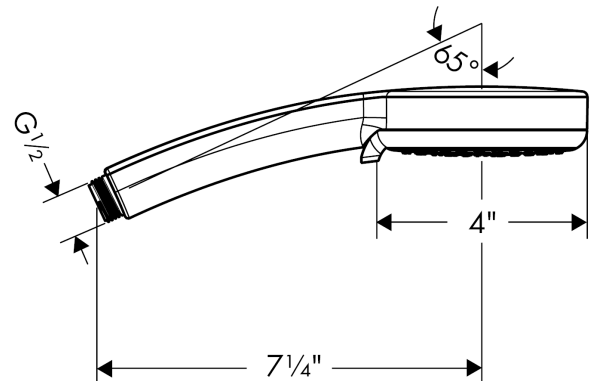

Croma 100
Handshower E 3-Jet, 1.8 GPM
 Finishes : **chrome** Part no. : **04752000**

Description

Features

- 75 no-clog spray channels
- Spray modes: Full, Pulsating Massage, Intense Turbo
- Flow: 1.8 GPM (6.8 L/Min)

Item details

List Price \$ 96.00

Technology

Compliance

Product image

Scale drawing

Croma 100
Handshower E 3-Jet, 1.8 GPM
Finishes : **chrome** Part no. : **04752000**

Exploded drawing

Year of production: >01/18

Croma 100
Handshower E 3-Jet, 1.8 GPM
 Finishes : **chrome** Part no. : **04752000**

Spare parts list

Year of production: >01/18

Pos.	Description	Part no.	Price	PU
1	filter packing	94246000	-	1