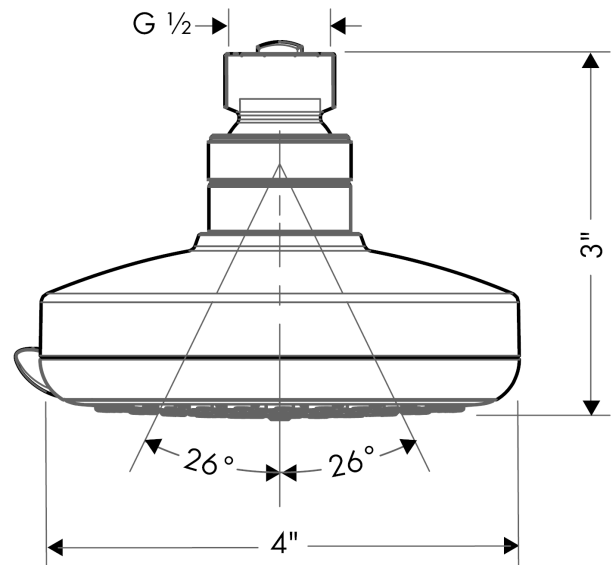

Croma 100
Showerhead E 3-Jet, 1.8 GPM
 Finishes : **brushed nickel** Part no. : **04733820**

Description

Features

- 75 no-clog spray channels
- Spray modes: Full, Pulsating Massage, Intense Turbo
- Flow: 1.8 GPM (6.8 L/Min)

Item details

List Price \$ 127.00

Technology

Compliance

Product image

Scale drawing

Croma 100
Showerhead E 3-Jet, 1.8 GPM
Finishes : **brushed nickel** Part no. : **04733820**

Exploded drawing

Year of production: >01/18

Croma 100
Showerhead E 3-Jet, 1.8 GPM
 Finishes : **brushed nickel** Part no. : **04733820**

Spare parts list

Year of production: >01/18

Pos.	Description	Part no.	Price	PU
1	filter packing	88649000	-	1