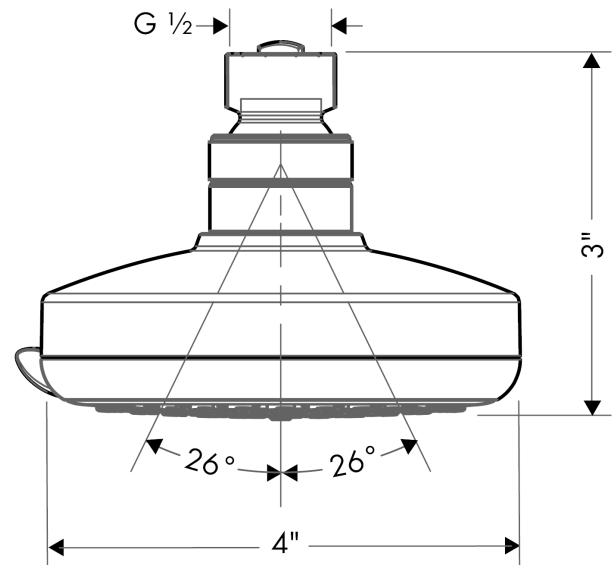

Croma 100
Showerhead E 3-Jet, 1.8 GPM
 Finishes : **chrome** Part no. : **04733000**

Description

Features

- 75 no-clog spray channels
- Spray modes: Full, Pulsating Massage, Intense Turbo
- Flow: 1.8 GPM (6.8 L/Min)

Item details

List Price \$ 96.00

Technology

Compliance

Product image

Scale drawing

Croma 100
Showerhead E 3-Jet, 1.8 GPM
Finishes : **chrome** Part no. : **04733000**

Exploded drawing

Year of production: >01/18

Croma 100
Showerhead E 3-Jet, 1.8 GPM
 Finishes : **chrome** Part no. : **04733000**

Spare parts list

Year of production: >01/18

Pos.	Description	Part no.	Price	PU
1	filter packing	88649000	-	1