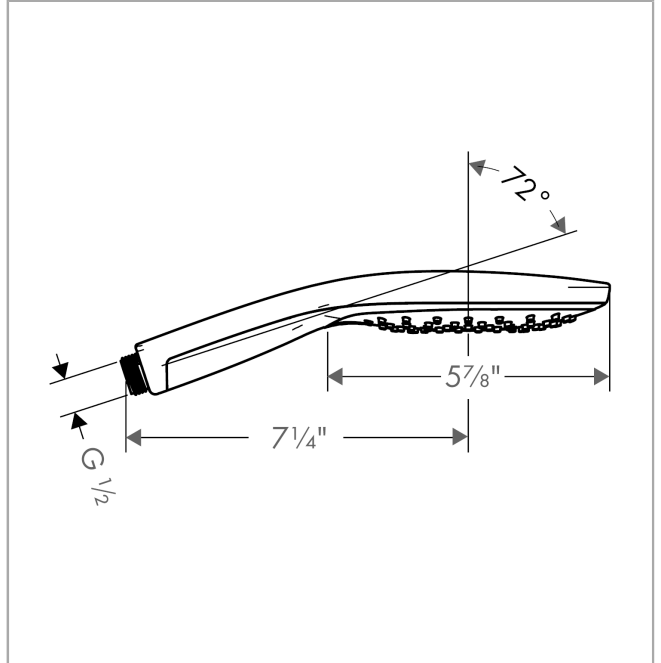

**Raindance Select S**  
**Handshower 150 3-Jet, 2.0 GPM**  
 Finishes : **chrome** Part no. : **04730000**

**Description**

**Features**

- Select button for comfortable alternation of spray modes
- 81 no-clog spray channels
- Spray modes: CaresseAir, Mix, RainAir
- Flow: 2.0 GPM (7.6 L/Min)
- Fully-finished matching spray face

**Item details**

List Price \$ 180.00

**Technology**

**Compliance**

**Product image**

**Scale drawing**

**Raindance Select S**  
**Handshower 150 3-Jet, 2.0 GPM**  
Finishes : **chrome**    Part no. : **04730000**

Exploded drawing

Year of production: >01/18

**Raindance Select S**  
**Handshower 150 3-Jet, 2.0 GPM**  
 Finishes : **chrome**    Part no. : **04730000**

**Spare parts list**

Year of production: >01/18

Pos.	Description	Part no.	Price	PU
1	filter packing	94246000	-	1