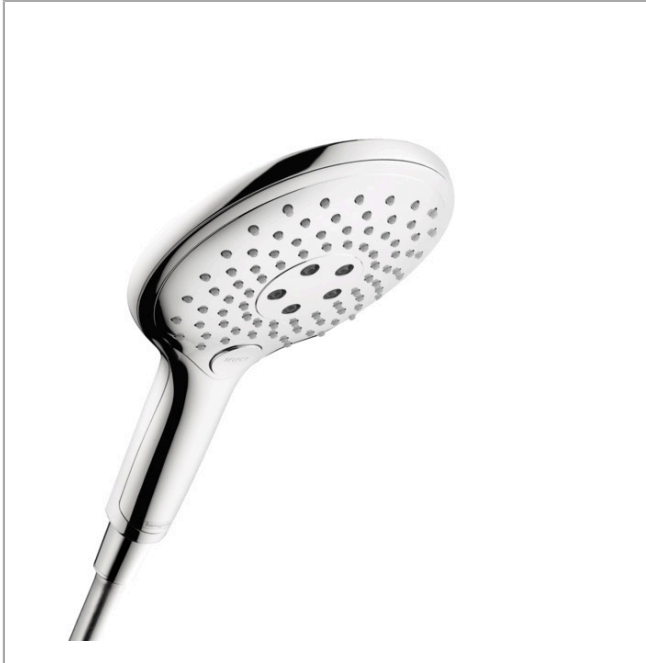

**Raindance Select S**  
**Handshower 150 3-Jet, 2.0 GPM**  
 Finishes : **chrome** Part no. : **04730000**

**Description**

**Features**

- Select button for comfortable alternation of spray modes
- 81 no-clog spray channels
- Spray modes: CaresseAir, Mix, RainAir
- Flow: 2.0 GPM (7.6 L/Min)
- Fully-finished matching spray face

**Item details**

List Price \$ 180.00

**Technology**

**Compliance**

**Product image**

**Scale drawing**

**Raindance Select S**  
**Handshower 150 3-Jet, 2.0 GPM**  
Finishes : **chrome**    Part no. : **04730000**

Exploded drawing

Year of production: >01/18

**Raindance Select S**  
**Handshower 150 3-Jet, 2.0 GPM**  
 Finishes : **chrome**    Part no. : **04730000**

**Spare parts list**

Year of production: >01/18

Pos.	Description	Part no.	Price	PU
1	filter packing	94246000	-	1