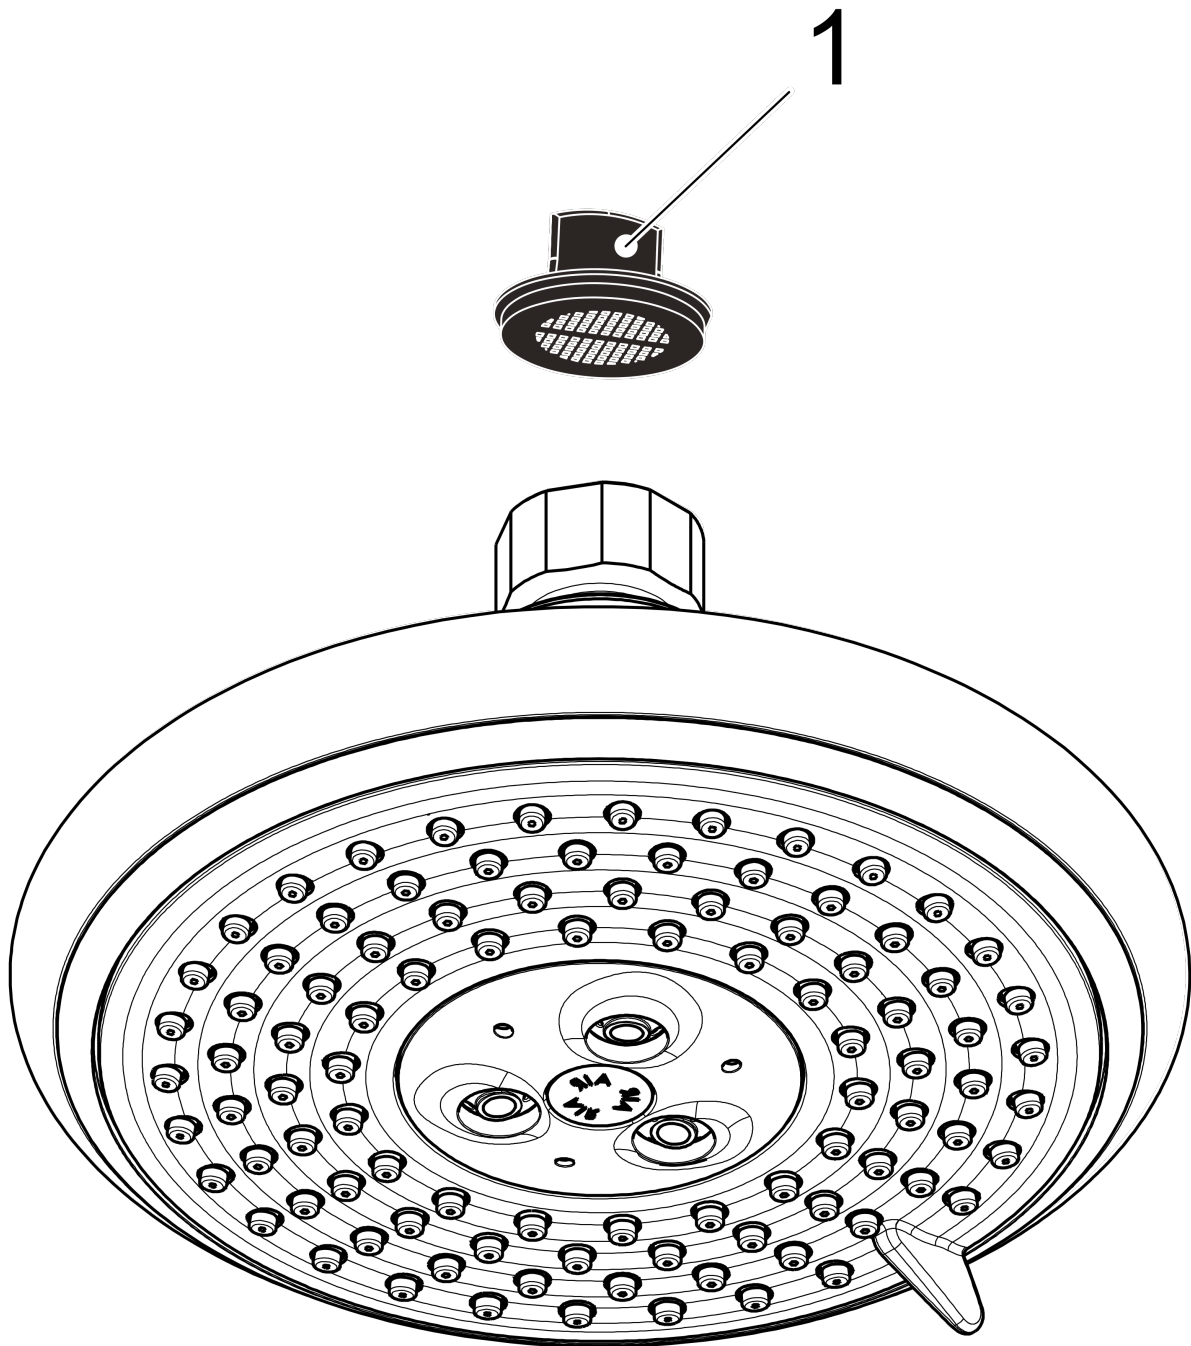

Raindance E
Showerhead 120 3-Jet, 2.0 GPM
 Finishes : **chrome** Part no. : **04729000**

Description

Features

- 95 no-clog spray channels
- Spray modes: RainAir, BalanceAir, Whirl
- Flow: 2.0 GPM (7.6 L/Min)

Item details

List Price \$ 192.00

Technology

Compliance

Product image

Scale drawing

Raindance E
Showerhead 120 3-Jet, 2.0 GPM
Finishes : **chrome** Part no. : **04729000**

Exploded drawing

Year of production: >01/18

Raindance E
Showerhead 120 3-Jet, 2.0 GPM
 Finishes : **chrome** Part no. : **04729000**

Spare parts list

Year of production: >01/18

Pos.	Description	Part no.	Price	PU
1	filter packing	88649000	-	1