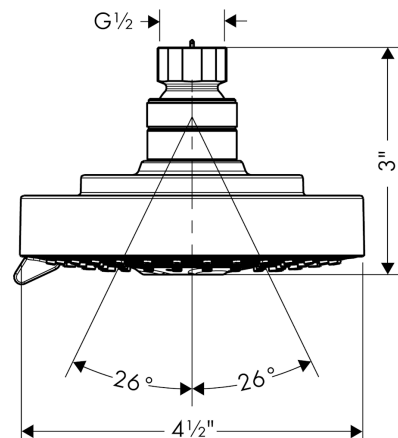

**Raindance S**  
**Showerhead 120 3-Jet, 2.0 GPM**  
 Finishes : **chrome**    Part no. : **04728000**

**Description**

**Features**

- 95 no-clog spray channels
- Spray modes: BalanceAir, Whirl, RainAir
- Flow: 2.0 GPM (7.6 L/Min)

**Item details**

List Price \$ 224.00

**Technology**

**Compliance**

**Product image**

**Scale drawing**

**Raindance S**  
**Showerhead 120 3-Jet, 2.0 GPM**  
Finishes : **chrome**    Part no. : **04728000**

Exploded drawing

Year of production: >04/17

**Raindance S**  
**Showerhead 120 3-Jet, 2.0 GPM**  
 Finishes : **chrome**    Part no. : **04728000**

**Spare parts list**

Year of production: >04/17

<b>Pos.</b>	<b>Description</b>	<b>Part no.</b>	<b>Price</b>	<b>PU</b>
1	filter packing	88649000	-	1