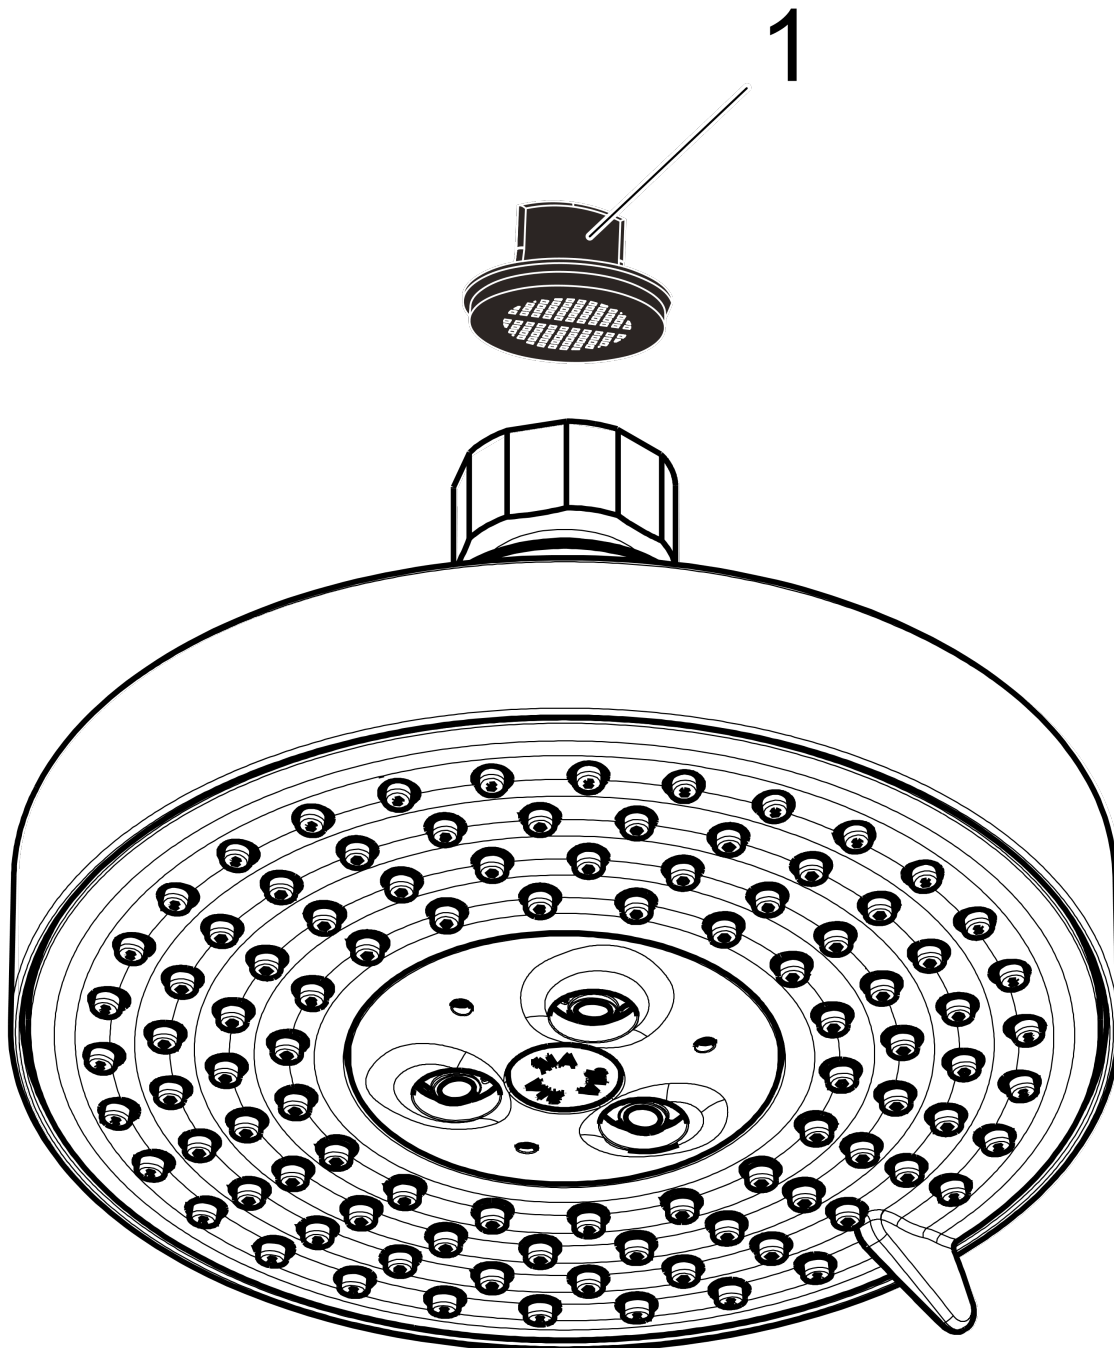

**Raindance S**  
**Showerhead 120 3-Jet, 2.0 GPM**  
 Finishes : **chrome**    Part no. : **04728000**

**Description**

**Features**

- 95 no-clog spray channels
- Spray modes: BalanceAir, Whirl, RainAir
- Flow: 2.0 GPM (7.6 L/Min)

**Item details**

List Price \$ 224.00

**Technology**

**Compliance**

**Product image**

**Scale drawing**

**Raindance S**  
**Showerhead 120 3-Jet, 2.0 GPM**  
Finishes : **chrome**    Part no. : **04728000**

Exploded drawing

Year of production: >04/17

**Raindance S**  
**Showerhead 120 3-Jet, 2.0 GPM**  
 Finishes : **chrome**    Part no. : **04728000**

**Spare parts list**

Year of production: >04/17

<b>Pos.</b>	<b>Description</b>	<b>Part no.</b>	<b>Price</b>	<b>PU</b>
1	filter packing	88649000	-	1