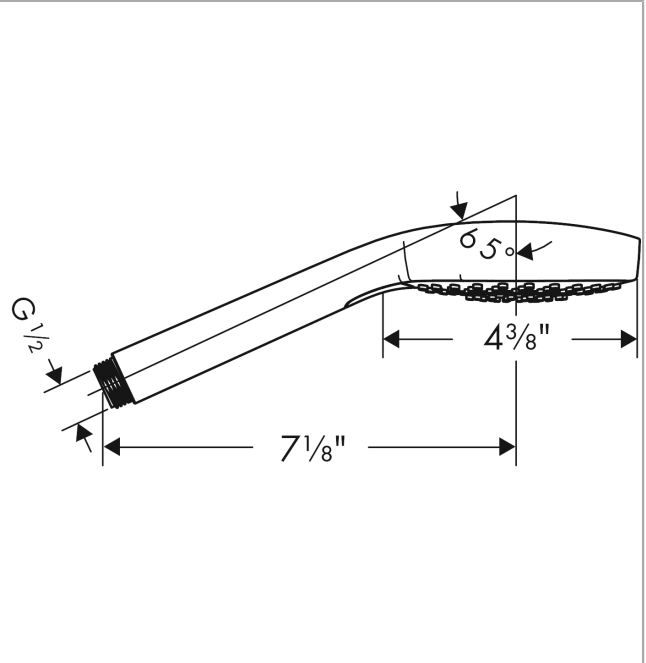

Croma Select E
Handshower 110 Vario-Jet, 2.0 GPM
 Finishes : **brushed nickel** Part no. : **04726820**

Description

Features

- Select button for comfortable alternation of spray modes
- 79 no-clog spray channels
- Spray modes: Vario-Jet (spray zones of variable intensity)
- Flow: 2.0 GPM (7.6 L/Min)
- Easy-to-clean white spray face

Item details

List Price \$ 171.00

Technology

Compliance

Product image

Scale drawing

Croma Select E
Handshower 110 Vario-Jet, 2.0 GPM
Finishes : **brushed nickel** Part no. : **04726820**

Exploded drawing

Year of production: >01/18

Croma Select E
Handshower 110 Vario-Jet, 2.0 GPM
 Finishes : **brushed nickel** Part no. : **04726820**

Spare parts list

Year of production: >01/18

Pos.	Description	Part no.	Price	PU
1	filter packing	94246000	-	1