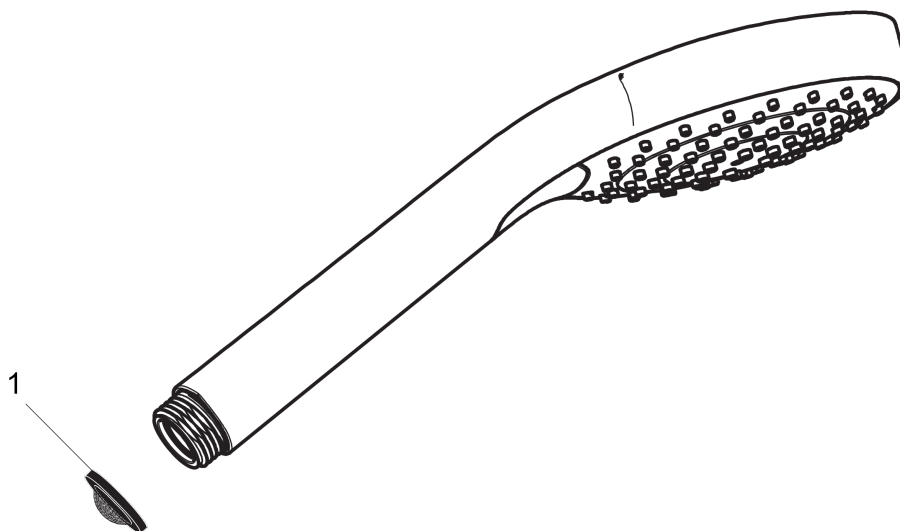

Croma Select E
Handshower 110 Vario-Jet, 2.0 GPM
 Finishes : **brushed nickel** Part no. : **04726820**

Description

Features

- Select button for comfortable alternation of spray modes
- 79 no-clog spray channels
- Spray modes: Vario-Jet (spray zones of variable intensity)
- Flow: 2.0 GPM (7.6 L/Min)
- Easy-to-clean white spray face

Item details

List Price \$ 171.00

Technology

Compliance

Product image

Scale drawing

Croma Select E
Handshower 110 Vario-Jet, 2.0 GPM
Finishes : **brushed nickel** Part no. : **04726820**

Exploded drawing

Year of production: >01/18

Croma Select E
Handshower 110 Vario-Jet, 2.0 GPM
 Finishes : **brushed nickel** Part no. : **04726820**

Spare parts list

Year of production: >01/18

Pos.	Description	Part no.	Price	PU
1	filter packing	94246000	-	1