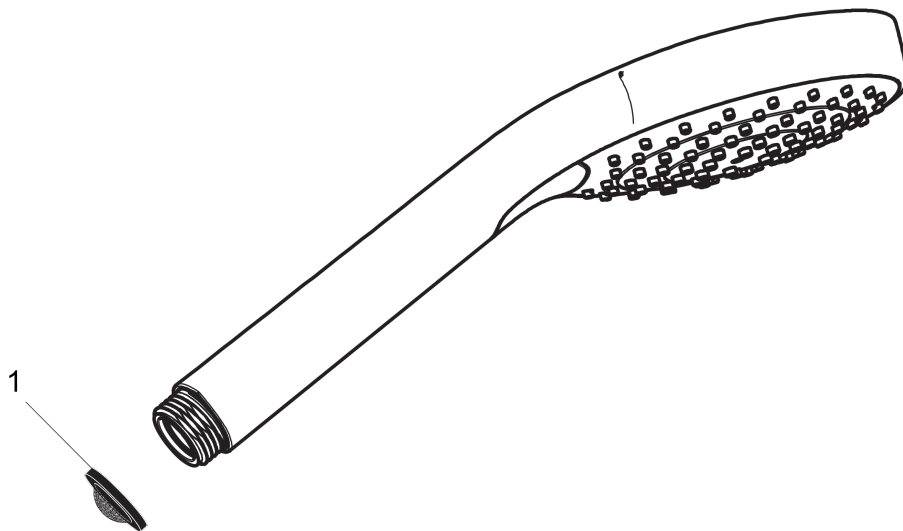

Croma Select S
Handshower 110 3-Jet, 1.8 GPM
 Finishes : **white/chrome** Part no. : **04724400**

Description

Features

- Select button for comfortable alternation of spray modes
- 121 no-clog spray channels
- Spray modes: SoftRain, IntenseRain, Pulsating Massage
- Flow: 1.8 GPM (6.8 L/Min)
- Easy-to-clean white spray face

Item details

List Price \$ 123.00

Technology

Compliance

Product image

Scale drawing

Croma Select S
Handshower 110 3-Jet, 1.8 GPM
Finishes : **white/chrome** Part no. : **04724400**

Exploded drawing

Year of production: >01/18

Croma Select S
Handshower 110 3-Jet, 1.8 GPM
 Finishes : **white/chrome** Part no. : **04724400**

Spare parts list

Year of production: >01/18

Pos.	Description	Part no.	Price	PU
1	filter packing	94246000	-	1