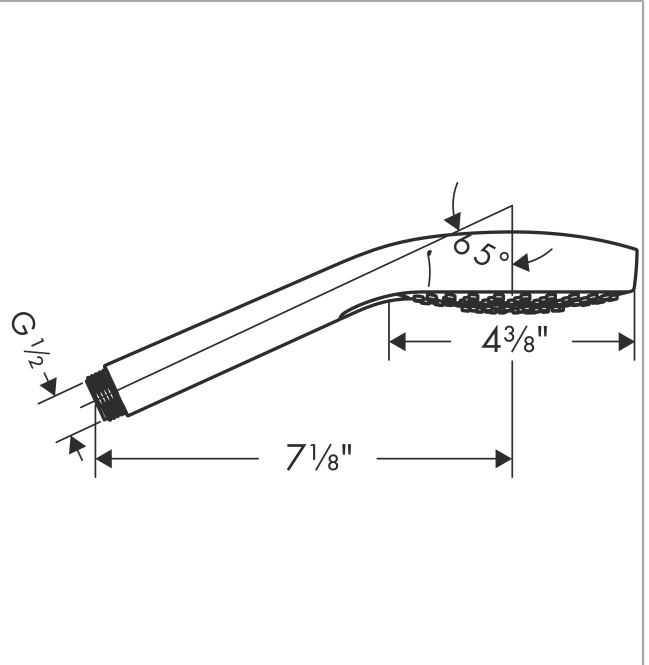

Croma Select S
Handshower 110 3-Jet, 1.8 GPM
 Finishes : **white/chrome** Part no. : **04724400**

Description

Features

- Select button for comfortable alternation of spray modes
- 121 no-clog spray channels
- Spray modes: SoftRain, IntenseRain, Pulsating Massage
- Flow: 1.8 GPM (6.8 L/Min)
- Easy-to-clean white spray face

Item details

List Price \$ 123.00

Technology

Compliance

Product image

Scale drawing

Croma Select S
Handshower 110 3-Jet, 1.8 GPM
Finishes : **white/chrome** Part no. : **04724400**

Exploded drawing

Year of production: >01/18

Croma Select S
Handshower 110 3-Jet, 1.8 GPM
 Finishes : **white/chrome** Part no. : **04724400**

Spare parts list

Year of production: >01/18

Pos.	Description	Part no.	Price	PU
1	filter packing	94246000	-	1