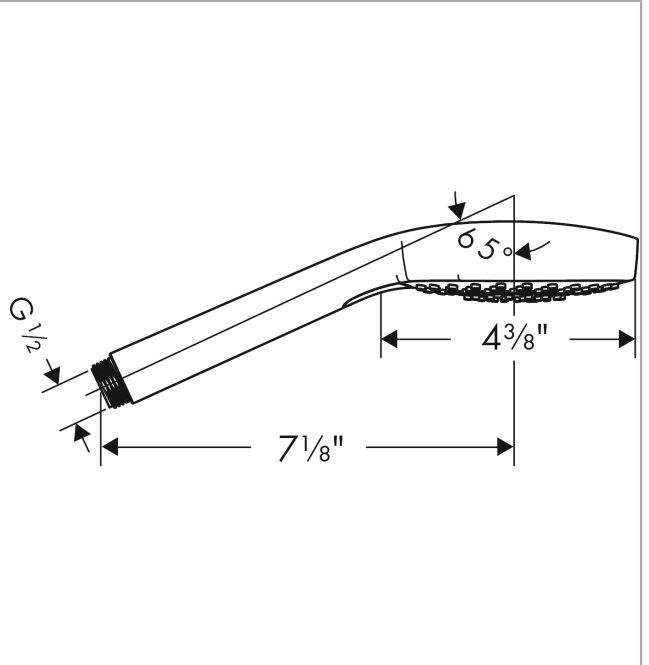

**Croma Select E**  
**Handshower 110 3-Jet, 1.75 GPM**  
 Finishes : **white/chrome** Part no. : **04723400**

**Description**

**Features**

- Select button for comfortable alternation of spray modes
- 121 no-clog spray channels
- Spray modes: SoftRain, IntenseRain, Pulsating Massage
- Flow: 1.75 GPM (6.6 L/Min)
- Easy-to-clean white spray face

**Item details**

List Price \$ 127.00

**Technology**

**Compliance**

**Product image**

**Scale drawing**

**Croma Select E**  
**Handshower 110 3-Jet, 1.75 GPM**  
Finishes : **white/chrome** Part no. : **04723400**

Exploded drawing

Year of production: >01/18

**Croma Select E**  
**Handshower 110 3-Jet, 1.75 GPM**  
 Finishes : **white/chrome**    Part no. : **04723400**

**Spare parts list**

Year of production: >01/18