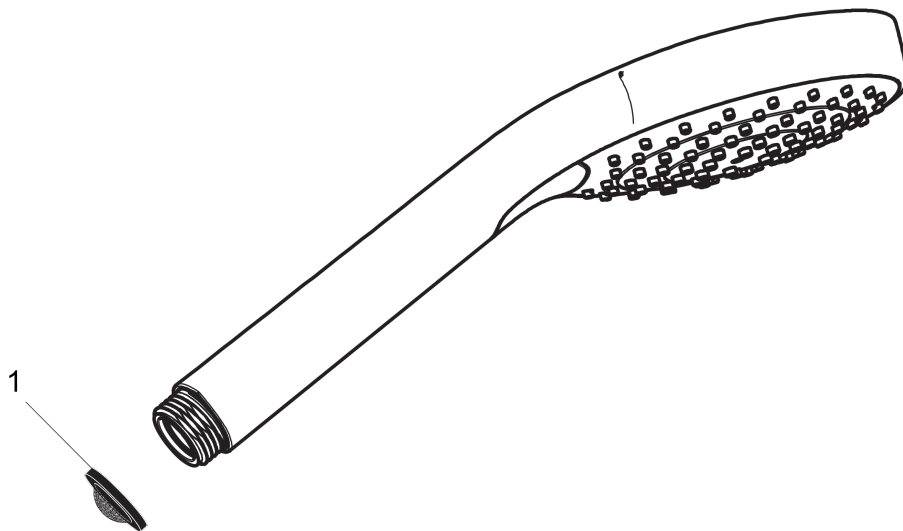

**Croma Select E**  
**Handshower 110 3-Jet, 1.75 GPM**  
 Finishes : **white/chrome** Part no. : **04723400**

**Description**

**Features**

- Select button for comfortable alternation of spray modes
- 121 no-clog spray channels
- Spray modes: SoftRain, IntenseRain, Pulsating Massage
- Flow: 1.75 GPM (6.6 L/Min)
- Easy-to-clean white spray face

**Item details**

List Price \$ 127.00

**Technology**

**Compliance**

**Product image**

**Scale drawing**

**Croma Select E**  
**Handshower 110 3-Jet, 1.75 GPM**  
Finishes : **white/chrome** Part no. : **04723400**

Exploded drawing

Year of production: >01/18

**Croma Select E**  
**Handshower 110 3-Jet, 1.75 GPM**  
 Finishes : **white/chrome**    Part no. : **04723400**

**Spare parts list**

Year of production: >01/18