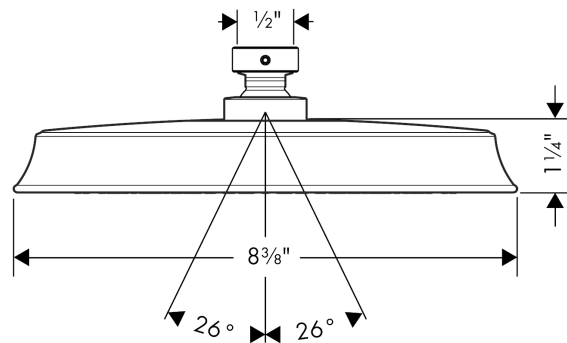

**Raindance Classic  
Showerhead 180 1-Jet, 2.0 GPM**

Finishes : **rubbed bronze** Part no. : **04722920**

**Description**

**Features**

- 107 no-clog spray channels
- Spray modes: RainAir
- Flow: 2.0 GPM (7.6 L/Min)
- Fully-finished matching spray face

**Item details**

List Price \$ 721.00

**Technology**

**Compliance**

**Product image**

**Scale drawing**

**Raindance Classic**  
**Showerhead 180 1-Jet, 2.0 GPM**  
Finishes : **rubbed bronze** Part no. : **04722920**

Exploded drawing

Year of production: >01/18

**Raindance Classic**  
**Showerhead 180 1-Jet, 2.0 GPM**  
 Finishes : **rubbed bronze**    Part no. : **04722920**

**Spare parts list**

Year of production: >01/18