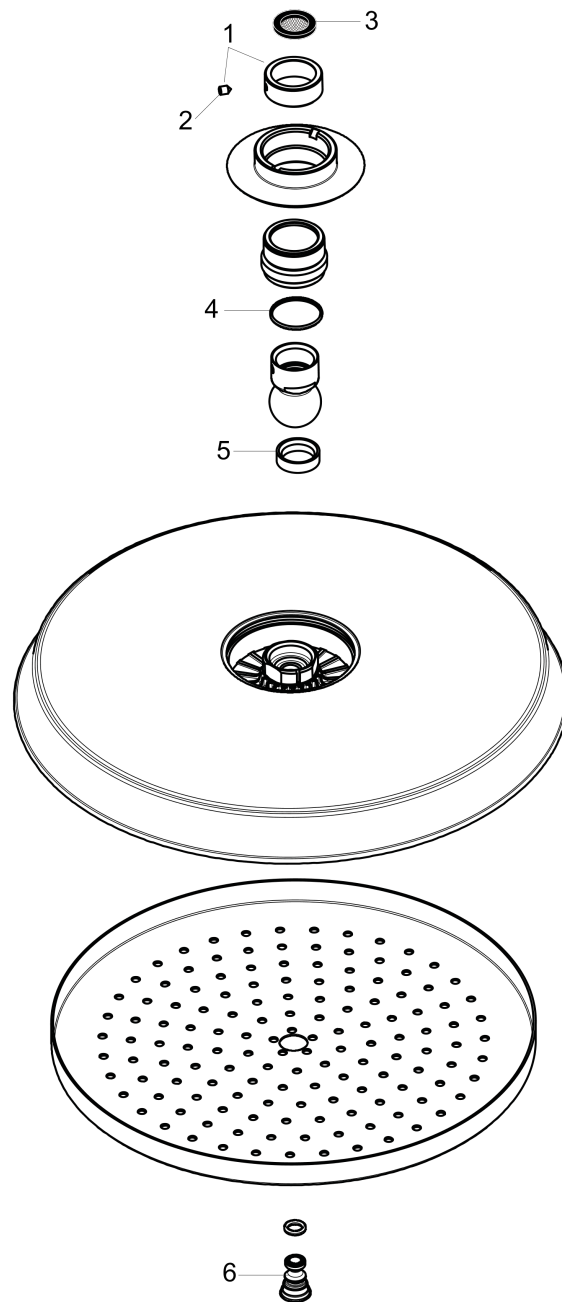

**Raindance Classic  
Showerhead 180 1-Jet, 2.0 GPM**

Finishes : **rubbed bronze** Part no. : **04722920**

**Description**

**Features**

- 107 no-clog spray channels
- Spray modes: RainAir
- Flow: 2.0 GPM (7.6 L/Min)
- Fully-finished matching spray face

**Item details**

List Price \$ 721.00

**Technology**

**Compliance**

**Product image**

**Scale drawing**

**Raindance Classic**  
**Showerhead 180 1-Jet, 2.0 GPM**  
Finishes : **rubbed bronze** Part no. : **04722920**

Exploded drawing

Year of production: >01/18

**Raindance Classic**  
**Showerhead 180 1-Jet, 2.0 GPM**  
 Finishes : **rubbed bronze**    Part no. : **04722920**

**Spare parts list**

Year of production: >01/18

<b>Pos.</b>	<b>Description</b>	<b>Part no.</b>	<b>Price</b>	<b>PU</b>
1	lock washer	98942000	-	1
2	hollow set screw M4x6	97767000	-	1
3	filter packing	88649000	-	1
4	lever collar	97536000	-	1
5	seal	97606000	-	1
6	air jet (Eco)	95795000	-	1