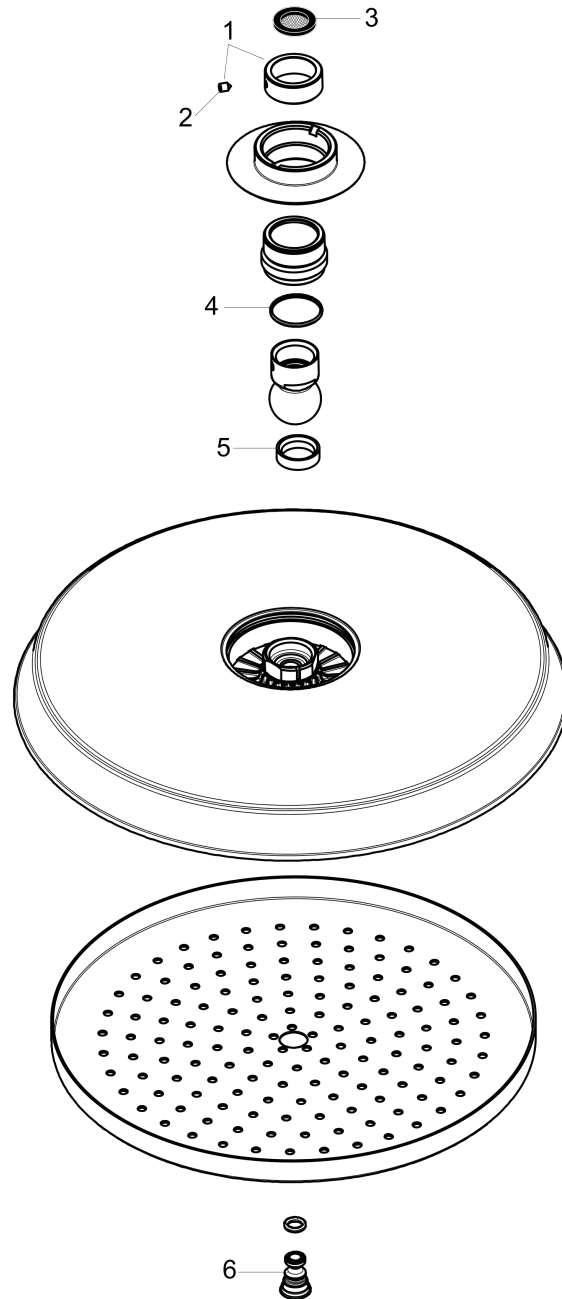

Raindance Classic
Showerhead 180 1-Jet, 2.0 GPM
 Finishes : **chrome** Part no. : **04722000**

Description

Features

- 107 no-clog spray channels
- Spray modes: RainAir
- Flow: 2.0 GPM (7.6 L/Min)
- Fully-finished matching spray face

Item details

List Price \$ 528.00

Technology

Compliance

Product image

Scale drawing

Raindance Classic
Showerhead 180 1-Jet, 2.0 GPM
Finishes : **chrome** Part no. : **04722000**

Exploded drawing

Year of production: >01/18

Raindance Classic
Showerhead 180 1-Jet, 2.0 GPM
 Finishes : **chrome** Part no. : **04722000**

Spare parts list

Year of production: >01/18

Pos.	Description	Part no.	Price	PU
1	lock washer	98942000	-	1
2	hollow set screw M4x6	97767000	-	1
3	filter packing	88649000	-	1
4	lever collar	97536000	-	1
5	seal	97606000	-	1
6	air jet (Eco)	95795000	-	1