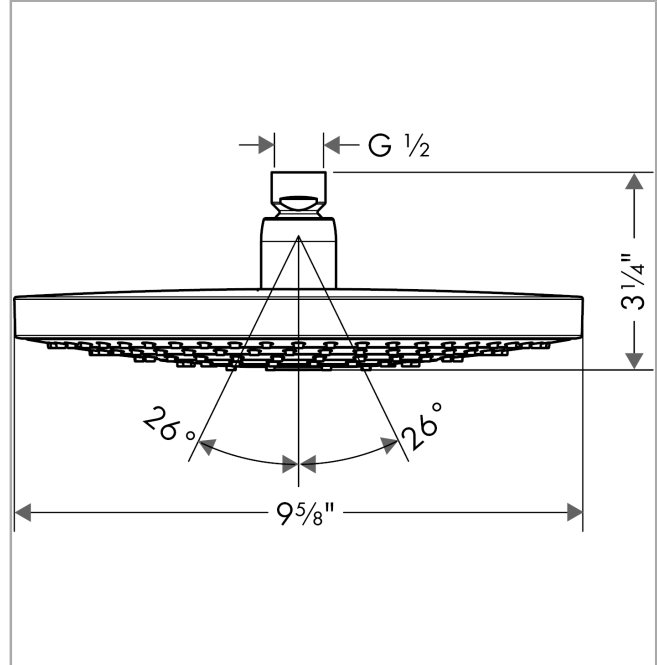

**Raindance Select S
Showerhead 240 2-Jet, 1.8 GPM**

Finishes : **white/chrome** Part no. : **04720400**

Description

Features

- 134 no-clog spray channels
- Spray modes: RainAir, Rain
- Flow: 1.8 GPM (6.8 L/Min)
- Select button for comfortable alternation of spray modes
- Fully-finished matching spray face
- Spray face removable for cleaning

Item details

List Price \$ 544.00

Technology

Compliance

Product image

Scale drawing

Raindance Select S
Showerhead 240 2-Jet, 1.8 GPM
Finishes : **white/chrome** Part no. : **04720400**

Exploded drawing

Year of production: >01/18

Raindance Select S
Showerhead 240 2-Jet, 1.8 GPM
 Finishes : **white/chrome** Part no. : **04720400**

Spare parts list

Year of production: >01/18

Pos.	Description	Part no.	Price	PU
1	seal	98058000	-	1
2	filter	97735000	-	1
3	cover	98344000	-	1
4	O-ring 3x1	98384000	-	1
5	selector assy	93092000	-	1