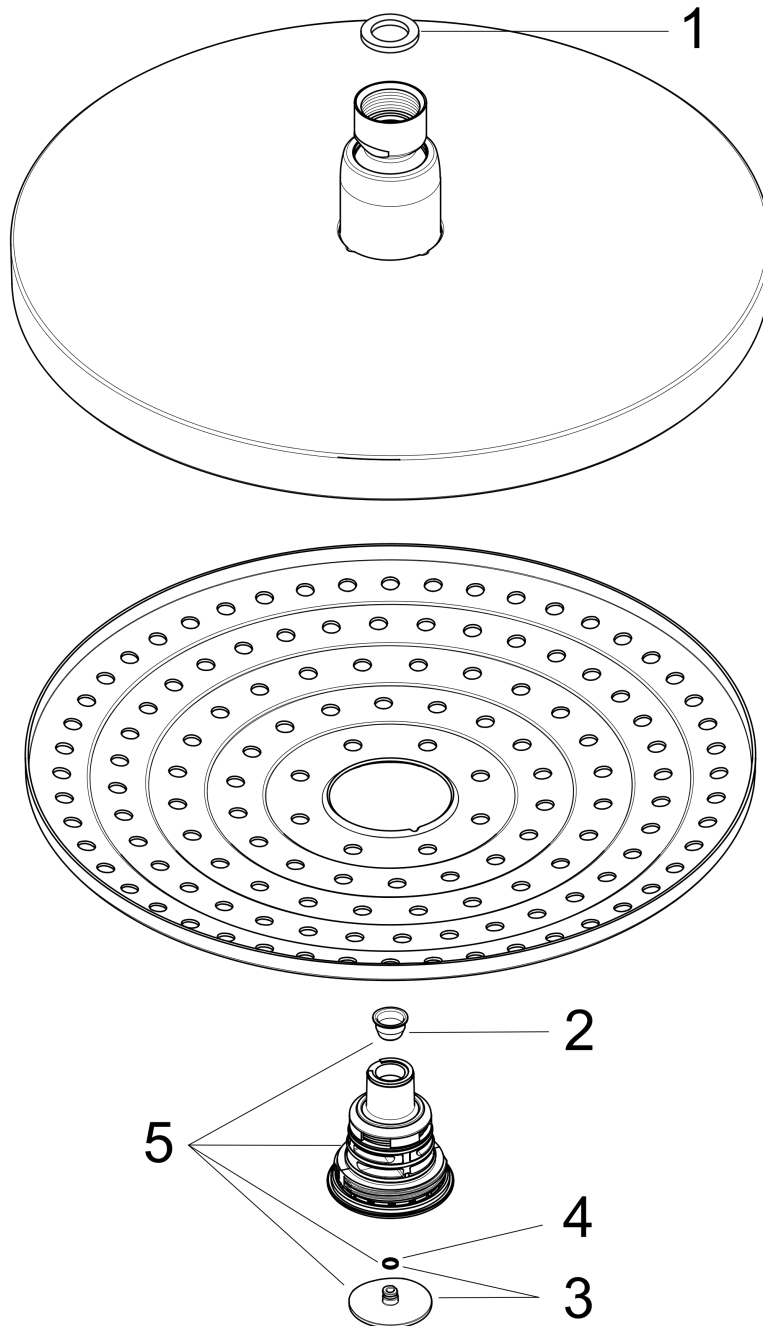

**Raindance Select S
Showerhead 240 2-Jet, 1.8 GPM**

Finishes : **white/chrome** Part no. : **04720400**

Description

Features

- 134 no-clog spray channels
- Spray modes: RainAir, Rain
- Flow: 1.8 GPM (6.8 L/Min)
- Select button for comfortable alternation of spray modes
- Fully-finished matching spray face
- Spray face removable for cleaning

Item details

List Price \$ 544.00

Technology

Compliance

Product image

Scale drawing

Raindance Select S
Showerhead 240 2-Jet, 1.8 GPM
Finishes : **white/chrome** Part no. : **04720400**

Exploded drawing

Year of production: >01/18

Raindance Select S
Showerhead 240 2-Jet, 1.8 GPM
 Finishes : **white/chrome** Part no. : **04720400**

Spare parts list

Year of production: >01/18

Pos.	Description	Part no.	Price	PU
1	seal	98058000	-	1
2	filter	97735000	-	1
3	cover	98344000	-	1
4	O-ring 3x1	98384000	-	1
5	selector assy	93092000	-	1