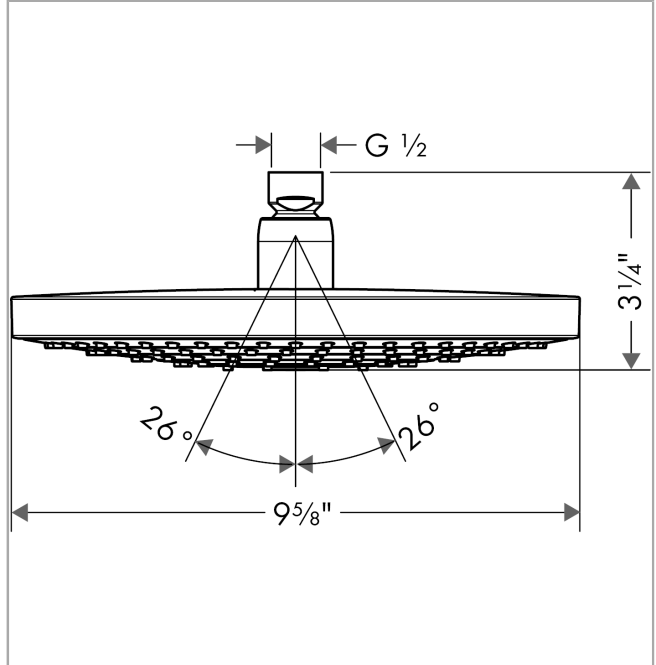

**Raindance Select S**  
**Showerhead 240 2-Jet, 1.8 GPM**  
 Finishes : **chrome** Part no. : **04720000**

**Description**

**Features**

- 134 no-clog spray channels
- Spray modes: RainAir, Rain
- Flow: 1.8 GPM (6.8 L/Min)
- Select button for comfortable alternation of spray modes
- Fully-finished matching spray face
- Spray face removable for cleaning

**Item details**

List Price \$ 544.00

**Technology**

**Compliance**

**Product image**

**Scale drawing**

**Raindance Select S**  
**Showerhead 240 2-Jet, 1.8 GPM**  
Finishes : **chrome**    Part no. : **04720000**

Exploded drawing

Year of production: >01/18

**Raindance Select S**  
**Showerhead 240 2-Jet, 1.8 GPM**  
 Finishes : **chrome**    Part no. : **04720000**

**Spare parts list**

Year of production: >01/18

<b>Pos.</b>	<b>Description</b>	<b>Part no.</b>	<b>Price</b>	<b>PU</b>
1	seal	98058000	-	1
2	filter	97735000	-	1
3	cover	98344000	-	1
4	O-ring 3x1	98384000	-	1
5	selector assy	93092000	-	1