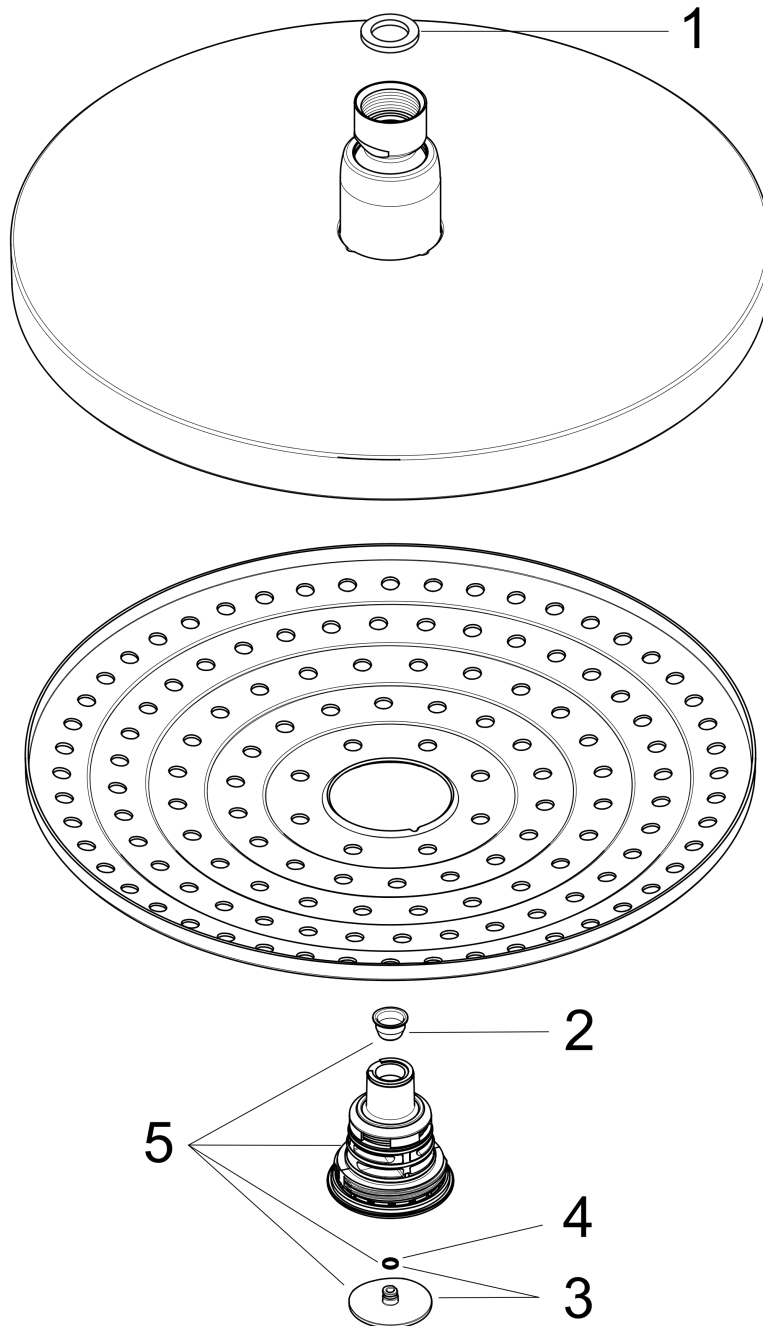

**Raindance Select S**  
**Showerhead 240 2-Jet, 1.8 GPM**  
 Finishes : **chrome** Part no. : **04720000**

**Description**

**Features**

- 134 no-clog spray channels
- Spray modes: RainAir, Rain
- Flow: 1.8 GPM (6.8 L/Min)
- Select button for comfortable alternation of spray modes
- Fully-finished matching spray face
- Spray face removable for cleaning

**Item details**

List Price \$ 544.00

**Technology**

**Compliance**

**Product image**

**Scale drawing**

**Raindance Select S**  
**Showerhead 240 2-Jet, 1.8 GPM**  
Finishes : **chrome**    Part no. : **04720000**

Exploded drawing

Year of production: >01/18

**Raindance Select S**  
**Showerhead 240 2-Jet, 1.8 GPM**  
 Finishes : **chrome**    Part no. : **04720000**

**Spare parts list**

Year of production: >01/18

<b>Pos.</b>	<b>Description</b>	<b>Part no.</b>	<b>Price</b>	<b>PU</b>
1	seal	98058000	-	1
2	filter	97735000	-	1
3	cover	98344000	-	1
4	O-ring 3x1	98384000	-	1
5	selector assy	93092000	-	1