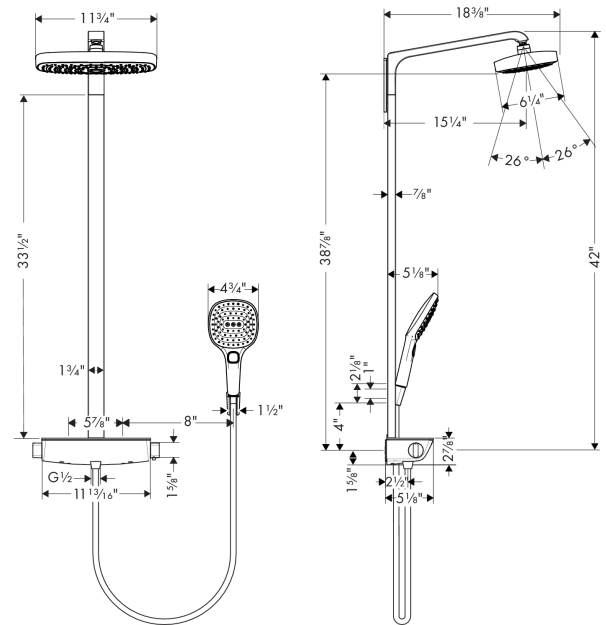

Scale drawing