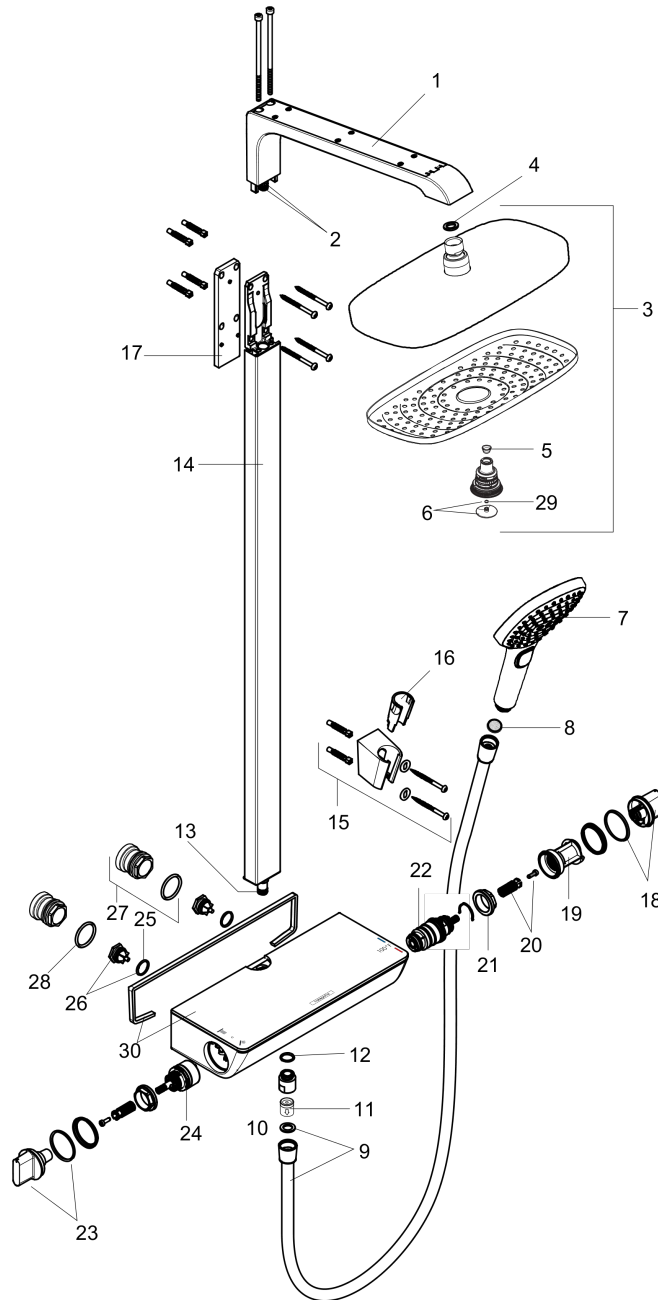

Raindance Select E Showerpipe 300 2-Jet, 2.0 GPM

Finishes : **white/chrome** Part no. : **04610400**

Description

Features

- consists of: Showerhead, Handshower, Thermostatic shower mixer, Handshower hose, Handshower holder
- Flow: 2.0 GPM (7.6 L/Min)
- Outlets may not be operated simultaneously
- Shelf: Shelf made of safety glass
- Shower outlet flow: 2.0 GPM (7.6 L/min)
- Anti-scald 100° safety stop
- Integrated volume control/diverter for 2 functions
- Exposed installation
- Thermostatic cartridge

Year of production: >01/16

Raindance Select E
Showerpipe 300 2-Jet, 2.0 GPM

Finishes : **white/chrome** Part no. : **04610400**

Spare parts list

Year of production: >01/16

Pos.	Description	Part no.	Price	PU
1	shower arm	92267000	-	1
2	O-ring 9x1,5	98117000	-	1
3	Overhead shower with female thread G½	04534400	-	1
4	flat seal	97674000	-	1
5	filter	97735000	-	1
6	cover	98344000	-	1
7	handshower	04528400	-	1
8	filter packing	94246000	-	1
9	shower hose 1,60 m	28276003	-	1
10	seal	98058000	-	1
11	set of non return valves DW 15	94074000	-	1
12	O-ring 14x2	98129000	-	1
13	O-ring 9x1,8	98118000	-	1
14	pipe with cover (850 mm)	92265000	-	1
15	shower holder	28331000	-	1
16	guide	98918000	-	1
17	tile-matching-disk	95960000	-	1
18	handle for thermostat	95770000	-	1
19	safety set	95771000	-	1
20	handle fixing set	92130000	-	1
21	nut	98913000	-	1
22	thermostat cartridge	98282001	-	1
23	handle	95957000	-	1
24	shut off unit with selector	98283000	-	1
25	O-ring 17x2	98199000	-	1
26	non return valve (pressure-resistant up to 2 MPa)	95773000	-	1
27	set of S-unions	95772001	-	1
28	O-ring 29x3	98371000	-	1
29	O-ring 3x1	98384000	-	1
30	escutcheon	98478401	-	1
a	pipe with cover (1382 mm)	92358000	-	1
b	pipe with cover (1282 mm)	92266000	-	1
c	pipe with cover (950 mm)	92357000	-	1