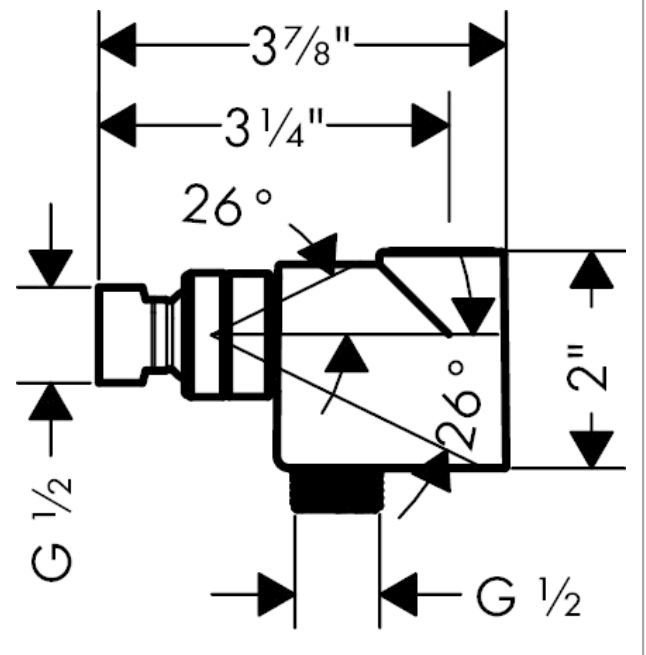

Showerarm Mount for Handshower

Finishes : **rubbed bronze** Part no. : **04580920**

Description

Features

- non-return valve

Item details

List Price \$ 45.00

Compliance

Product image

Scale drawing

Showerarm Mount for Handshower
Finishes : **rubbed bronze** Part no. : **04580920**

Exploded drawing

Year of production: >01/18

Showerarm Mount for Handshower

Finishes : **rubbed bronze** Part no. : **04580920**

Spare parts list

Year of production: >01/18

Pos.	Description	Part no.	Price	PU
1	filter packing	88649000	-	1
2	lever collar	97536000	-	1
3	seal	97606000	-	1
4	set of non return valves DW 15	94074000	-	1