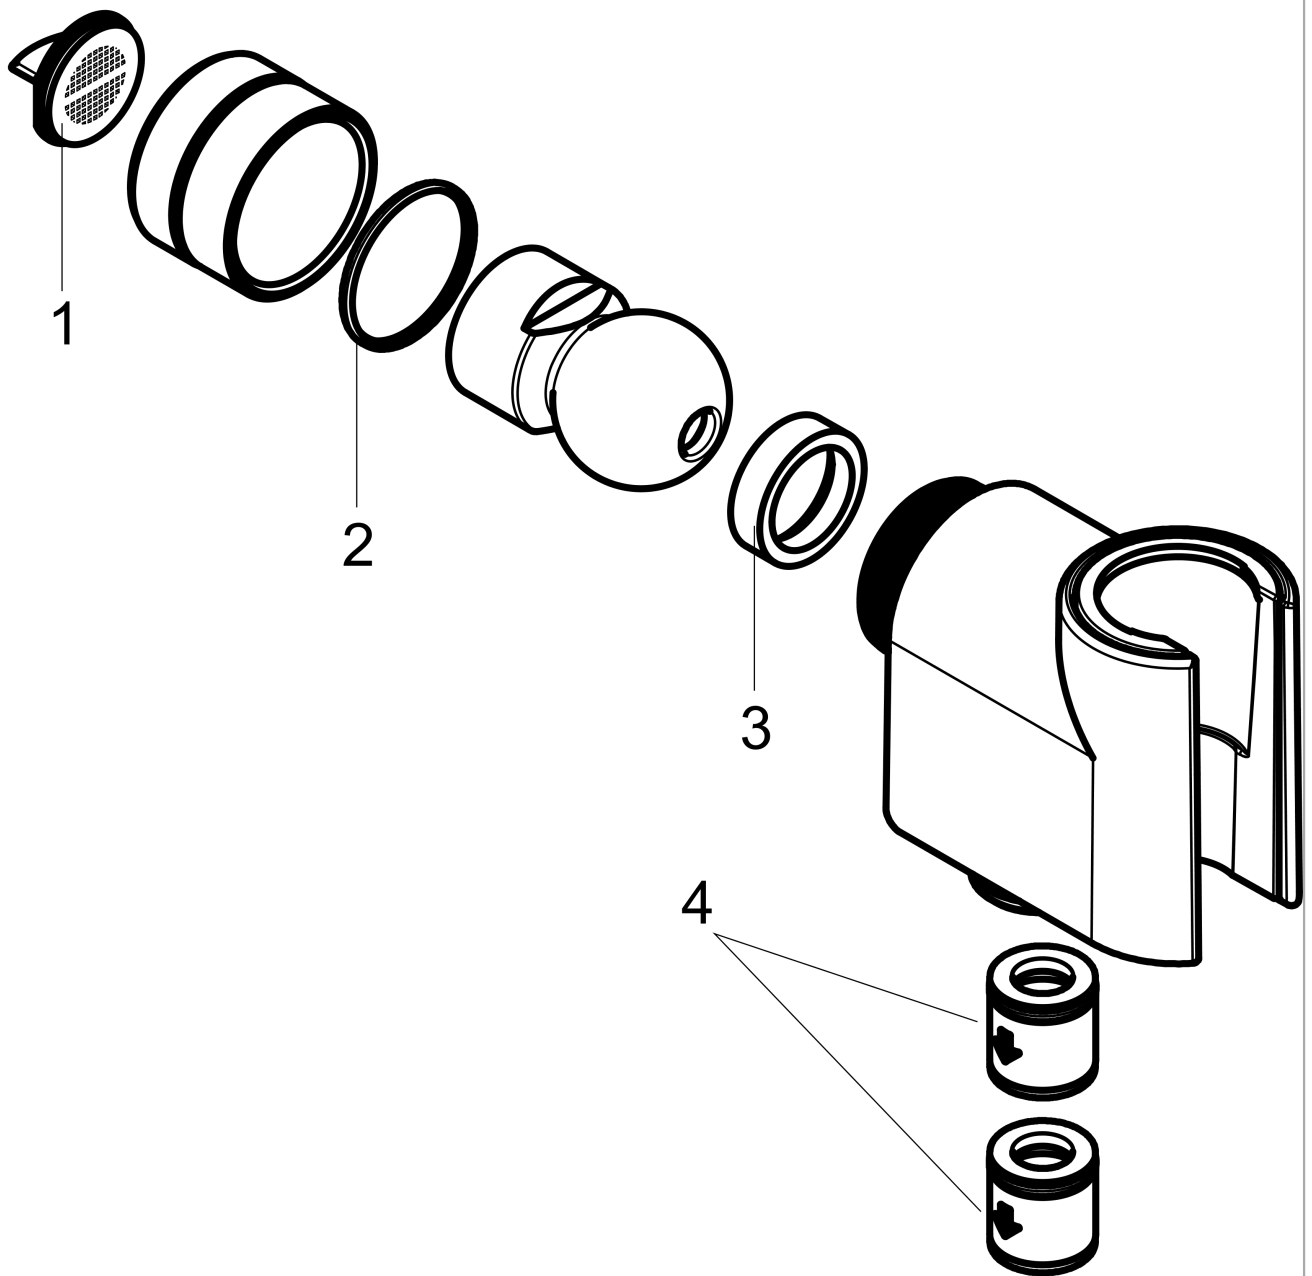

Showerarm Mount for Handshower

Finishes : **rubbed bronze** Part no. : **04580920**

Description

Features

- non-return valve

Item details

List Price \$ 45.00

Compliance

Product image

Scale drawing

Showerarm Mount for Handshower
Finishes : **rubbed bronze** Part no. : **04580920**

Exploded drawing

Year of production: >01/18

Showerarm Mount for Handshower

Finishes : **rubbed bronze** Part no. : **04580920**

Spare parts list

Year of production: >01/18

Pos.	Description	Part no.	Price	PU
1	filter packing	88649000	-	1
2	lever collar	97536000	-	1
3	seal	97606000	-	1
4	set of non return valves DW 15	94074000	-	1