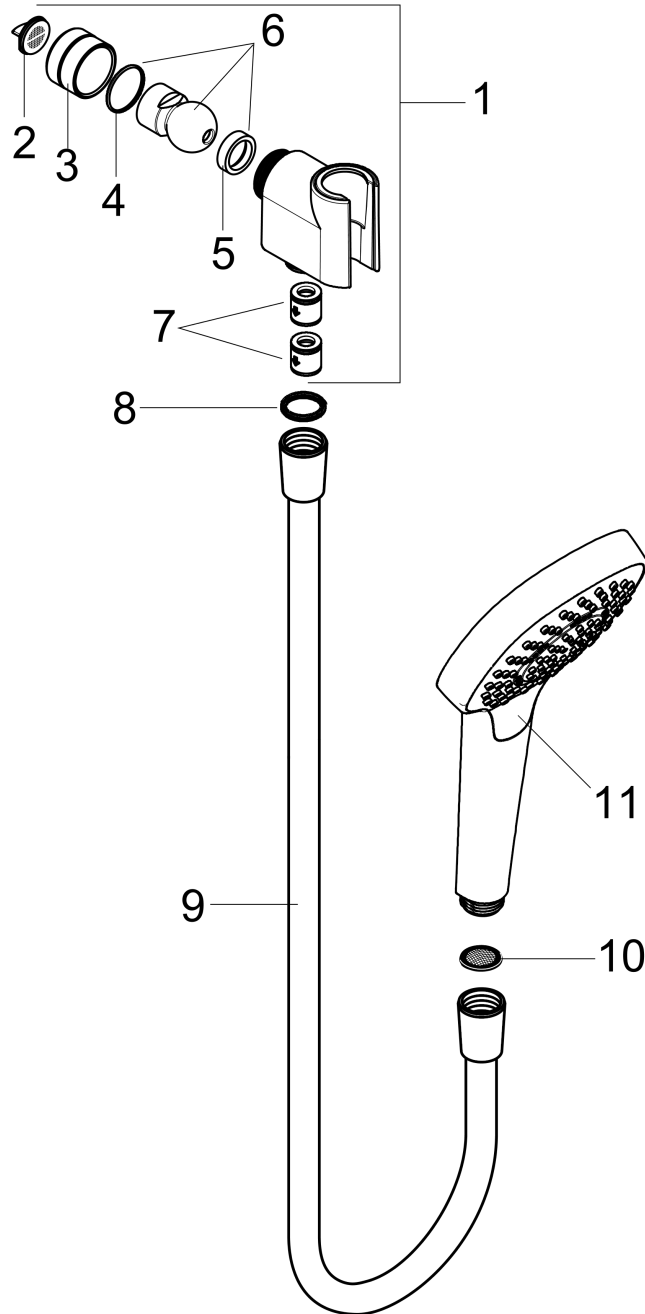

**Croma Select E**  
**Handshower Set 3-Jet, 2.0 GPM**  
 Finishes : **chrome** Part no. : **04568000**

**Description**

**Features**

- consists of: Handshower, Handshower holder, Handshower hose
- Spray modes: SoftRain, IntenseRain, Pulsating Massage
- Select button for comfortable alternation of spray modes
- 26° adjustment
- Flow: 2.0 GPM (7.6 L/Min)

**Item details**

List Price \$ 160.00

**Technology**

**Compliance**

**Product image**

**Scale drawing**

**Croma Select E**  
**Handshower Set 3-Jet, 2.0 GPM**  
Finishes : **chrome**    Part no. : **04568000**

Exploded drawing

Year of production: >04/19

**Croma Select E**  
**Handshower Set 3-Jet, 2.0 GPM**  
 Finishes : **chrome**    Part no. : **04568000**

## Spare parts list

Year of production: >04/19

Pos.	Description	Part no.	Price	PU
1	support	04580000	-	1
2	filter packing	88649000	-	1
3	nut	97958000	-	1
4	lever collar	97536000	-	1
5	seal	97606000	-	1
6	ball joint	97331000	-	1
7	set of non return valves DW 15	94074000	-	1
8	seal	98058000	-	1
9	shower hose 1,60 m	28276003	-	1
10	filter packing	94246000	-	1
11	handshower	26811401	-	1