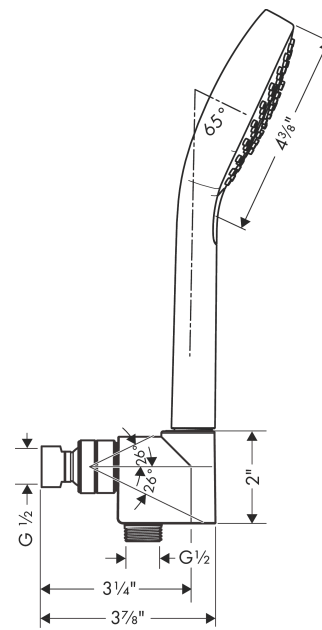

**Croma Select E**  
**Handshower Set 3-Jet, 2.0 GPM**  
 Finishes : **chrome** Part no. : **04568000**

**Description**

**Features**

- consists of: Handshower, Handshower holder, Handshower hose
- Spray modes: SoftRain, IntenseRain, Pulsating Massage
- Select button for comfortable alternation of spray modes
- 26° adjustment
- Flow: 2.0 GPM (7.6 L/Min)

**Item details**

List Price \$ 160.00

**Technology**

**Compliance**

**Product image**

**Scale drawing**

**Croma Select E**  
**Handshower Set 3-Jet, 2.0 GPM**  
Finishes : **chrome**    Part no. : **04568000**

Exploded drawing

Year of production: >04/19

**Croma Select E**  
**Handshower Set 3-Jet, 2.0 GPM**  
 Finishes : **chrome**    Part no. : **04568000**

## Spare parts list

Year of production: >04/19

Pos.	Description	Part no.	Price	PU
1	support	04580000	-	1
2	filter packing	88649000	-	1
3	nut	97958000	-	1
4	lever collar	97536000	-	1
5	seal	97606000	-	1
6	ball joint	97331000	-	1
7	set of non return valves DW 15	94074000	-	1
8	seal	98058000	-	1
9	shower hose 1,60 m	28276003	-	1
10	filter packing	94246000	-	1
11	handshower	26811401	-	1