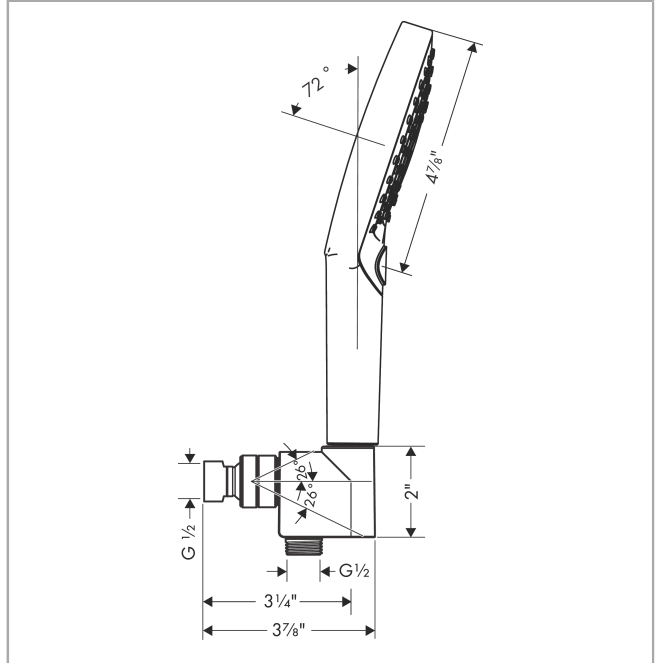

**Raindance Select S**  
**Handshower Set 120 3-Jet, 2.5 GPM**  
 Finishes : **brushed nickel** Part no. : **04542820**

**Description**

**Features**

- consists of: Handshower, Handshower holder, Handshower hose
- Spray modes: Rain, RainAir, Whirl
- Select button for comfortable alternation of spray modes
- 26° adjustment
- Flow: 2.5 GPM (9.5 L/Min)

**Item details**

List Price \$ 313.00

**Technology**

**Compliance**

**Product image**

**Scale drawing**

**Raindance Select S**  
**Handshower Set 120 3-Jet, 2.5 GPM**  
 Finishes : **brushed nickel**    Part no. : **04542820**

**Exploded drawing**

Year of production: >11/18

**Raindance Select S**  
**Handshower Set 120 3-Jet, 2.5 GPM**  
 Finishes : **brushed nickel** Part no. : **04542820**

## Spare parts list

Year of production: >11/18

Pos.	Description	Part no.	Price	PU
1	support	04580820	-	1
2	filter packing	88649000	-	1
3	nut	97958820	-	1
4	lever collar	97536000	-	1
5	seal	97606000	-	1
6	ball joint	97331000	-	1
7	set of non return valves DW 15	94074000	-	1
8	seal	98058000	-	1
9	shower hose 1,60 m	28276823	-	1
10	filter packing	94246000	-	1
11	handshower	26531821	-	1