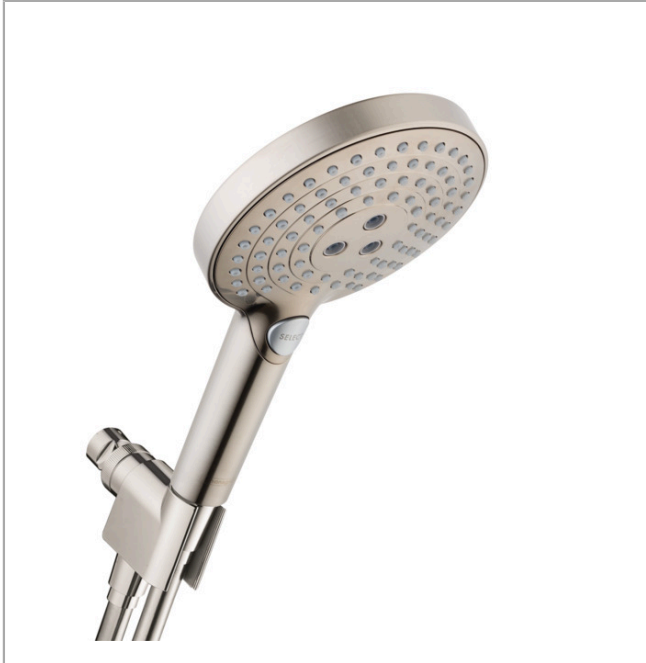

**Raindance Select S**  
**Handshower Set 120 3-Jet, 2.5 GPM**  
 Finishes : **brushed nickel** Part no. : **04542820**

**Description**

**Features**

- consists of: Handshower, Handshower holder, Handshower hose
- Spray modes: Rain, RainAir, Whirl
- Select button for comfortable alternation of spray modes
- 26° adjustment
- Flow: 2.5 GPM (9.5 L/Min)

**Item details**

List Price \$ 313.00

**Technology**

**Compliance**

**Product image**

**Scale drawing**

**Raindance Select S**  
**Handshower Set 120 3-Jet, 2.5 GPM**  
 Finishes : **brushed nickel**    Part no. : **04542820**

**Exploded drawing**

Year of production: >11/18

**Raindance Select S**  
**Handshower Set 120 3-Jet, 2.5 GPM**  
 Finishes : **brushed nickel** Part no. : **04542820**