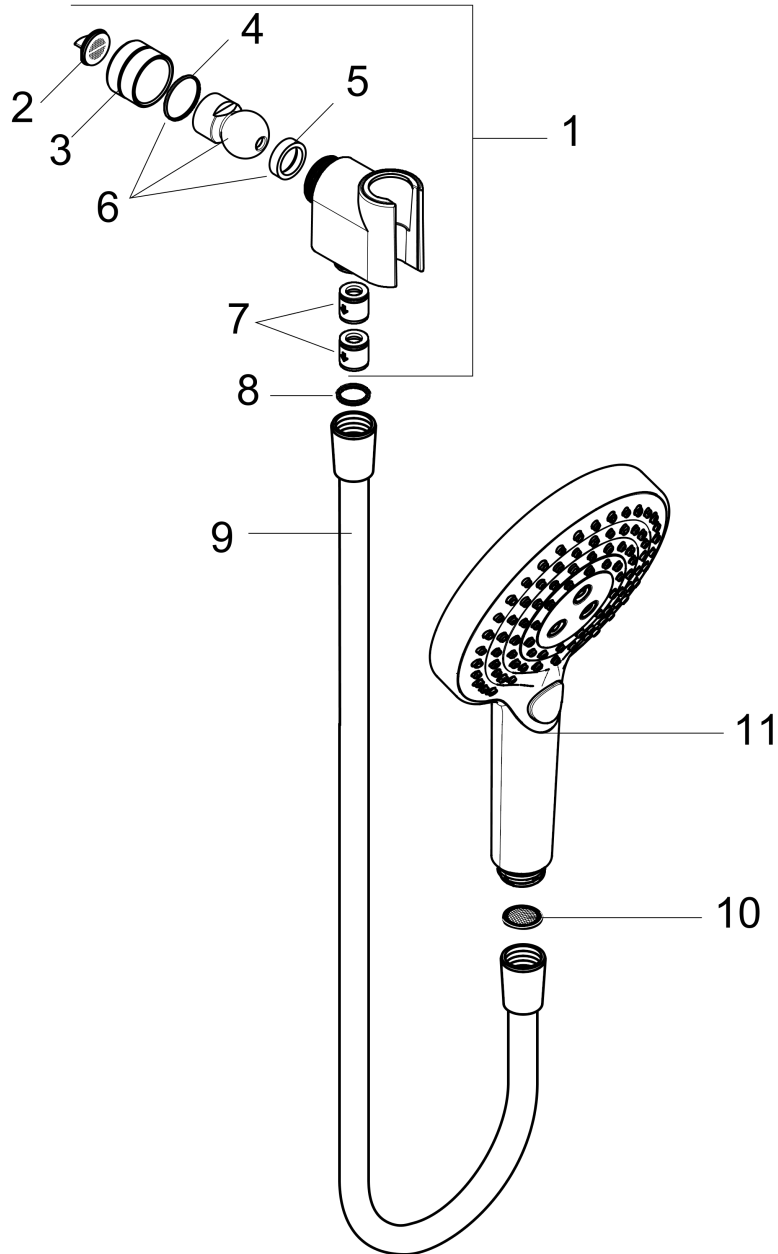

**Raindance Select S**  
**Handshower Set 120 3-Jet, 2.5 GPM**  
 Finishes : **brushed nickel** Part no. : **04542820**

**Description**

**Features**

- consists of: Handshower, Handshower holder, Handshower hose
- Spray modes: Rain, RainAir, Whirl
- Select button for comfortable alternation of spray modes
- 26° adjustment
- Flow: 2.5 GPM (9.5 L/Min)

**Item details**

List Price \$ 313.00

**Technology**

**Compliance**

**Product image**

**Scale drawing**

**Raindance Select S**  
**Handshower Set 120 3-Jet, 2.5 GPM**  
 Finishes : **brushed nickel**    Part no. : **04542820**

**Exploded drawing**

Year of production: >11/18

**Raindance Select S**  
**Handshower Set 120 3-Jet, 2.5 GPM**  
 Finishes : **brushed nickel** Part no. : **04542820**

## Spare parts list

Year of production: >11/18

Pos.	Description	Part no.	Price	PU
1	support	04580820	-	1
2	filter packing	88649000	-	1
3	nut	97958820	-	1
4	lever collar	97536000	-	1
5	seal	97606000	-	1
6	ball joint	97331000	-	1
7	set of non return valves DW 15	94074000	-	1
8	seal	98058000	-	1
9	shower hose 1,60 m	28276823	-	1
10	filter packing	94246000	-	1
11	handshower	26531821	-	1