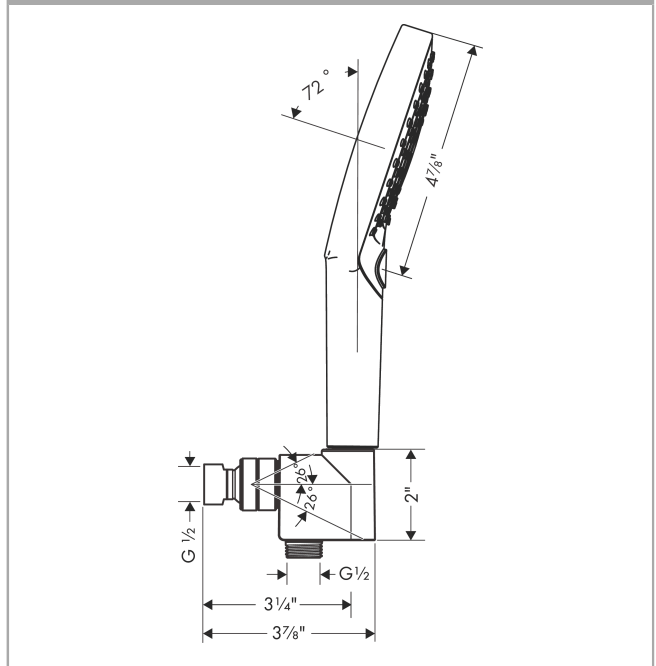

Raindance Select S
Handshower Set 120 3-Jet, 2.5 GPM
 Finishes : **chrome** Part no. : **04542000**

Description

Features

- consists of: Handshower, Handshower holder, Handshower hose
- Spray modes: Rain, RainAir, Whirl
- Select button for comfortable alternation of spray modes
- 26° adjustment
- Flow: 2.5 GPM (9.5 L/Min)

Item details

List Price \$ 237.00

Technology

Compliance

Product image

Scale drawing

Raindance Select S
Handshower Set 120 3-Jet, 2.5 GPM
 Finishes : **chrome** Part no. : **04542000**

Exploded drawing

Year of production: >11/18

Raindance Select S
Handshower Set 120 3-Jet, 2.5 GPM
 Finishes : **chrome** Part no. : **04542000**

Spare parts list

Year of production: >11/18

Pos.	Description	Part no.	Price	PU
1	support	04580000	-	1
2	filter packing	88649000	-	1
3	nut	97958000	-	1
4	lever collar	97536000	-	1
5	seal	97606000	-	1
6	ball joint	97331000	-	1
7	set of non return valves DW 15	94074000	-	1
8	seal	98058000	-	1
9	shower hose 1,60 m	28276003	-	1
10	filter packing	94246000	-	1
11	handshower	26531001	-	1