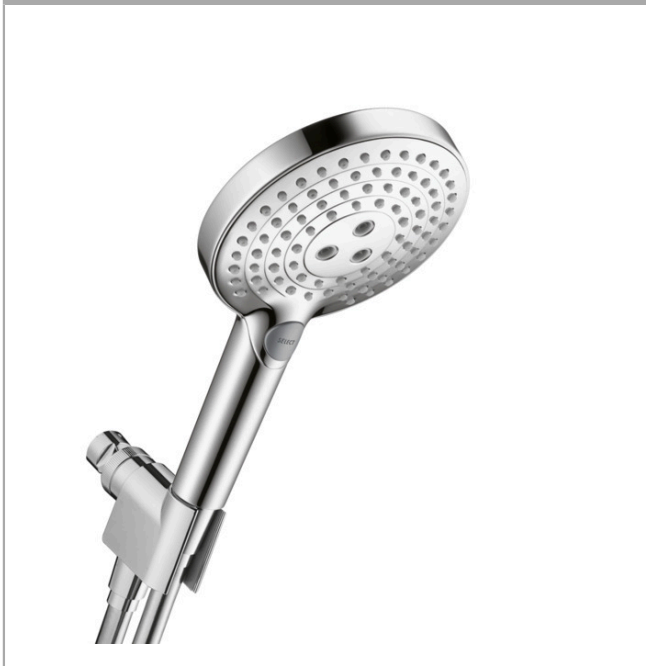

Raindance Select S
Handshower Set 120 3-Jet, 2.5 GPM
 Finishes : **chrome** Part no. : **04542000**

Description

Features

- consists of: Handshower, Handshower holder, Handshower hose
- Spray modes: Rain, RainAir, Whirl
- Select button for comfortable alternation of spray modes
- 26° adjustment
- Flow: 2.5 GPM (9.5 L/Min)

Item details

List Price \$ 237.00

Technology

Compliance

Product image

Scale drawing

Raindance Select S
Handshower Set 120 3-Jet, 2.5 GPM
 Finishes : **chrome** Part no. : **04542000**

Exploded drawing

Year of production: >11/18

Raindance Select S
Handshower Set 120 3-Jet, 2.5 GPM
 Finishes : **chrome** Part no. : **04542000**

Spare parts list

Year of production: >11/18

Pos.	Description	Part no.	Price	PU
1	support	04580000	-	1
2	filter packing	88649000	-	1
3	nut	97958000	-	1
4	lever collar	97536000	-	1
5	seal	97606000	-	1
6	ball joint	97331000	-	1
7	set of non return valves DW 15	94074000	-	1
8	seal	98058000	-	1
9	shower hose 1,60 m	28276003	-	1
10	filter packing	94246000	-	1
11	handshower	26531001	-	1