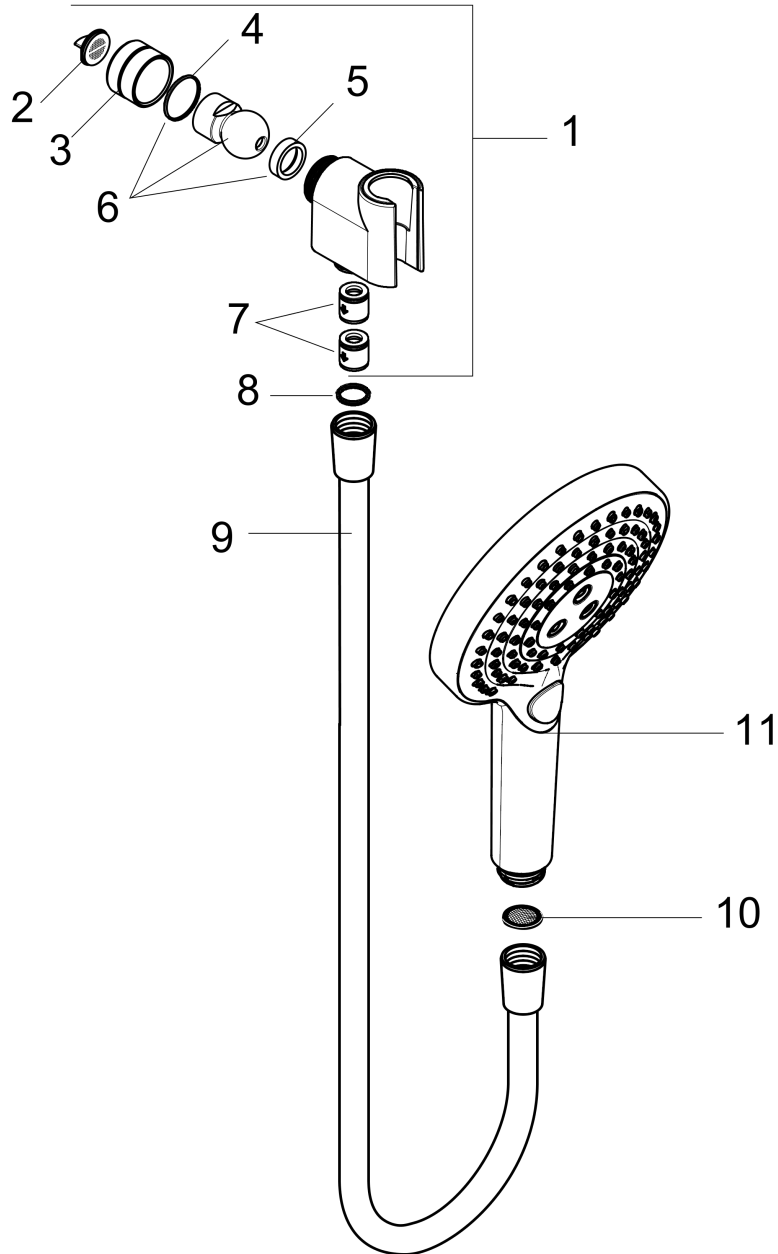

Raindance Select S
Handshower Set 120 3-Jet, 2.5 GPM
 Finishes : **chrome** Part no. : **04542000**

Description

Features

- consists of: Handshower, Handshower holder, Handshower hose
- Spray modes: Rain, RainAir, Whirl
- Select button for comfortable alternation of spray modes
- 26° adjustment
- Flow: 2.5 GPM (9.5 L/Min)

Item details

List Price \$ 237.00

Technology

Compliance

Product image

Scale drawing

Raindance Select S
Handshower Set 120 3-Jet, 2.5 GPM
 Finishes : **chrome** Part no. : **04542000**

Exploded drawing

Year of production: >11/18

Raindance Select S
Handshower Set 120 3-Jet, 2.5 GPM
 Finishes : **chrome** Part no. : **04542000**

Spare parts list

Year of production: >11/18

Pos.	Description	Part no.	Price	PU
1	support	04580000	-	1
2	filter packing	88649000	-	1
3	nut	97958000	-	1
4	lever collar	97536000	-	1
5	seal	97606000	-	1
6	ball joint	97331000	-	1
7	set of non return valves DW 15	94074000	-	1
8	seal	98058000	-	1
9	shower hose 1,60 m	28276003	-	1
10	filter packing	94246000	-	1
11	handshower	26531001	-	1