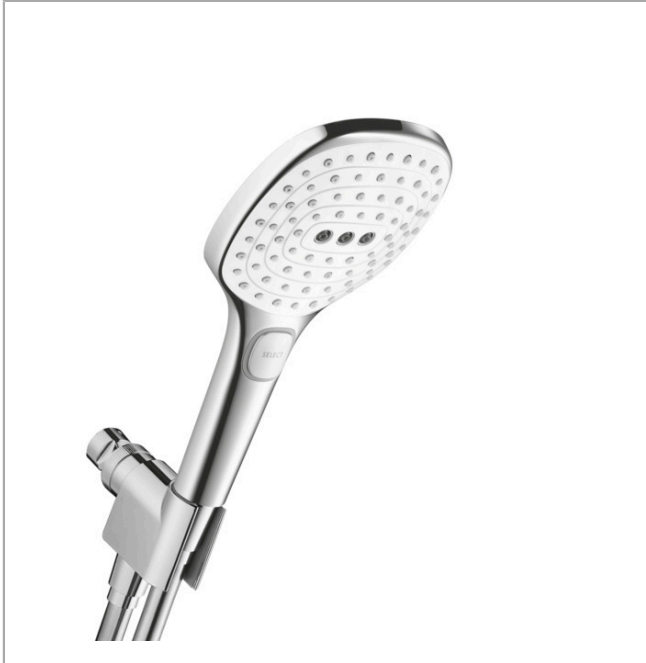

Raindance Select E
Handshower Set 120 3-Jet, 2.5 GPM
 Finishes : **white/chrome** Part no. : **04541400**

Description

Features

- consists of: Handshower, Handshower holder, Handshower hose
- Spray modes: Rain, RainAir, Whirl
- Select button for comfortable alternation of spray modes
- 26° adjustment
- Flow: 2.5 GPM (9.5 L/Min)

Item details

List Price \$ 226.00

Technology

Compliance

Product image

Scale drawing

Raindance Select E
Handshower Set 120 3-Jet, 2.5 GPM
 Finishes : **white/chrome** Part no. : **04541400**

Exploded drawing

Year of production: >11/18

Raindance Select E
Handshower Set 120 3-Jet, 2.5 GPM
 Finishes : **white/chrome** Part no. : **04541400**

Spare parts list

Year of production: >11/18

Pos.	Description	Part no.	Price	PU
1	support	04580000	-	1
2	filter packing	88649000	-	1
3	nut	97958000	-	1
4	lever collar	97536000	-	1
5	seal	97606000	-	1
6	ball joint	97331000	-	1
7	set of non return valves DW 15	94074000	-	1
8	seal	98058000	-	1
9	shower hose 1,60 m	28276003	-	1
10	filter packing	94246000	-	1
11	handshower	26521401	-	1