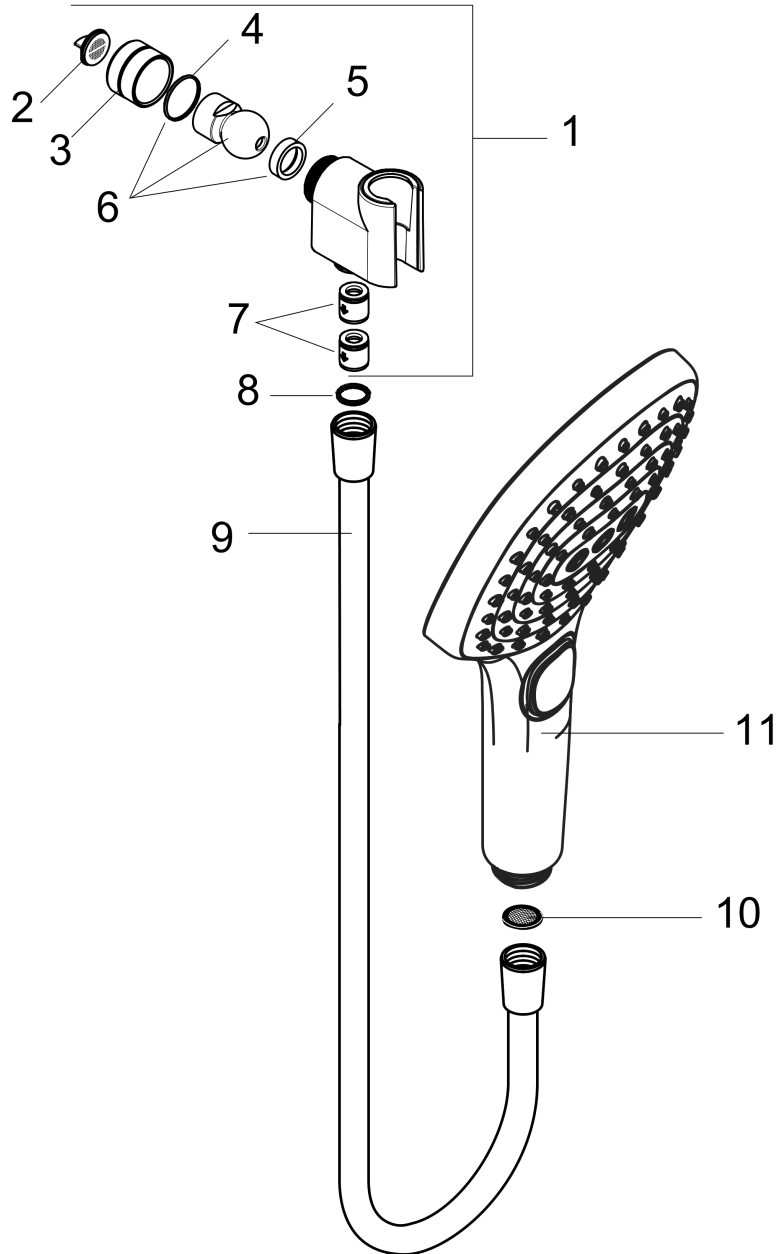

Raindance Select E
Handshower Set 120 3-Jet, 2.5 GPM
 Finishes : **white/chrome** Part no. : **04541400**

Description

Features

- consists of: Handshower, Handshower holder, Handshower hose
- Spray modes: Rain, RainAir, Whirl
- Select button for comfortable alternation of spray modes
- 26° adjustment
- Flow: 2.5 GPM (9.5 L/Min)

Item details

List Price \$ 226.00

Technology

Compliance

Product image

Scale drawing

Raindance Select E
Handshower Set 120 3-Jet, 2.5 GPM
 Finishes : **white/chrome** Part no. : **04541400**

Exploded drawing

Year of production: >11/18

Raindance Select E
Handshower Set 120 3-Jet, 2.5 GPM
 Finishes : **white/chrome** Part no. : **04541400**

Spare parts list

Year of production: >11/18

Pos.	Description	Part no.	Price	PU
1	support	04580000	-	1
2	filter packing	88649000	-	1
3	nut	97958000	-	1
4	lever collar	97536000	-	1
5	seal	97606000	-	1
6	ball joint	97331000	-	1
7	set of non return valves DW 15	94074000	-	1
8	seal	98058000	-	1
9	shower hose 1,60 m	28276003	-	1
10	filter packing	94246000	-	1
11	handshower	26521401	-	1