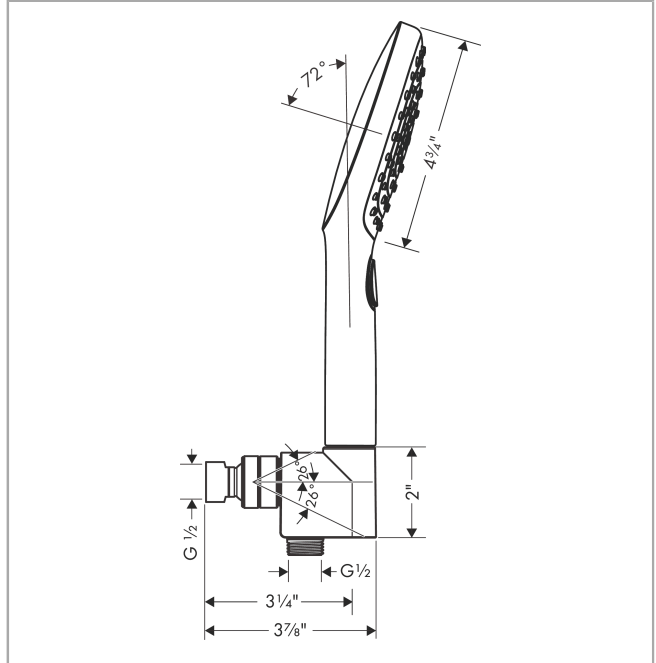

Raindance Select E
Handshower Set 120 3-Jet, 2.5 GPM
 Finishes : **white/chrome** Part no. : **04541400**

Description

Features

- consists of: Handshower, Handshower holder, Handshower hose
- Spray modes: Rain, RainAir, Whirl
- Select button for comfortable alternation of spray modes
- 26° adjustment
- Flow: 2.5 GPM (9.5 L/Min)

Item details

List Price \$ 226.00

Technology

Compliance

Product image

Scale drawing

Raindance Select E
Handshower Set 120 3-Jet, 2.5 GPM
 Finishes : **white/chrome** Part no. : **04541400**

Exploded drawing

Year of production: >11/18

Raindance Select E
Handshower Set 120 3-Jet, 2.5 GPM
 Finishes : **white/chrome** Part no. : **04541400**

Spare parts list

Year of production: >11/18

Pos.	Description	Part no.	Price	PU
1	support	04580000	-	1
2	filter packing	88649000	-	1
3	nut	97958000	-	1
4	lever collar	97536000	-	1
5	seal	97606000	-	1
6	ball joint	97331000	-	1
7	set of non return valves DW 15	94074000	-	1
8	seal	98058000	-	1
9	shower hose 1,60 m	28276003	-	1
10	filter packing	94246000	-	1
11	handshower	26521401	-	1