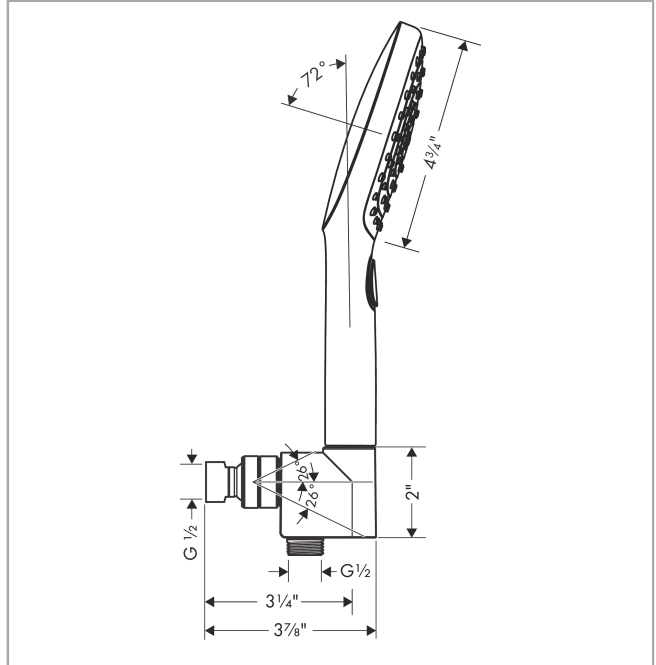

Raindance Select E
Handshower Set 120 3-Jet, 2.5 GPM
 Finishes : **chrome** Part no. : **04541000**

Description

Features

- consists of: Handshower, Handshower holder, Handshower hose
- Spray modes: Rain, RainAir, Whirl
- Select button for comfortable alternation of spray modes
- 26° adjustment
- Flow: 2.5 GPM (9.5 L/Min)

Item details

List Price \$ 226.00

Technology

Compliance

Product image

Scale drawing

Raindance Select E
Handshower Set 120 3-Jet, 2.5 GPM
 Finishes : **chrome** Part no. : **04541000**

Exploded drawing

Year of production: >11/18

Raindance Select E
Handshower Set 120 3-Jet, 2.5 GPM
 Finishes : **chrome** Part no. : **04541000**

Spare parts list

Year of production: >11/18

Pos.	Description	Part no.	Price	PU
1	support	04580000	-	1
2	filter packing	88649000	-	1
3	nut	97958000	-	1
4	lever collar	97536000	-	1
5	seal	97606000	-	1
6	ball joint	97331000	-	1
7	set of non return valves DW 15	94074000	-	1
8	seal	98058000	-	1
9	shower hose 1,60 m	28276003	-	1
10	filter packing	94246000	-	1
11	handshower	26521001	-	1