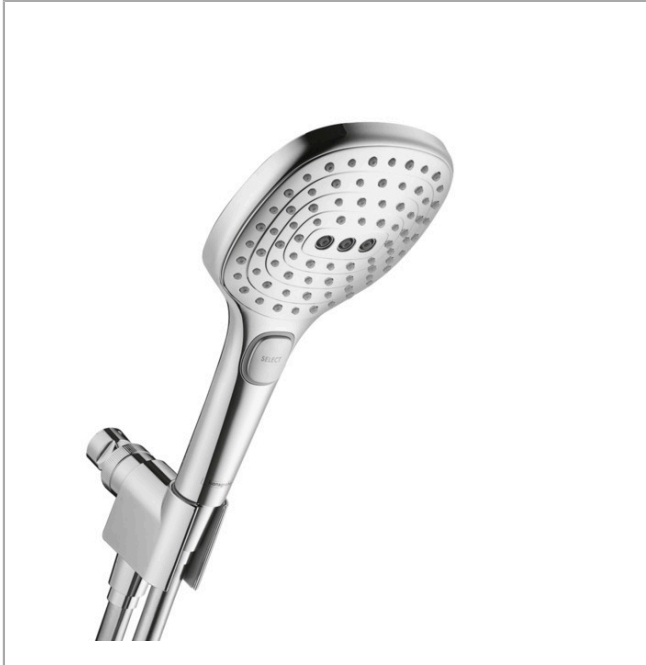

Raindance Select E
Handshower Set 120 3-Jet, 2.5 GPM
 Finishes : **chrome** Part no. : **04541000**

Description

Features

- consists of: Handshower, Handshower holder, Handshower hose
- Spray modes: Rain, RainAir, Whirl
- Select button for comfortable alternation of spray modes
- 26° adjustment
- Flow: 2.5 GPM (9.5 L/Min)

Item details

List Price \$ 226.00

Technology

Compliance

Product image

Scale drawing

Raindance Select E
Handshower Set 120 3-Jet, 2.5 GPM
 Finishes : **chrome** Part no. : **04541000**

Exploded drawing

Year of production: >11/18

Raindance Select E
Handshower Set 120 3-Jet, 2.5 GPM
 Finishes : **chrome** Part no. : **04541000**

Spare parts list

Year of production: >11/18

Pos.	Description	Part no.	Price	PU
1	support	04580000	-	1
2	filter packing	88649000	-	1
3	nut	97958000	-	1
4	lever collar	97536000	-	1
5	seal	97606000	-	1
6	ball joint	97331000	-	1
7	set of non return valves DW 15	94074000	-	1
8	seal	98058000	-	1
9	shower hose 1,60 m	28276003	-	1
10	filter packing	94246000	-	1
11	handshower	26521001	-	1