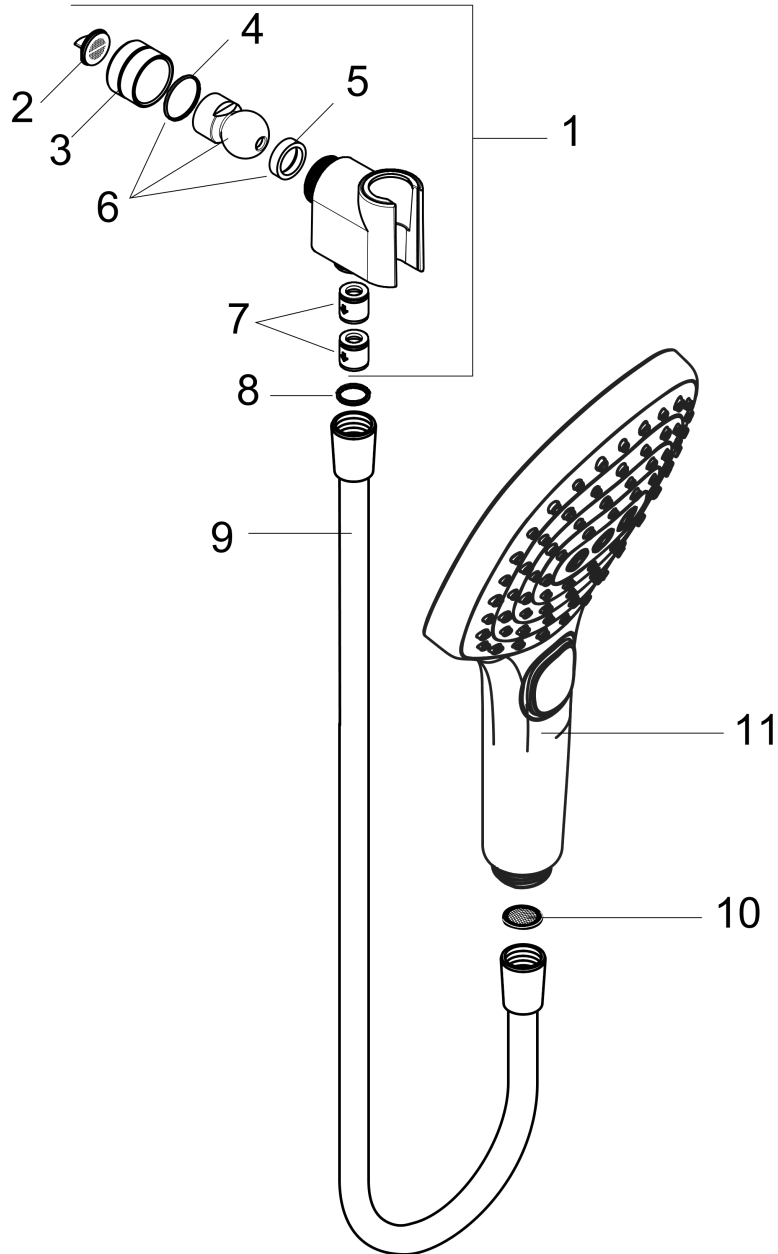

Raindance Select E
Handshower Set 120 3-Jet, 2.5 GPM
 Finishes : **chrome** Part no. : **04541000**

Description

Features

- consists of: Handshower, Handshower holder, Handshower hose
- Spray modes: Rain, RainAir, Whirl
- Select button for comfortable alternation of spray modes
- 26° adjustment
- Flow: 2.5 GPM (9.5 L/Min)

Item details

List Price \$ 226.00

Technology

Compliance

Product image

Scale drawing

Raindance Select E
Handshower Set 120 3-Jet, 2.5 GPM
 Finishes : **chrome** Part no. : **04541000**

Exploded drawing

Year of production: >11/18

Raindance Select E
Handshower Set 120 3-Jet, 2.5 GPM
 Finishes : **chrome** Part no. : **04541000**

Spare parts list

Year of production: >11/18

Pos.	Description	Part no.	Price	PU
1	support	04580000	-	1
2	filter packing	88649000	-	1
3	nut	97958000	-	1
4	lever collar	97536000	-	1
5	seal	97606000	-	1
6	ball joint	97331000	-	1
7	set of non return valves DW 15	94074000	-	1
8	seal	98058000	-	1
9	shower hose 1,60 m	28276003	-	1
10	filter packing	94246000	-	1
11	handshower	26521001	-	1