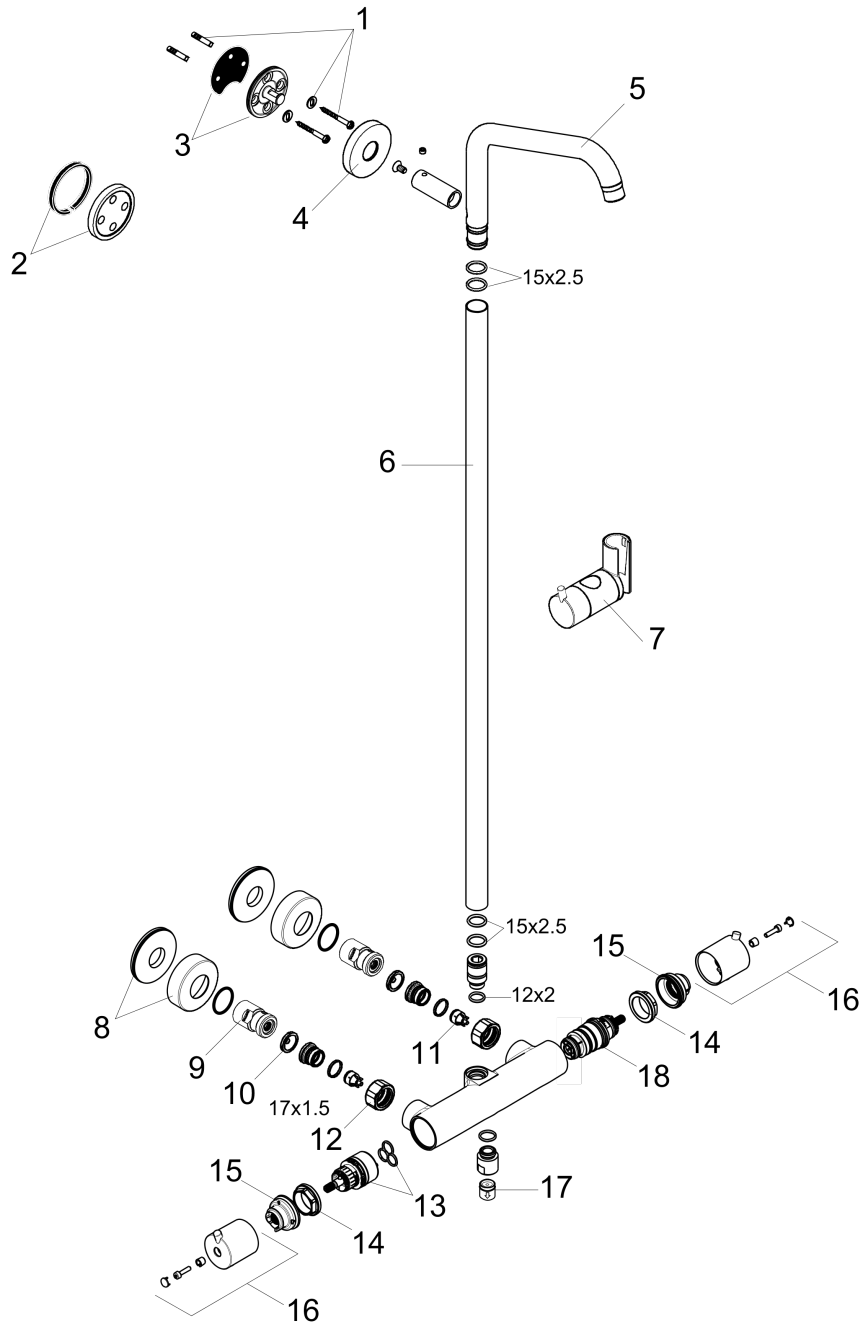

Croma
Showerpipe without Shower Components
 Finishes : **brushed nickel** Part no. : **04536820**

Description

Features

- Outlets may not be operated simultaneously
- Anti-scald 100° safety stop
- Integrated volume control/diverter for 2 functions
- Exposed installation
- Thermostatic cartridge
- Built-in service stops, Showerhead, handshower, and hose must be ordered separately

Item details

List Price \$ 892.00

Product image

Scale drawing

Croma
Showerpipe without Shower Components
 Finishes : **brushed nickel** Part no. : **04536820**

Exploded drawing

Year of production: >01/16

Croma
Showerpipe without Shower Components
 Finishes : **brushed nickel** Part no. : **04536820**

Spare parts list

Year of production: >01/16

Pos.	Description	Part no.	Price	PU
1	mounting set	96179000	-	1
2	tile-matching-disk	95239820	-	1
3	wall flange	95688000	-	1
4	escutcheon Ø 60 mm	95692XXX	-	-
5	shower arm	95137000	-	1
6	pipe 1450 mm	96770820	-	1
7	support, assy	97651820	-	1
8	escutcheon	98340820	-	1
9	isolation valve	98341820	-	1
10	filter packing	96922000	-	1
11	non return valve	97980000	-	1
12	set of nuts	96157820	-	1
13	shut off unit with selector	98283000	-	1
14	nut	98913000	-	1
15	safety set for temperature control	98916000	-	1
16	handle	98915XXX	-	-
17	non return valve	96737000	-	1
18	thermostat cartridge	98282000	-	1