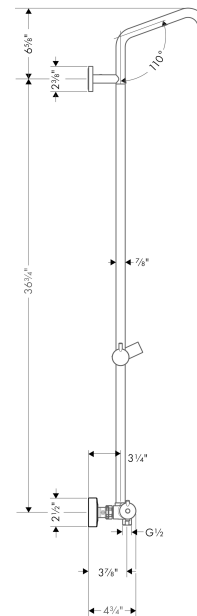

Croma
Showerpipe without Shower Components
 Finishes : **brushed nickel** Part no. : **04536820**

Description

Features

- Outlets may not be operated simultaneously
- Anti-scald 100° safety stop
- Integrated volume control/diverter for 2 functions
- Exposed installation
- Thermostatic cartridge
- Built-in service stops, Showerhead, handshower, and hose must be ordered separately

Item details

List Price \$ 892.00

Product image

Scale drawing

Croma
Showerpipe without Shower Components
 Finishes : **brushed nickel** Part no. : **04536820**

Exploded drawing

Year of production: >01/16

Croma
Showerpipe without Shower Components
 Finishes : **brushed nickel** Part no. : **04536820**

Spare parts list

Year of production: >01/16

Pos.	Description	Part no.	Price	PU
1	mounting set	96179000	-	1
2	tile-matching-disk	95239820	-	1
3	wall flange	95688000	-	1
4	escutcheon Ø 60 mm	95692XXX	-	-
5	shower arm	95137000	-	1
6	pipe 1450 mm	96770820	-	1
7	support, assy	97651820	-	1
8	escutcheon	98340820	-	1
9	isolation valve	98341820	-	1
10	filter packing	96922000	-	1
11	non return valve	97980000	-	1
12	set of nuts	96157820	-	1
13	shut off unit with selector	98283000	-	1
14	nut	98913000	-	1
15	safety set for temperature control	98916000	-	1
16	handle	98915XXX	-	-
17	non return valve	96737000	-	1
18	thermostat cartridge	98282000	-	1