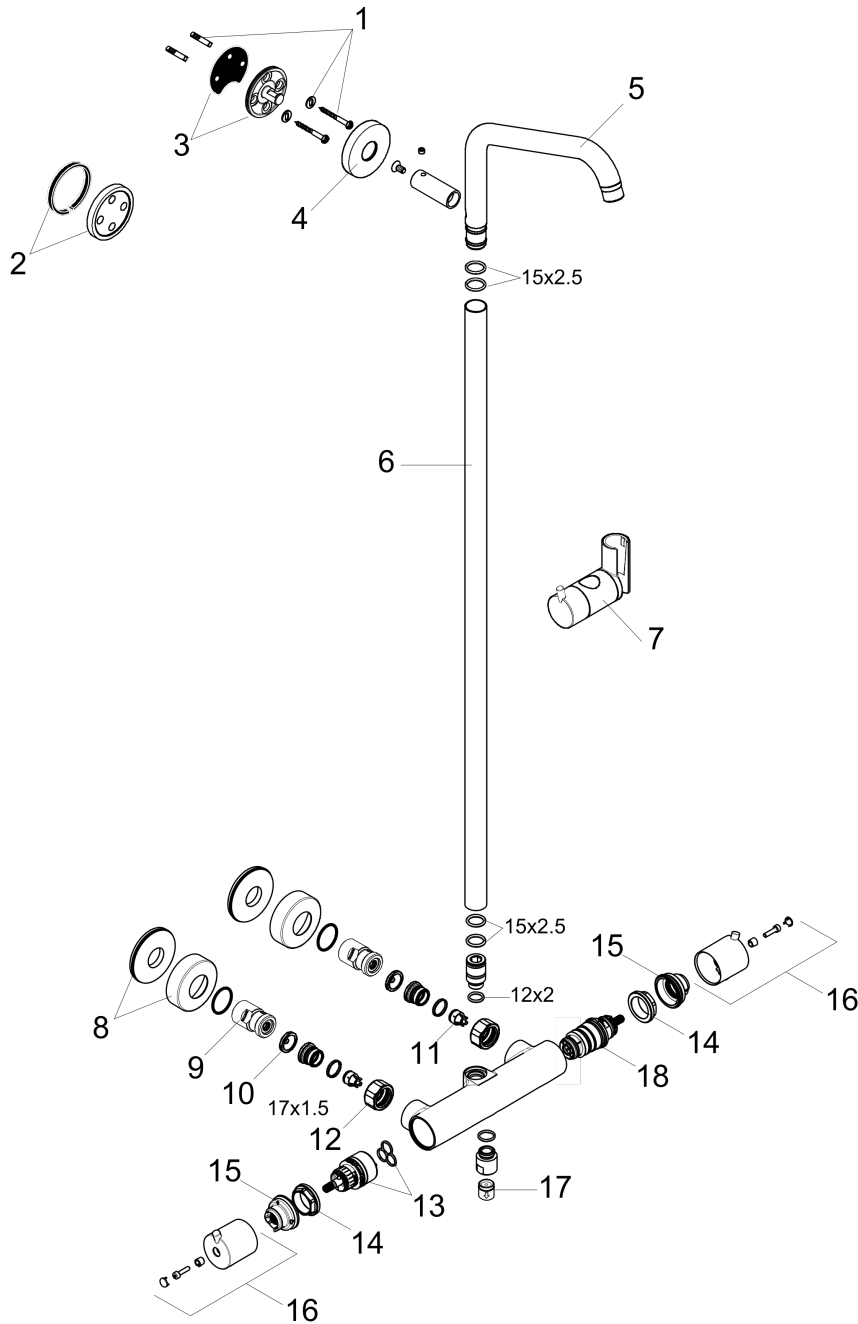

Croma
Showerpipe without Shower Components
 Finishes : **chrome** Part no. : **04536000**

Description

Features

- Outlets may not be operated simultaneously
- Anti-scald 100° safety stop
- Integrated volume control/diverter for 2 functions
- Exposed installation
- Thermostatic cartridge
- Built-in service stops, Showerhead, handshower, and hose must be ordered separately

Item details

List Price \$ 732.00

Product image

Scale drawing

Croma
Showerpipe without Shower Components
 Finishes : **chrome** Part no. : **04536000**

Exploded drawing

Year of production: >07/13

Croma
Showerpipe without Shower Components
 Finishes : **chrome** Part no. : **04536000**

Spare parts list

Year of production: >07/13

Pos.	Description	Part no.	Price	PU
1	mounting set	96179000	-	1
2	tile-matching-disk	95239000	-	1
3	wall flange	95688000	-	1
4	escutcheon Ø 60 mm	95692000	-	1
5	shower arm	95137000	-	1
6	pipe 1450 mm	96770000	-	1
7	support, assy	97651000	-	1
8	escutcheon	98340000	-	1
9	isolation valve	98341000	-	1
10	filter packing	96922000	-	1
11	non return valve	96737000	-	1
12	set of nuts	96157000	-	1
13	shut off unit with selector	98283000	-	1
14	nut	98913000	-	1
15	safety set for temperature control	98916000	-	1
16	handle	98915000	-	1
17	non return valve	97980000	-	1
18	thermostat cartridge	98282000	-	1