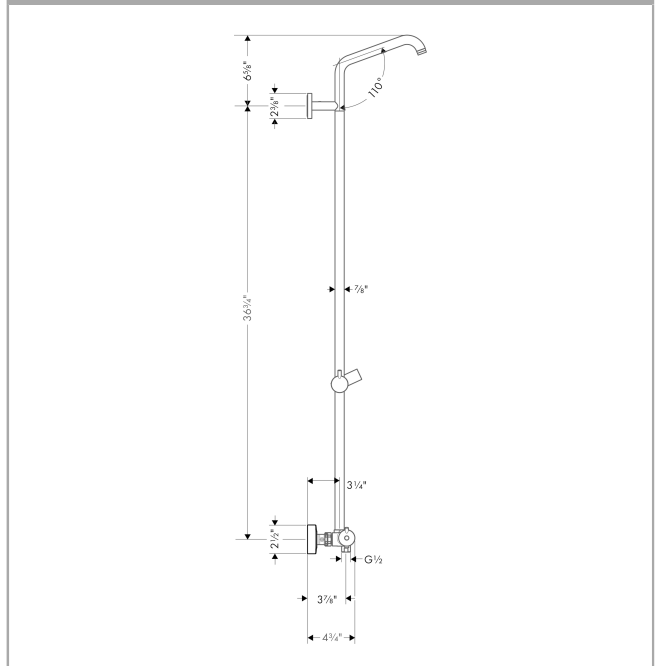

Croma
Showerpipe without Shower Components
 Finishes : **chrome** Part no. : **04536000**

Description

Features

- Outlets may not be operated simultaneously
- Anti-scald 100° safety stop
- Integrated volume control/diverter for 2 functions
- Exposed installation
- Thermostatic cartridge
- Built-in service stops, Showerhead, handshower, and hose must be ordered separately

Item details

List Price \$ 732.00

Product image

Scale drawing

Croma
Showerpipe without Shower Components
 Finishes : **chrome** Part no. : **04536000**

Exploded drawing

Year of production: >07/13

Croma
Showerpipe without Shower Components
 Finishes : **chrome** Part no. : **04536000**

Spare parts list

Year of production: >07/13

Pos.	Description	Part no.	Price	PU
1	mounting set	96179000	-	1
2	tile-matching-disk	95239000	-	1
3	wall flange	95688000	-	1
4	escutcheon Ø 60 mm	95692000	-	1
5	shower arm	95137000	-	1
6	pipe 1450 mm	96770000	-	1
7	support, assy	97651000	-	1
8	escutcheon	98340000	-	1
9	isolation valve	98341000	-	1
10	filter packing	96922000	-	1
11	non return valve	96737000	-	1
12	set of nuts	96157000	-	1
13	shut off unit with selector	98283000	-	1
14	nut	98913000	-	1
15	safety set for temperature control	98916000	-	1
16	handle	98915000	-	1
17	non return valve	97980000	-	1
18	thermostat cartridge	98282000	-	1