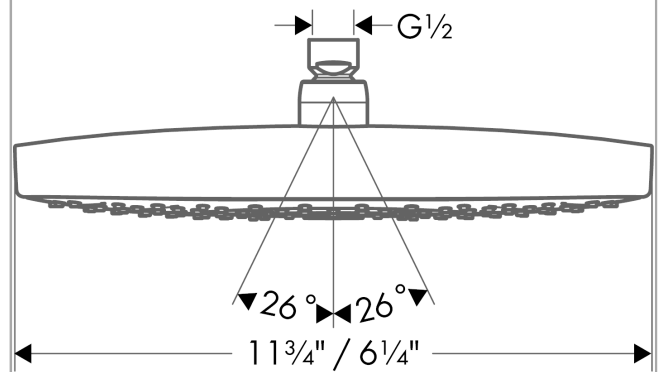

Raindance Select E
Showerhead 300 2-Jet, 2.0 GPM
 Finishes : **white/chrome** Part no. : **04534400**

Description

Features

- 146 no-clog spray channels
- Spray modes: RainAir, Rain
- Flow: 2.0 GPM (7.6 L/Min)
- Select button for comfortable alternation of spray modes
- Fully-finished matching spray face
- Spray face removable for cleaning

Item details

List Price \$ 680.00

Technology

Compliance

Product image

Scale drawing

Raindance Select E
Showerhead 300 2-Jet, 2.0 GPM
Finishes : **white/chrome** Part no. : **04534400**

Exploded drawing

Year of production: >02/18

Raindance Select E
Showerhead 300 2-Jet, 2.0 GPM
 Finishes : **white/chrome** Part no. : **04534400**

Spare parts list

Year of production: >02/18

Pos.	Description	Part no.	Price	PU
1	selector assy	93091000	-	1
2	filter	97735000	-	1
3	flat seal	97674000	-	1