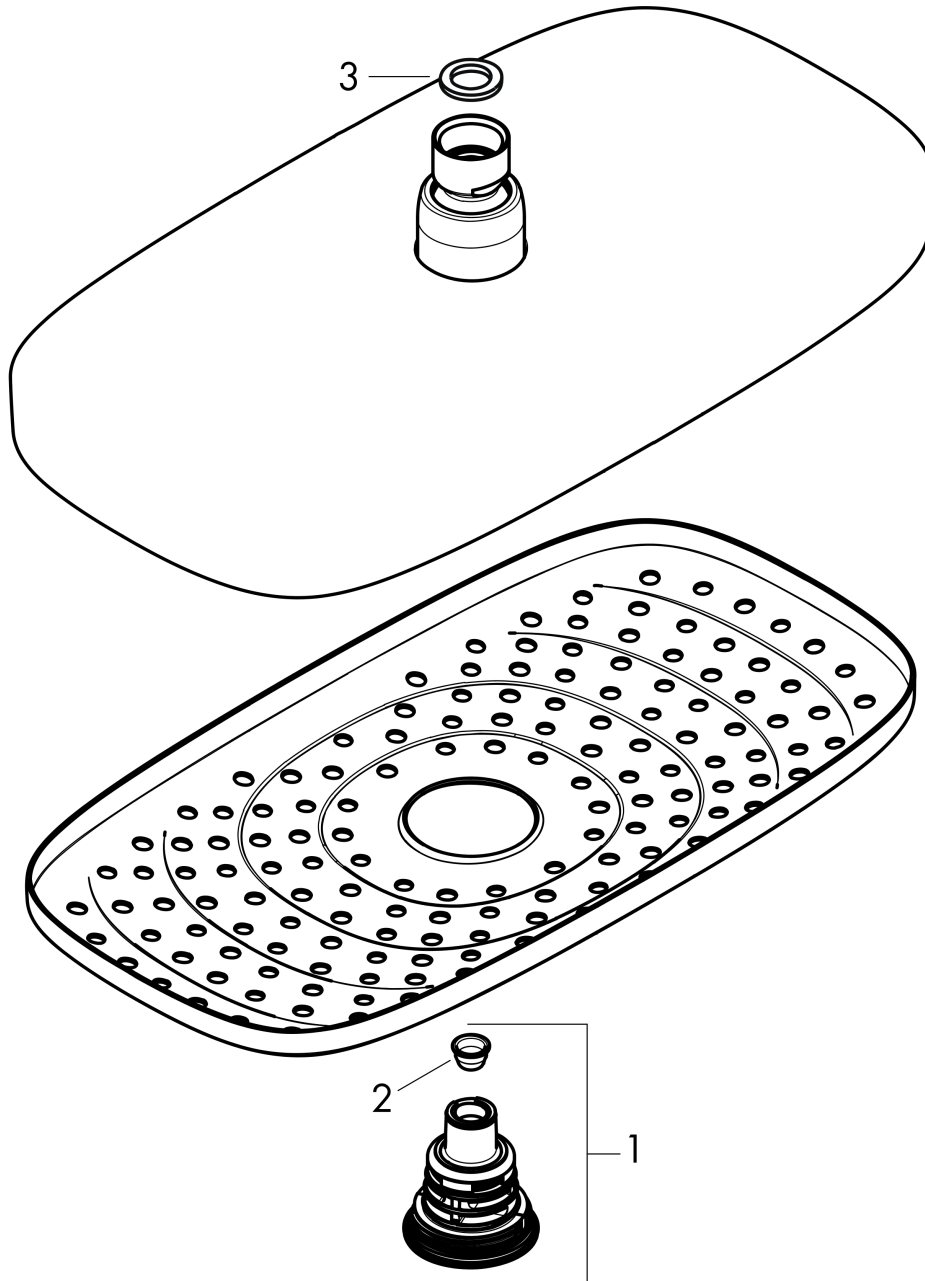

Raindance Select E
Showerhead 300 2-Jet, 2.0 GPM
 Finishes : **white/chrome** Part no. : **04534400**

Description

Features

- 146 no-clog spray channels
- Spray modes: RainAir, Rain
- Flow: 2.0 GPM (7.6 L/Min)
- Select button for comfortable alternation of spray modes
- Fully-finished matching spray face
- Spray face removable for cleaning

Item details

List Price \$ 680.00

Technology

Compliance

Product image

Scale drawing

Raindance Select E
Showerhead 300 2-Jet, 2.0 GPM
Finishes : **white/chrome** Part no. : **04534400**

Exploded drawing

Year of production: >02/18

Raindance Select E
Showerhead 300 2-Jet, 2.0 GPM
 Finishes : **white/chrome** Part no. : **04534400**

Spare parts list

Year of production: >02/18

Pos.	Description	Part no.	Price	PU
1	selector assy	93091000	-	1
2	filter	97735000	-	1
3	flat seal	97674000	-	1