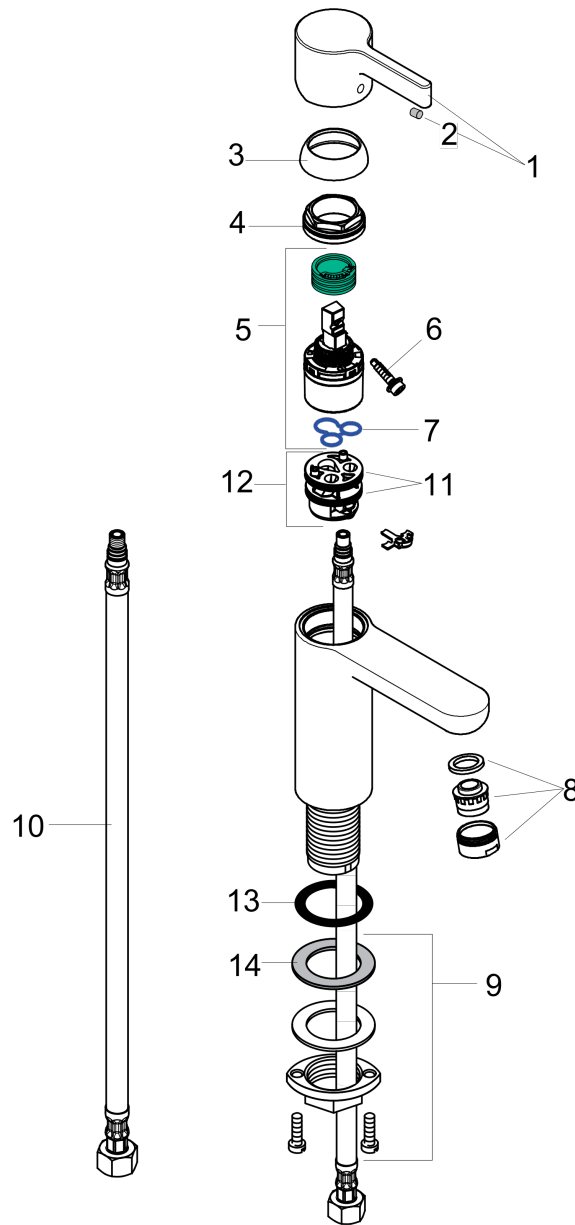

**Metris S**  
**Single-Hole Faucet 100, 1.0 GPM**  
 Finishes : **chrome** Part no. : **04531000**

**Description**

**Features**

- Aerated spray
- Flow: 1.0 GPM (3.8 L/Min)
- Ceramic cartridge

**Item details**

List Price \$ 324.00

**Technology**

**Compliance**

**Product image**

**Scale drawing**

**Metris S**  
**Single-Hole Faucet 100, 1.0 GPM**  
 Finishes : **chrome** Part no. : **04531000**

Exploded drawing

Year of production: >07/16

**Metris S**

**Single-Hole Faucet 100, 1.0 GPM**

Finishes : **chrome** Part no. : **04531000**

**Spare parts list**

Year of production: >07/16

Pos.	Description	Part no.	Price	PU
1	handle	31093000	-	1
2	screw cover	96338000	-	1
3	flange	97406000	-	1
4	nut	97209000	-	1
5	cartridge, assy	95646001	-	1
6	locking screw for handle	95140000	-	1
7	seal	95008000	-	1
8	aerator M24x1	98453000	-	1
9	fixing set (Ø 32)	13961000	-	1
10	connection hose 18½" M8x0,75 3/8"	96321001	-	1
11	O-Ring 30x2	98186000	-	1
12	adapter for cartridge	98750000	-	1
13	flat seal	98749000	-	1
14	lever collar	97548000	-	1