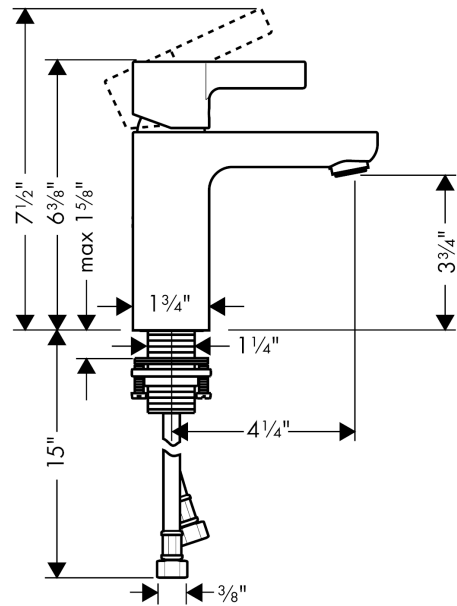

**Metris S**  
**Single-Hole Faucet 100, 1.0 GPM**  
 Finishes : **chrome** Part no. : **04531000**

**Description**

**Features**

- Aerated spray
- Flow: 1.0 GPM (3.8 L/Min)
- Ceramic cartridge

**Item details**

List Price \$ 324.00

**Technology**

**Compliance**

**Product image**

**Scale drawing**

**Metris S**  
**Single-Hole Faucet 100, 1.0 GPM**  
 Finishes : **chrome** Part no. : **04531000**

Exploded drawing

Year of production: >07/16

**Metris S**

**Single-Hole Faucet 100, 1.0 GPM**

Finishes : **chrome** Part no. : **04531000**

**Spare parts list**

Year of production: >07/16

Pos.	Description	Part no.	Price	PU
1	handle	31093000	-	1
2	screw cover	96338000	-	1
3	flange	97406000	-	1
4	nut	97209000	-	1
5	cartridge, assy	95646001	-	1
6	locking screw for handle	95140000	-	1
7	seal	95008000	-	1
8	aerator M24x1	98453000	-	1
9	fixing set (Ø 32)	13961000	-	1
10	connection hose 18½" M8x0,75 3/8"	96321001	-	1
11	O-Ring 30x2	98186000	-	1
12	adapter for cartridge	98750000	-	1
13	flat seal	98749000	-	1
14	lever collar	97548000	-	1