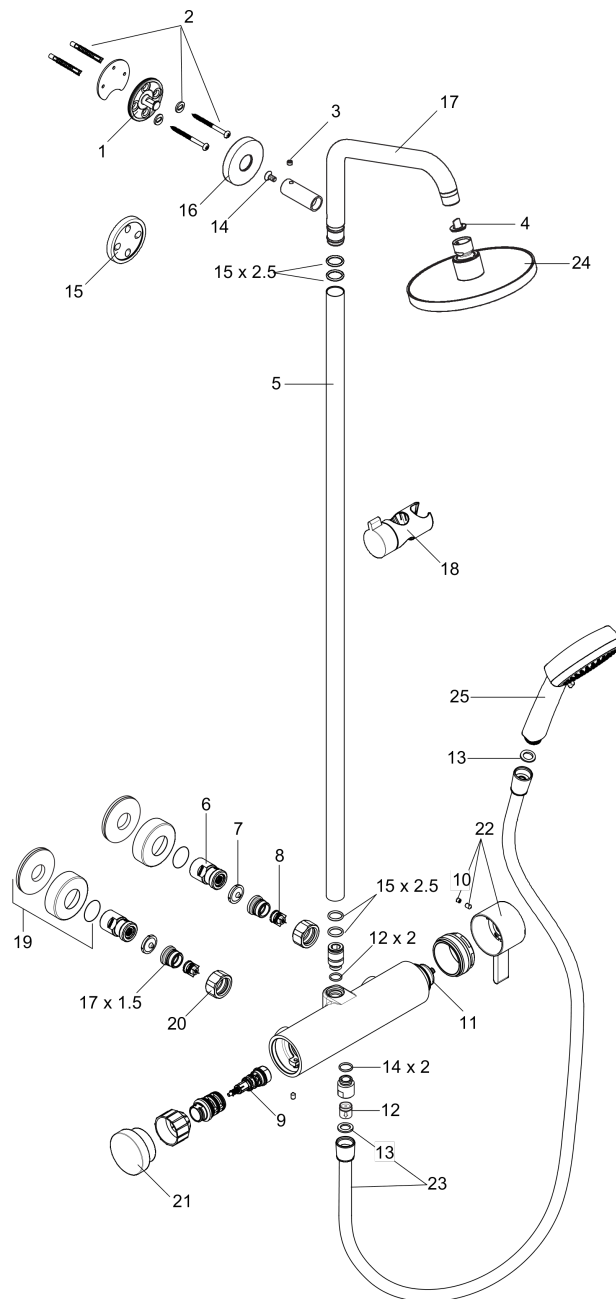

**Croma**  
**Showerpipes 160 1-Jet with Pressure Balance, 2.0 GPM**  
 Finishes : **chrome** Part no. : **04530000**

**Description**

**Features**

- consists of: Showerhead, Handshower, Single lever shower mixer, Handshower hose, Slider
- Flow: 2.0 GPM (7.6 L/Min)
- Exposed installation
- Pressure balance cartridge
- Locking push-button diverts flow to handshower

**Item details**

List Price \$ 785.00

**Technology**

**Compliance**

**Product image**

**Scale drawing**

**Croma**  
**Showerpipe 160 1-Jet with Pressure Balance, 2.0 GPM**  
 Finishes : **chrome**    Part no. : **04530000**

Exploded drawing

Year of production: >07/15

**Croma**  
**Showerpipe 160 1-Jet with Pressure Balance, 2.0 GPM**  
 Finishes : **chrome** Part no. : **04530000**

## Spare parts list

Year of production: >07/15

Pos.	Description	Part no.	Price	PU
1	wall flange	95688000	-	1
2	mounting set	96179000	-	1
3	hollow set screw M6x5	98447000	-	1
4	filter packing	88649000	-	1
5	pipe 1450 mm	96770000	-	1
6	isolation valve	98341000	-	1
7	filter packing	96922000	-	1
8	non return valve	96737000	-	1
9	selector (invers)	95657000	-	1
10	screw cover	95181000	-	1
11	cartridge, assy	88727000	-	1
12	non return valve	97980000	-	1
13	seal	98058000	-	1
14	screw	92137000	-	1
15	tile-matching-disk	95239000	-	1
16	escutcheon Ø 60 mm	95692000	-	1
17	shower arm	95137000	-	1
18	support, assy	95160000	-	1
19	escutcheon	98340000	-	1
20	set of nuts	96157000	-	1
21	handle	92619001	-	1
22	handle	88763000	-	1
23	shower hose 1,60 m	28276003	-	1
24	showerhead cpl.	28450001	-	1
25	handshower	04083000	-	1