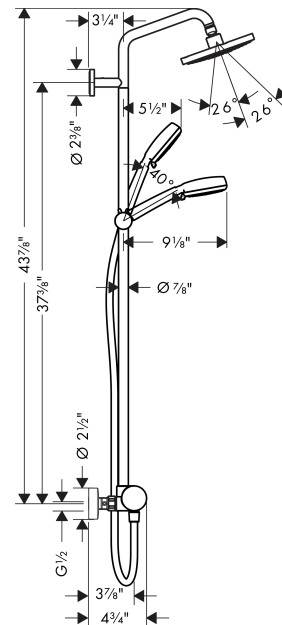

**Croma**  
**Showerpipes 160 1-Jet with Pressure Balance, 2.0 GPM**  
 Finishes : **chrome** Part no. : **04530000**

**Description**

**Features**

- consists of: Showerhead, Handshower, Single lever shower mixer, Handshower hose, Slider
- Flow: 2.0 GPM (7.6 L/Min)
- Exposed installation
- Pressure balance cartridge
- Locking push-button diverts flow to handshower

**Item details**

List Price \$ 785.00

**Technology**

**Compliance**

**Product image**

**Scale drawing**

**Croma**  
**Showerpipe 160 1-Jet with Pressure Balance, 2.0 GPM**  
 Finishes : **chrome**    Part no. : **04530000**

Exploded drawing

Year of production: >07/15

**Croma**  
**Showerpipe 160 1-Jet with Pressure Balance, 2.0 GPM**  
 Finishes : **chrome** Part no. : **04530000**

## Spare parts list

Year of production: >07/15

Pos.	Description	Part no.	Price	PU
1	wall flange	95688000	-	1
2	mounting set	96179000	-	1
3	hollow set screw M6x5	98447000	-	1
4	filter packing	88649000	-	1
5	pipe 1450 mm	96770000	-	1
6	isolation valve	98341000	-	1
7	filter packing	96922000	-	1
8	non return valve	96737000	-	1
9	selector (invers)	95657000	-	1
10	screw cover	95181000	-	1
11	cartridge, assy	88727000	-	1
12	non return valve	97980000	-	1
13	seal	98058000	-	1
14	screw	92137000	-	1
15	tile-matching-disk	95239000	-	1
16	escutcheon Ø 60 mm	95692000	-	1
17	shower arm	95137000	-	1
18	support, assy	95160000	-	1
19	escutcheon	98340000	-	1
20	set of nuts	96157000	-	1
21	handle	92619001	-	1
22	handle	88763000	-	1
23	shower hose 1,60 m	28276003	-	1
24	showerhead cpl.	28450001	-	1
25	handshower	04083000	-	1