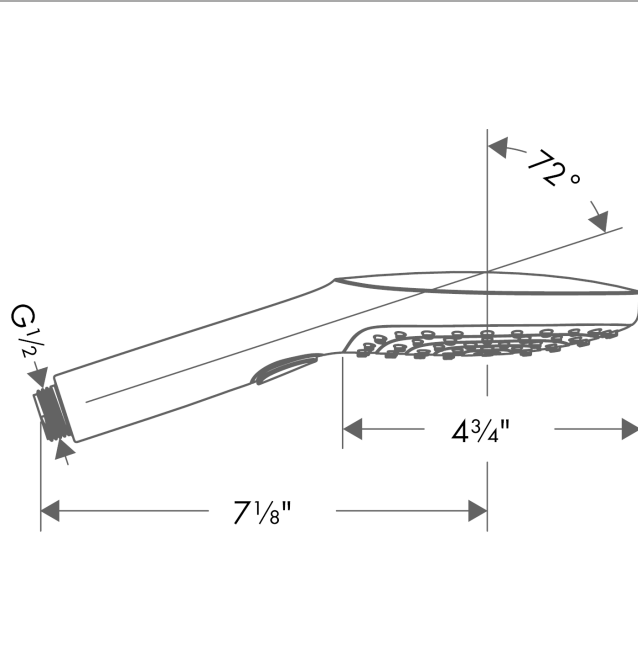

Raindance Select E
Handshower 120 3-Jet, 2.0 GPM
 Finishes : **white/chrome** Part no. : **04528400**

Description

Features

- Select button for comfortable alternation of spray modes
- 78 no-clog spray channels
- Spray modes: RainAir, Rain, Whirl
- Flow: 2.0 GPM (7.6 L/Min)
- Fully-finished matching spray face

Item details

List Price \$ 149.00

Technology

Compliance

Product image

Scale drawing

Raindance Select E
Handshower 120 3-Jet, 2.0 GPM
Finishes : **white/chrome** Part no. : **04528400**

Exploded drawing

Year of production: >01/14

Raindance Select E
Handshower 120 3-Jet, 2.0 GPM
 Finishes : **white/chrome** Part no. : **04528400**

Spare parts list

Year of production: >01/14

Pos.	Description	Part no.	Price	PU
1	filter packing	94246000	-	1