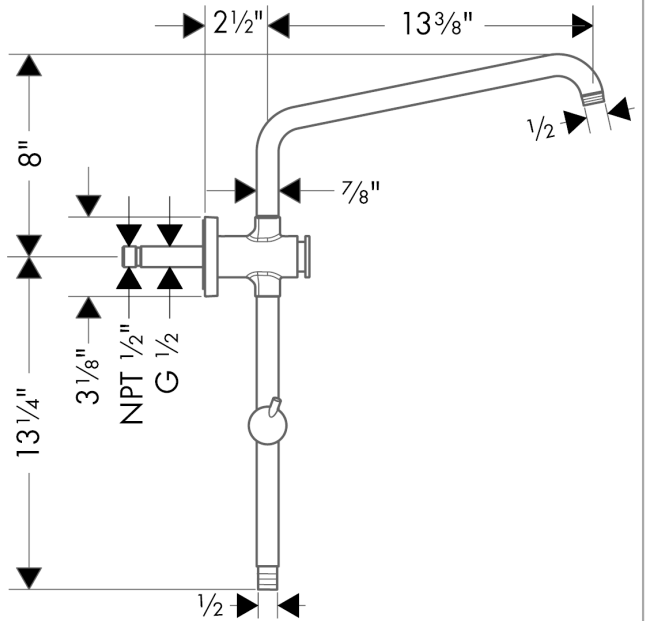

Croma
SAM Set Plus without Shower Components
 Finishes : **chrome** Part no. : **04527000**

Description

Features

- consists of: Handshower hose, Slider
- Suitable for shower and tub/shower installations
- Locking push-button diverts flow to handshower
- Not included: Showerhead and handshower must be ordered separately

Item details

List Price \$ 344.00

Compliance

Product image

Scale drawing

Croma
SAM Set Plus without Shower Components
Finishes : **chrome** Part no. : **04527000**

Exploded drawing

Year of production: >07/14

Croma
SAM Set Plus without Shower Components
 Finishes : **chrome** Part no. : **04527000**

Spare parts list

Year of production: >07/14

Pos.	Description	Part no.	Price	PU
1	O-ring 65x2	98472000	-	1
2	O-ring 25x2,5	92146000	-	1
3	support, assy	95160000	-	1
4	set of non return valves DW 15	94074000	-	1
5	selector (invers)	95657000	-	1
6	hollow set screw M5x8	92851000	-	1