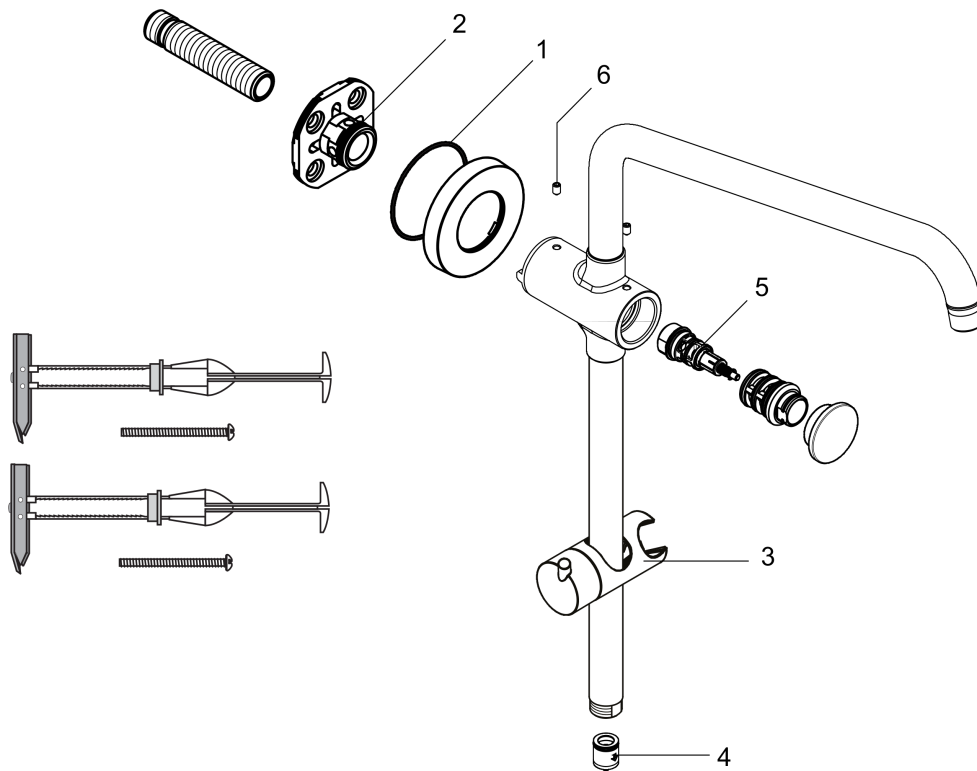

Croma
SAM Set Plus without Shower Components
 Finishes : **chrome** Part no. : **04527000**

Description

Features

- consists of: Handshower hose, Slider
- Suitable for shower and tub/shower installations
- Locking push-button diverts flow to handshower
- Not included: Showerhead and handshower must be ordered separately

Item details

List Price \$ 344.00

Compliance

Product image

Scale drawing

Croma
SAM Set Plus without Shower Components
Finishes : **chrome** Part no. : **04527000**

Exploded drawing

Year of production: >07/14

Croma
SAM Set Plus without Shower Components
 Finishes : **chrome** Part no. : **04527000**

Spare parts list

Year of production: >07/14

Pos.	Description	Part no.	Price	PU
1	O-ring 65x2	98472000	-	1
2	O-ring 25x2,5	92146000	-	1
3	support, assy	95160000	-	1
4	set of non return valves DW 15	94074000	-	1
5	selector (invers)	95657000	-	1
6	hollow set screw M5x8	92851000	-	1