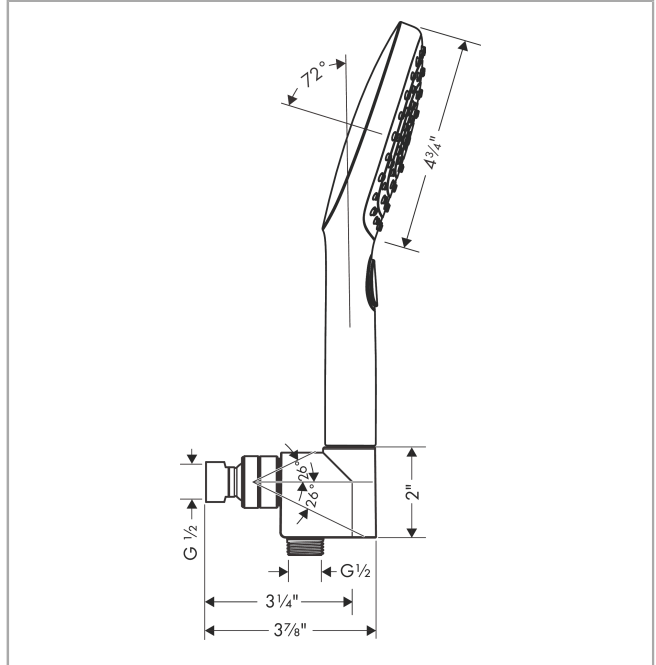

Raindance Select E
Handshower Set 120 3-Jet, 2.0 GPM
 Finishes : **white/chrome** Part no. : **04520400**

Description

Features

- consists of: Handshower, Handshower holder, Handshower hose
- Spray modes: RainAir, Rain, Whirl
- Select button for comfortable alternation of spray modes
- 26° adjustment
- Flow: 2.0 GPM (7.6 L/Min)

Item details

List Price \$ 226.00

Technology

Compliance

Product image

Scale drawing

Raindance Select E
Handshower Set 120 3-Jet, 2.0 GPM
Finishes : **white/chrome** Part no. : **04520400**

Exploded drawing

Year of production: >11/18

Raindance Select E
Handshower Set 120 3-Jet, 2.0 GPM
 Finishes : **white/chrome** Part no. : **04520400**

Spare parts list

Year of production: >11/18

Pos.	Description	Part no.	Price	PU
1	support	04580000	-	1
2	filter packing	88649000	-	1
3	nut	97958000	-	1
4	lever collar	97536000	-	1
5	seal	97606000	-	1
6	ball joint	97331000	-	1
7	set of non return valves DW 15	94074000	-	1
8	seal	98058000	-	1
9	shower hose 1,60 m	28276003	-	1
10	filter packing	94246000	-	1
11	handshower	04528400	-	1