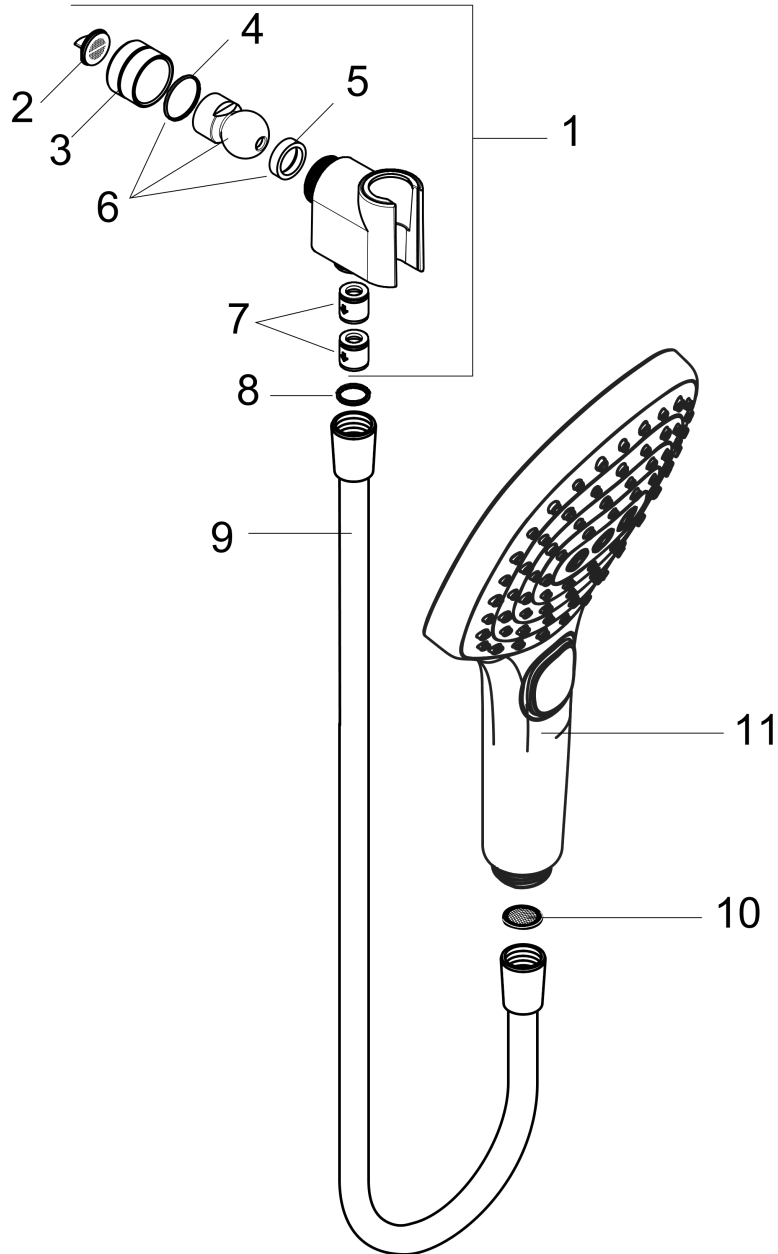

Raindance Select E
Handshower Set 120 3-Jet, 2.0 GPM
 Finishes : **white/chrome** Part no. : **04520400**

Description

Features

- consists of: Handshower, Handshower holder, Handshower hose
- Spray modes: RainAir, Rain, Whirl
- Select button for comfortable alternation of spray modes
- 26° adjustment
- Flow: 2.0 GPM (7.6 L/Min)

Item details

List Price \$ 226.00

Technology

Compliance

Product image

Scale drawing

Raindance Select E
Handshower Set 120 3-Jet, 2.0 GPM
Finishes : **white/chrome** Part no. : **04520400**

Exploded drawing

Year of production: >11/18

Raindance Select E
Handshower Set 120 3-Jet, 2.0 GPM
 Finishes : **white/chrome** Part no. : **04520400**

Spare parts list

Year of production: >11/18

Pos.	Description	Part no.	Price	PU
1	support	04580000	-	1
2	filter packing	88649000	-	1
3	nut	97958000	-	1
4	lever collar	97536000	-	1
5	seal	97606000	-	1
6	ball joint	97331000	-	1
7	set of non return valves DW 15	94074000	-	1
8	seal	98058000	-	1
9	shower hose 1,60 m	28276003	-	1
10	filter packing	94246000	-	1
11	handshower	04528400	-	1