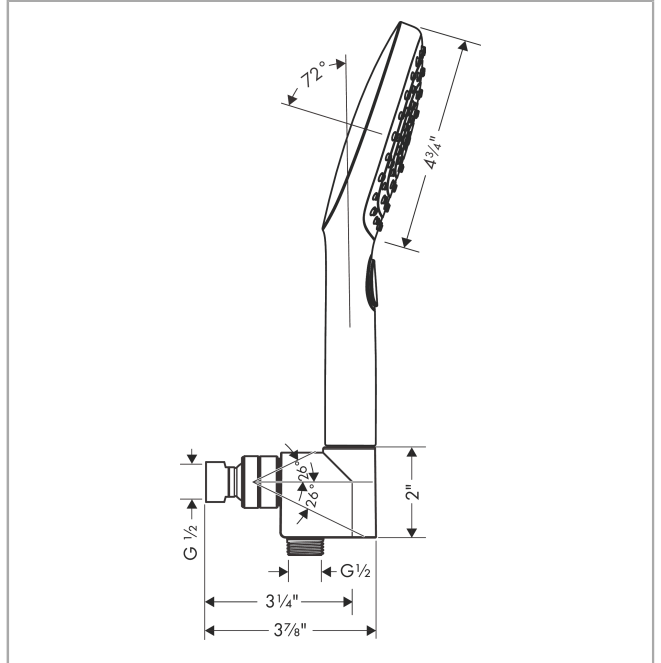

Raindance Select E
Handshower Set 120 3-Jet, 2.0 GPM
 Finishes : **chrome** Part no. : **04520000**

Description

Features

- consists of: Handshower, Handshower holder, Handshower hose
- Spray modes: RainAir, Rain, Whirl
- Select button for comfortable alternation of spray modes
- 26° adjustment
- Flow: 2.0 GPM (7.6 L/Min)

Item details

List Price \$ 226.00

Technology

Compliance

Product image

Scale drawing

Raindance Select E
Handshower Set 120 3-Jet, 2.0 GPM
 Finishes : **chrome** Part no. : **04520000**

Exploded drawing