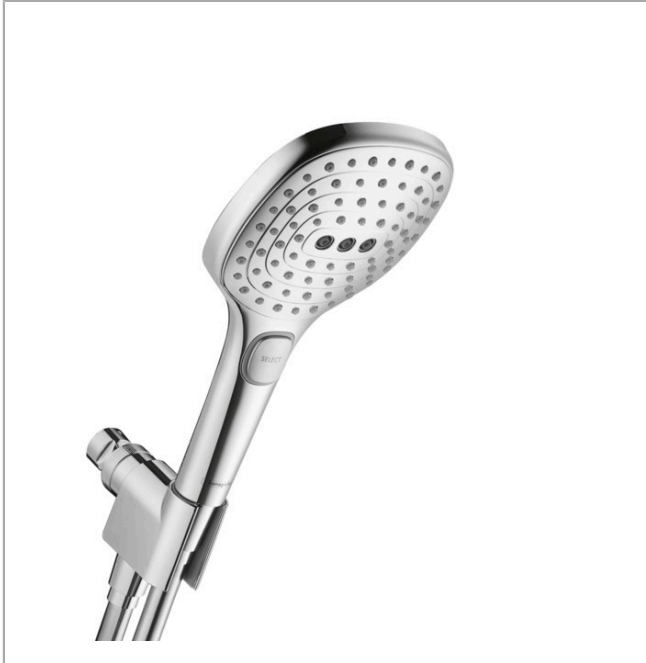

Raindance Select E
Handshower Set 120 3-Jet, 2.0 GPM
 Finishes : **chrome** Part no. : **04520000**

Description

Features

- consists of: Handshower, Handshower holder, Handshower hose
- Spray modes: RainAir, Rain, Whirl
- Select button for comfortable alternation of spray modes
- 26° adjustment
- Flow: 2.0 GPM (7.6 L/Min)

Item details

List Price \$ 226.00

Technology

Compliance

Product image

Scale drawing

Raindance Select E
Handshower Set 120 3-Jet, 2.0 GPM
 Finishes : **chrome** Part no. : **04520000**

Exploded drawing