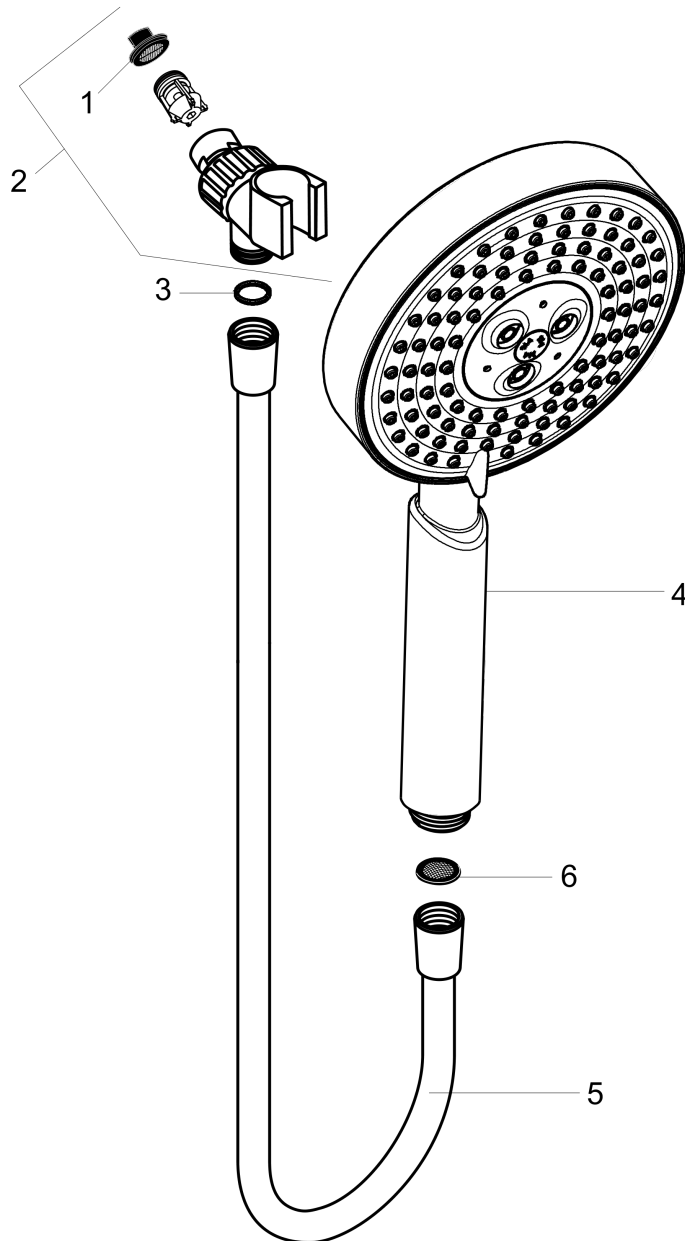

**Raindance S**  
**Handshower Set 100 3-Jet, 2.0 GPM**  
 Finishes : **chrome** Part no. : **04518000**

**Description**

**Features**

- consists of: Handshower, Handshower holder, Handshower hose
- Spray modes: RainAir, BalanceAir, Whirl
- 30° adjustment
- Flow: 2.0 GPM (7.6 L/Min)

**Item details**

List Price \$ 248.00

**Technology**

**Compliance**

**Product image**

**Scale drawing**

**Raindance S**  
**Handshower Set 100 3-Jet, 2.0 GPM**  
Finishes : **chrome**    Part no. : **04518000**

Exploded drawing

Year of production: >09/12

**Raindance S**

**Handshower Set 100 3-Jet, 2.0 GPM**

Finishes : **chrome** Part no. : **04518000**

**Spare parts list**

Year of production: >09/12

<b>Pos.</b>	<b>Description</b>	<b>Part no.</b>	<b>Price</b>	<b>PU</b>
1	filter packing	88649000	-	1
2	shower holder	06505003	-	1
3	washer	88651000	-	1
4	handshower	04341000	-	1
5	shower hose 1,60 m	28276003	-	1
6	filter packing	94246000	-	1