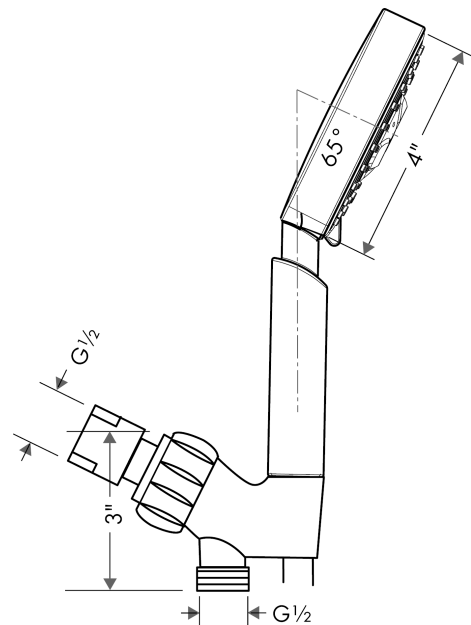

**Raindance S**  
**Handshower Set 100 3-Jet, 2.0 GPM**  
 Finishes : **chrome** Part no. : **04518000**

**Description**

**Features**

- consists of: Handshower, Handshower holder, Handshower hose
- Spray modes: RainAir, BalanceAir, Whirl
- 30° adjustment
- Flow: 2.0 GPM (7.6 L/Min)

**Item details**

List Price \$ 248.00

**Technology**

**Compliance**

**Product image**

**Scale drawing**

**Raindance S**  
**Handshower Set 100 3-Jet, 2.0 GPM**  
Finishes : **chrome**    Part no. : **04518000**

Exploded drawing

Year of production: >09/12

**Raindance S**

**Handshower Set 100 3-Jet, 2.0 GPM**

Finishes : **chrome** Part no. : **04518000**

**Spare parts list**

Year of production: >09/12

<b>Pos.</b>	<b>Description</b>	<b>Part no.</b>	<b>Price</b>	<b>PU</b>
1	filter packing	88649000	-	1
2	shower holder	06505003	-	1
3	washer	88651000	-	1
4	handshower	04341000	-	1
5	shower hose 1,60 m	28276003	-	1
6	filter packing	94246000	-	1