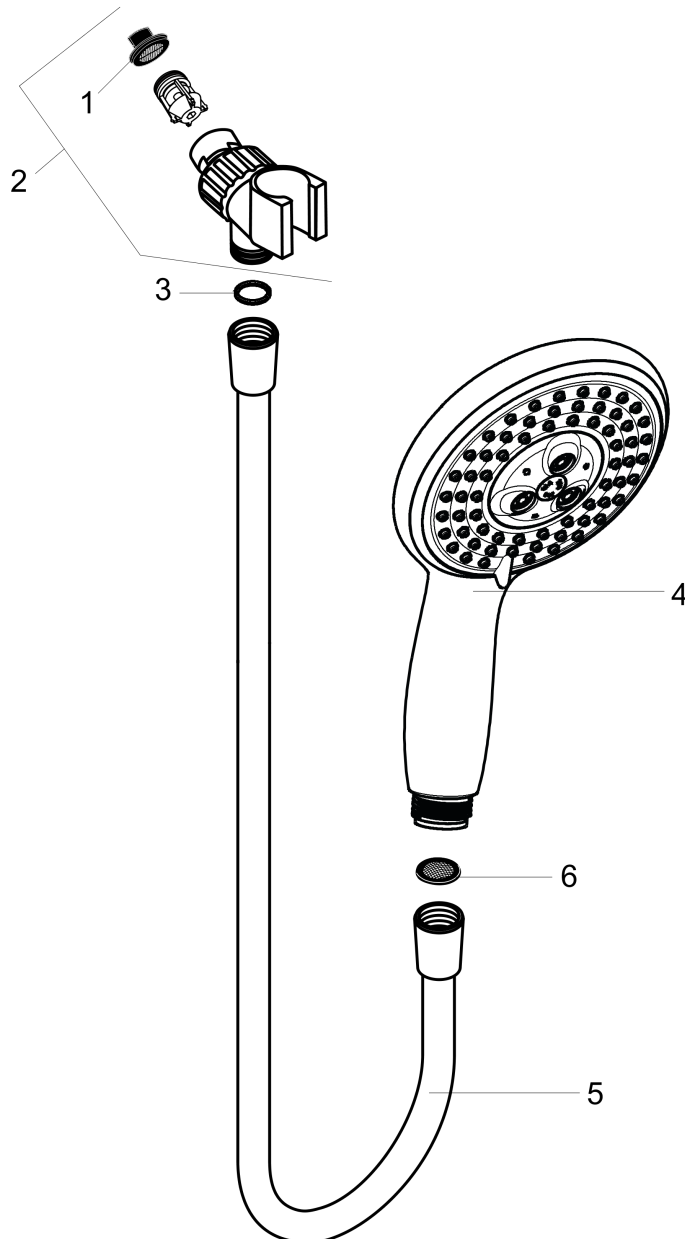

**Raindance E**  
**Handshower Set 100 3-Jet, 2.0 GPM**  
 Finishes : **chrome**    Part no. : **04517000**

**Description**

**Features**

- consists of: Handshower, Handshower holder, Handshower hose
- Spray modes: RainAir, BalanceAir, Whirl
- 30° adjustment
- Flow: 2.0 GPM (7.6 L/Min)

**Item details**

List Price \$ 226.00

**Technology**

**Compliance**

**Product image**

**Scale drawing**

**Raindance E**  
**Handshower Set 100 3-Jet, 2.0 GPM**  
Finishes : **chrome**    Part no. : **04517000**

Exploded drawing

Year of production: >09/12

**Raindance E**

**Handshower Set 100 3-Jet, 2.0 GPM**

Finishes : **chrome** Part no. : **04517000**

**Spare parts list**

Year of production: >09/12

Pos.	Description	Part no.	Price	PU
1	filter packing	88649000	-	1
2	shower holder	06505003	-	1
3	washer	88651000	-	1
4	handshower	04344000	-	1
5	shower hose 1,60 m	28276003	-	1
6	filter packing	94246000	-	1