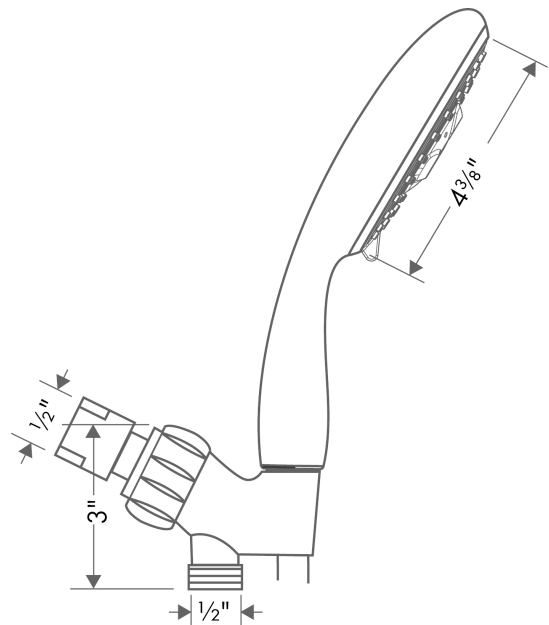

**Raindance E**  
**Handshower Set 100 3-Jet, 2.0 GPM**  
 Finishes : **chrome**    Part no. : **04517000**

**Description**

**Features**

- consists of: Handshower, Handshower holder, Handshower hose
- Spray modes: RainAir, BalanceAir, Whirl
- 30° adjustment
- Flow: 2.0 GPM (7.6 L/Min)

**Item details**

List Price \$ 226.00

**Technology**

**Compliance**

**Product image**

**Scale drawing**

**Raindance E**  
**Handshower Set 100 3-Jet, 2.0 GPM**  
Finishes : **chrome**    Part no. : **04517000**

Exploded drawing

Year of production: >09/12

**Raindance E**

**Handshower Set 100 3-Jet, 2.0 GPM**

Finishes : **chrome** Part no. : **04517000**

**Spare parts list**

Year of production: >09/12

Pos.	Description	Part no.	Price	PU
1	filter packing	88649000	-	1
2	shower holder	06505003	-	1
3	washer	88651000	-	1
4	handshower	04344000	-	1
5	shower hose 1,60 m	28276003	-	1
6	filter packing	94246000	-	1