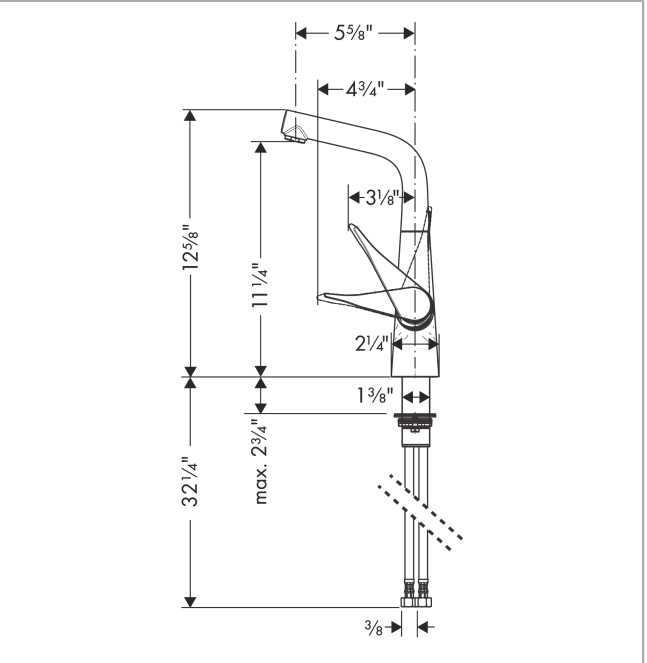

Metris

Bar Faucet, 1.5 GPM

Finishes : **chrome** Part no. : **04509000**

Description

Features

- Swivel range 150°
- Aerated spray
- Single-hole installation
- Flow: 1.5 GPM (5.7 L/Min)
- Ceramic cartridge
- 3/8" connections

Item details

List Price \$ 435.00

Technology

Compliance

Product image

Scale drawing

Metris

Bar Faucet, 1.5 GPM

Finishes : **chrome** Part no. : **04509000**

Exploded drawing

Year of production: >10/18

Metris

Bar Faucet, 1.5 GPM

Finishes : **chrome** Part no. : **04509000**

Spare parts list

Year of production: >10/18

Pos.	Description	Part no.	Price	PU
1	handle	98455000	-	1
2	screw cover	96338000	-	1
3	flange	95498000	-	1
4	nut	97209000	-	1
5	cartridge, assy	92730000	-	1
6	locking screw for handle	95140000	-	1
7	seal	95008000	-	1
8	spout cpl.	92258000	-	1
9	aerator M24x1 (5 l/min)	13185000	-	1
10	sealing set	92646000	-	1
11	axialring	97558000	-	1
12	fixing set (Ø 34)	95049000	-	1
13	lever collar	97548000	-	1
14	connection hose 35½" M8x0,75 3/8"	96316001	-	1
15	O-Ring 14x2,5	98189000	-	1
16	screw cover	95181000	-	1
17	screw	97662000	-	1