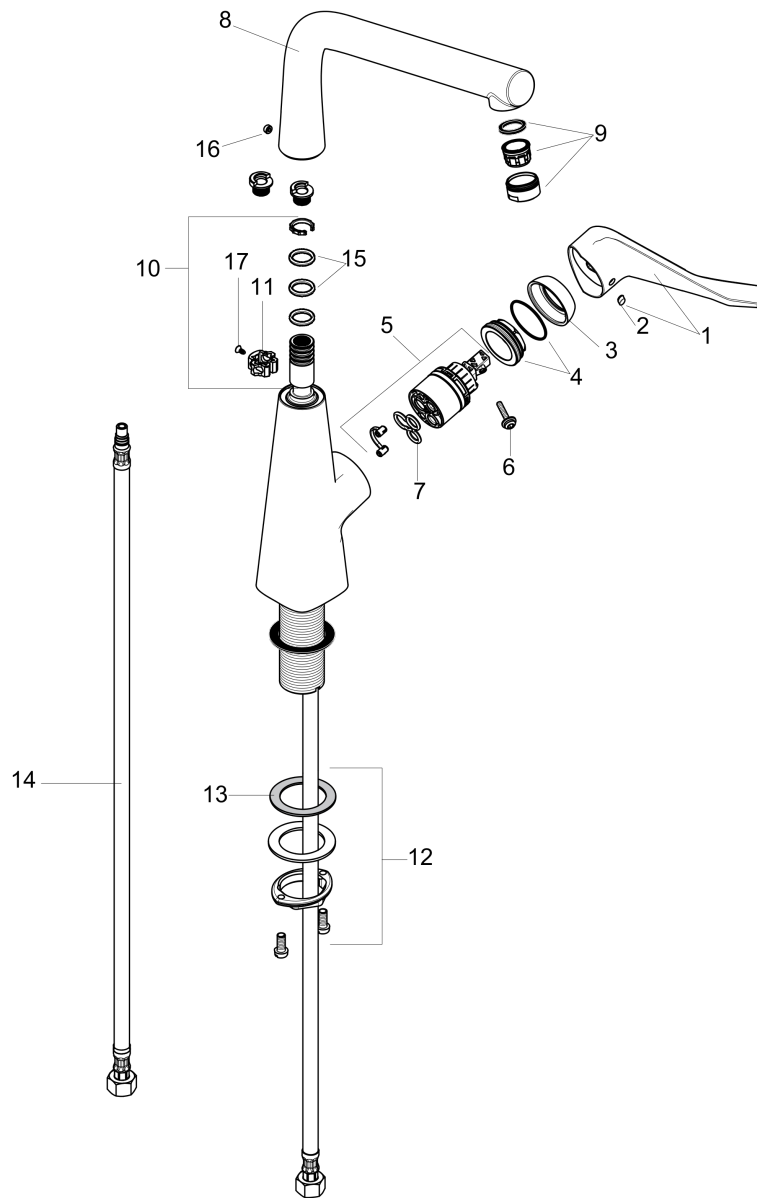

Metris

Bar Faucet, 1.5 GPM

Finishes : **chrome** Part no. : **04509000**

Description

Features

- Swivel range 150°
- Aerated spray
- Single-hole installation
- Flow: 1.5 GPM (5.7 L/Min)
- Ceramic cartridge
- 3/8" connections

Item details

List Price \$ 435.00

Technology

Compliance

Product image

Scale drawing

Metris

Bar Faucet, 1.5 GPM

Finishes : **chrome** Part no. : **04509000**

Exploded drawing

Year of production: >10/18

Metris

Bar Faucet, 1.5 GPM

Finishes : **chrome** Part no. : **04509000**

Spare parts list

Year of production: >10/18

Pos.	Description	Part no.	Price	PU
1	handle	98455000	-	1
2	screw cover	96338000	-	1
3	flange	95498000	-	1
4	nut	97209000	-	1
5	cartridge, assy	92730000	-	1
6	locking screw for handle	95140000	-	1
7	seal	95008000	-	1
8	spout cpl.	92258000	-	1
9	aerator M24x1 (5 l/min)	13185000	-	1
10	sealing set	92646000	-	1
11	axialring	97558000	-	1
12	fixing set (Ø 34)	95049000	-	1
13	lever collar	97548000	-	1
14	connection hose 35½" M8x0,75 3/8"	96316001	-	1
15	O-Ring 14x2,5	98189000	-	1
16	screw cover	95181000	-	1
17	screw	97662000	-	1