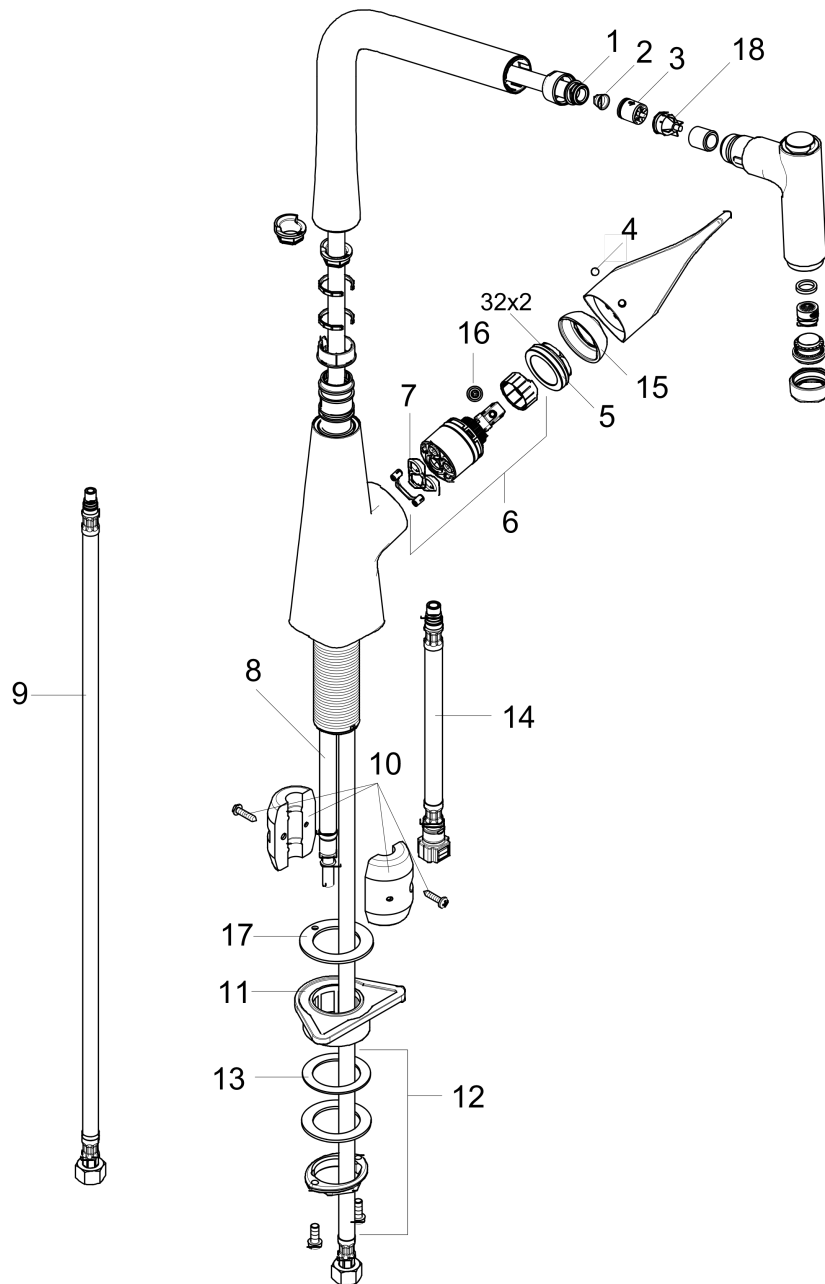

Metris
Prep Kitchen Faucet, 2-Spray Pull-Out, 1.75 GPM
 Finishes : **chrome** Part no. : **04508000**

Description

Features

- Swivel range 110° / 150°
- Laminar and needle spray
- Locking spray diverter (reverts to default spray mode upon valve closing)
- MagFit magnetic sprayhead docking
- Single-hole installation
- Flow: 1.75 GPM (6.6 L/Min)
- Ceramic cartridge
- 3/8" connections
- Integrated double backflow prevention

Item details

List Price \$ 642.00

Technology

Compliance

Product image

Scale drawing

Metris
Prep Kitchen Faucet, 2-Spray Pull-Out, 1.75 GPM
 Finishes : **chrome** Part no. : **04508000**

Exploded drawing

Year of production: >11/15

Metris

Prep Kitchen Faucet, 2-Spray Pull-Out, 1.75 GPM

Finishes : **chrome** Part no. : **04508000**

Spare parts list

Year of production: >11/15

Pos.	Description	Part no.	Price	PU
1	O-ring 11x2	98127000	-	1
2	filter	97735000	-	1
3	non return valve	93218000	-	1
4	screw cover	96338000	-	1
5	nut	97209000	-	1
6	cartridge, assy	92730000	-	1
7	seal	95008000	-	1
8	hose 1,50 m	88624000	-	1
9	connection hose 35½" M8x0,75 3/8"	96316001	-	1
10	weight	98551000	-	1
11	support	97523000	-	1
12	fixing set (Ø 34)	95049000	-	1
13	lever collar	97548000	-	1
14	connection hose 600 mm M10x1	95561000	-	1
15	flange	95498000	-	1
16	locking screw for handle	95140000	-	1
17	seal	92582000	-	1
18	non return valve	96737000	-	1
a	handspray	98492001	-	1
b	handle	98455000	-	1
c	spray former	92183000	-	1