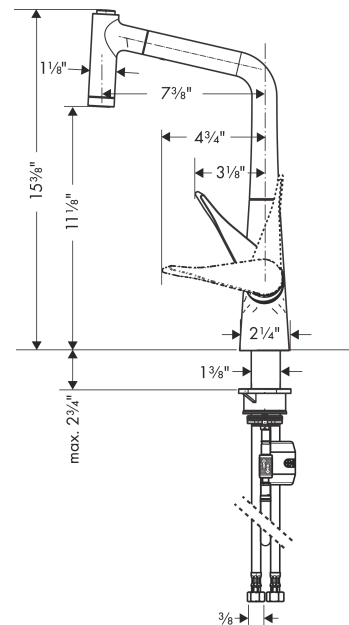

Metris
Prep Kitchen Faucet, 2-Spray Pull-Out, 1.75 GPM
 Finishes : **chrome** Part no. : **04508000**

Description

Features

- Swivel range 110° / 150°
- Laminar and needle spray
- Locking spray diverter (reverts to default spray mode upon valve closing)
- MagFit magnetic sprayhead docking
- Single-hole installation
- Flow: 1.75 GPM (6.6 L/Min)
- Ceramic cartridge
- 3/8" connections
- Integrated double backflow prevention

Item details

List Price \$ 642.00

Technology

Compliance

Product image

Scale drawing

Metris
Prep Kitchen Faucet, 2-Spray Pull-Out, 1.75 GPM
 Finishes : **chrome** Part no. : **04508000**

Exploded drawing

Year of production: >11/15

Metris

Prep Kitchen Faucet, 2-Spray Pull-Out, 1.75 GPM

Finishes : **chrome** Part no. : **04508000**

Spare parts list

Year of production: >11/15

Pos.	Description	Part no.	Price	PU
1	O-ring 11x2	98127000	-	1
2	filter	97735000	-	1
3	non return valve	93218000	-	1
4	screw cover	96338000	-	1
5	nut	97209000	-	1
6	cartridge, assy	92730000	-	1
7	seal	95008000	-	1
8	hose 1,50 m	88624000	-	1
9	connection hose 35½" M8x0,75 3/8"	96316001	-	1
10	weight	98551000	-	1
11	support	97523000	-	1
12	fixing set (Ø 34)	95049000	-	1
13	lever collar	97548000	-	1
14	connection hose 600 mm M10x1	95561000	-	1
15	flange	95498000	-	1
16	locking screw for handle	95140000	-	1
17	seal	92582000	-	1
18	non return valve	96737000	-	1
a	handspray	98492001	-	1
b	handle	98455000	-	1
c	spray former	92183000	-	1