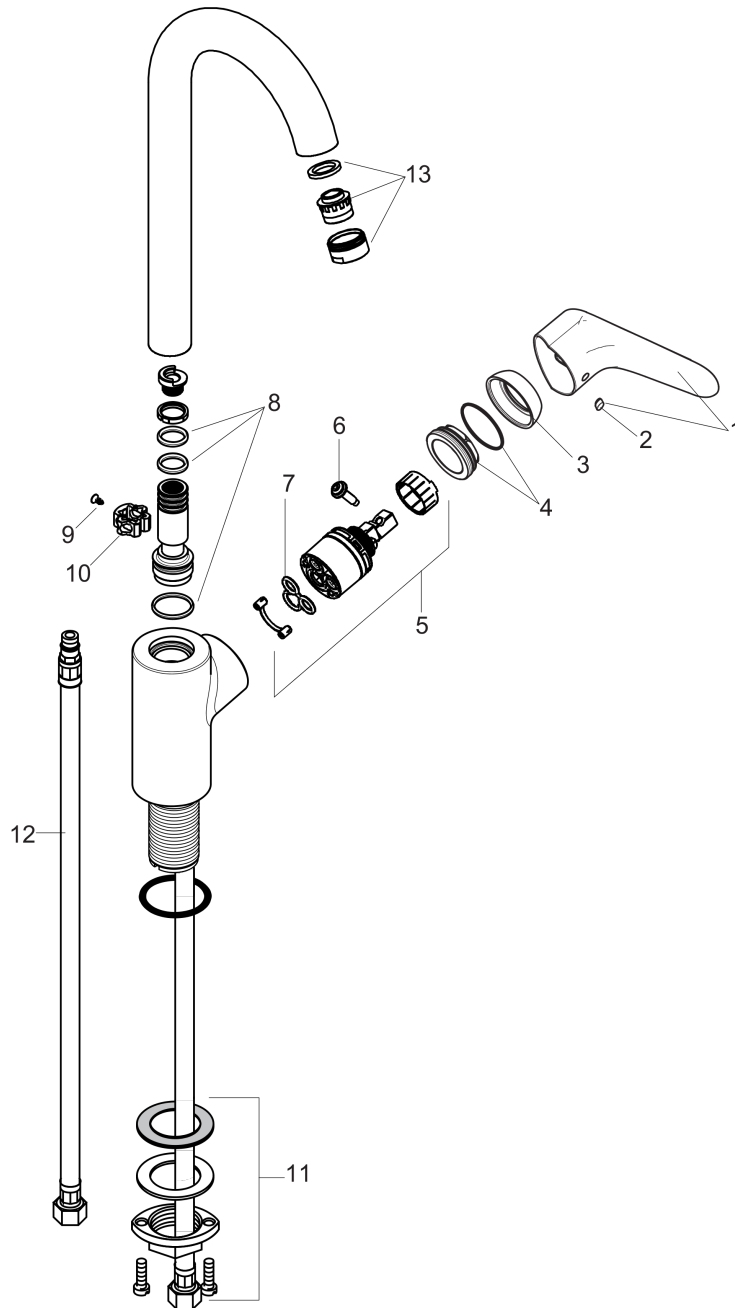

**Focus**

**Bar Faucet, 1.5 GPM**

Finishes : **chrome** Part no. : **04507001**

**Description**

**Features**

- Swivel range 150°
- Aerated spray
- Single-hole installation
- Flow: 1.5 GPM (5.7 L/Min)
- Ceramic cartridge
- 3/8" connections

**Item details**

List Price \$ 354.00

**Technology**

**Compliance**

**Product image**

**Scale drawing**

**Focus**

**Bar Faucet, 1.5 GPM**

Finishes : **chrome** Part no. : **04507001**

**Exploded drawing**

Year of production: >10/18

**Focus****Bar Faucet, 1.5 GPM**Finishes : **chrome** Part no. : **04507001****Spare parts list**

Year of production: &gt;10/18

Pos.	Description	Part no.	Price	PU
1	handle	98460000	-	1
2	screw cover	96338000	-	1
3	flange	95498000	-	1
4	nut	97209000	-	1
5	cartridge, assy	92730000	-	1
6	locking screw for handle	95140000	-	1
7	seal	95008000	-	1
8	sealing set	92646000	-	1
9	screw	97662000	-	1
10	axialring	97558000	-	1
11	fixing set (Ø 34)	95049000	-	1
12	connection hose 35½" M8x0,75 3/8"	96316001	-	1
13	aerator M24x1 (5 l/min)	88744000	-	1