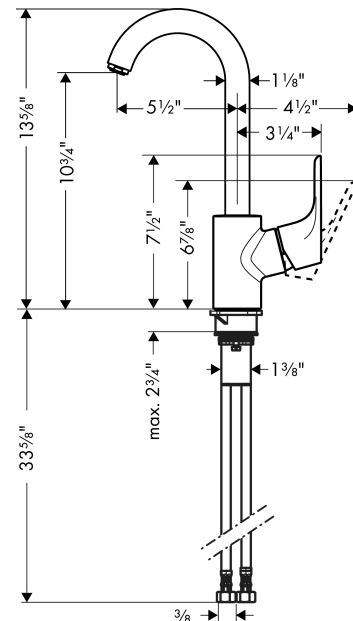

**Focus**

**Bar Faucet, 1.5 GPM**

Finishes : **chrome** Part no. : **04507001**

**Description**

**Features**

- Swivel range 150°
- Aerated spray
- Single-hole installation
- Flow: 1.5 GPM (5.7 L/Min)
- Ceramic cartridge
- 3/8" connections

**Item details**

List Price \$ 354.00

**Technology**

**Compliance**

**Product image**

**Scale drawing**

**Focus**

**Bar Faucet, 1.5 GPM**

Finishes : **chrome** Part no. : **04507001**

**Exploded drawing**

Year of production: >10/18

**Focus****Bar Faucet, 1.5 GPM**Finishes : **chrome** Part no. : **04507001****Spare parts list**

Year of production: &gt;10/18

Pos.	Description	Part no.	Price	PU
1	handle	98460000	-	1
2	screw cover	96338000	-	1
3	flange	95498000	-	1
4	nut	97209000	-	1
5	cartridge, assy	92730000	-	1
6	locking screw for handle	95140000	-	1
7	seal	95008000	-	1
8	sealing set	92646000	-	1
9	screw	97662000	-	1
10	axialring	97558000	-	1
11	fixing set (Ø 34)	95049000	-	1
12	connection hose 35½" M8x0,75 3/8"	96316001	-	1
13	aerator M24x1 (5 l/min)	88744000	-	1