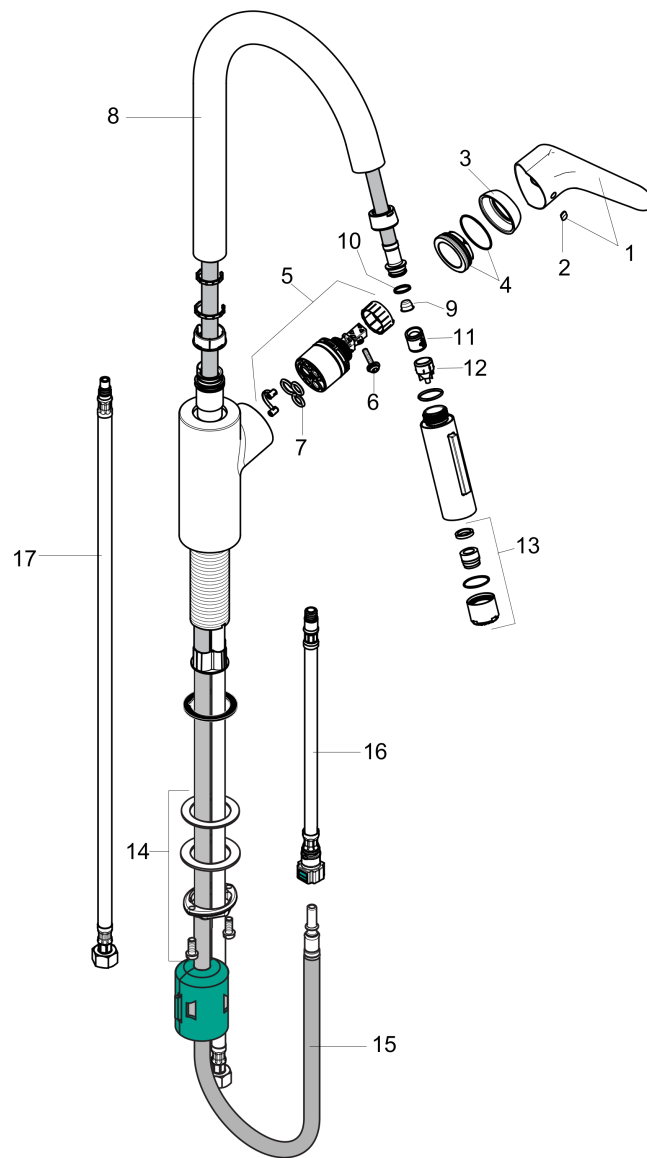

Focus

Prep Kitchen Faucet, 2-Spray Pull-Down, 1.75 GPM

Finishes : **chrome** Part no. : **04506001**

Description

Features

- Swivel range 150°
- Laminar and needle spray
- Toggle spray diverter
- MagFit magnetic sprayhead docking
- Single-hole installation
- Flow: 1.75 GPM (6.6 L/Min)
- Ceramic cartridge
- 3/8" connections
- Integrated double backflow prevention

Item details

List Price \$ 477.00

Technology

Compliance

Product image

Scale drawing

Focus
Prep Kitchen Faucet, 2-Spray Pull-Down, 1.75 GPM
Finishes : **chrome** Part no. : **04506001**

Exploded drawing

Year of production: >10/18

Focus

Prep Kitchen Faucet, 2-Spray Pull-Down, 1.75 GPM

Finishes : **chrome** Part no. : **04506001**

Spare parts list

Year of production: >10/18

Pos.	Description	Part no.	Price	PU
1	handle	98460000	-	1
2	screw cover	96338000	-	1
3	flange	95498000	-	1
4	nut	97209000	-	1
5	cartridge, assy	92730000	-	1
6	locking screw for handle	95140000	-	1
7	seal	95008000	-	1
8	filter	97735000	-	1
9	O-ring 11x2	98127000	-	1
10	non return valve	93218000	-	1
11	set of non return valves DW 15	97350000	-	1
12	aerator laminar M22x1 (15 l/min)	95909000	-	1
13	fixing set (Ø 34)	95049000	-	1
14	hose 1,50 m	88624000	-	1
15	connection hose 600 mm M10x1	95561000	-	1
16	connection hose 35½" M8x0,75 3/8"	96316001	-	1
a	handspray	98459001	-	1