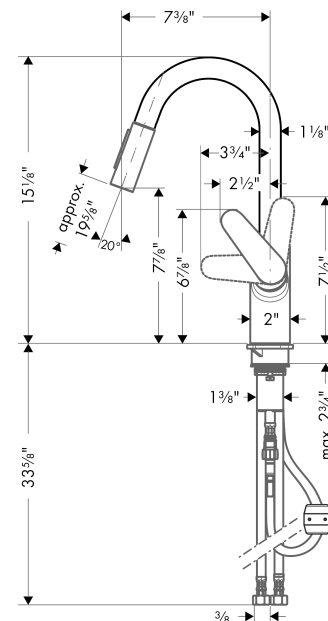

Focus

Prep Kitchen Faucet, 2-Spray Pull-Down, 1.75 GPM

Finishes : **chrome** Part no. : **04506001**

Description

Features

- Swivel range 150°
- Laminar and needle spray
- Toggle spray diverter
- MagFit magnetic sprayhead docking
- Single-hole installation
- Flow: 1.75 GPM (6.6 L/Min)
- Ceramic cartridge
- 3/8" connections
- Integrated double backflow prevention

Item details

List Price \$ 477.00

Technology

Compliance

Product image

Scale drawing

Focus
Prep Kitchen Faucet, 2-Spray Pull-Down, 1.75 GPM
Finishes : **chrome** Part no. : **04506001**

Exploded drawing

Year of production: >10/18

Focus

Prep Kitchen Faucet, 2-Spray Pull-Down, 1.75 GPM

Finishes : **chrome** Part no. : **04506001**

Spare parts list

Year of production: >10/18

Pos.	Description	Part no.	Price	PU
1	handle	98460000	-	1
2	screw cover	96338000	-	1
3	flange	95498000	-	1
4	nut	97209000	-	1
5	cartridge, assy	92730000	-	1
6	locking screw for handle	95140000	-	1
7	seal	95008000	-	1
8	filter	97735000	-	1
9	O-ring 11x2	98127000	-	1
10	non return valve	93218000	-	1
11	set of non return valves DW 15	97350000	-	1
12	aerator laminar M22x1 (15 l/min)	95909000	-	1
13	fixing set (Ø 34)	95049000	-	1
14	hose 1,50 m	88624000	-	1
15	connection hose 600 mm M10x1	95561000	-	1
16	connection hose 35½" M8x0,75 3/8"	96316001	-	1
a	handspray	98459001	-	1