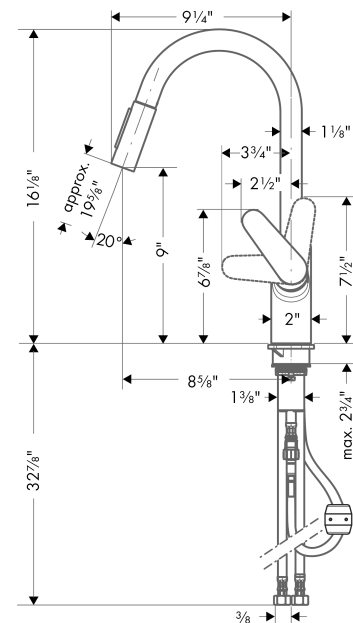

##### Features

- Swivel range 150°
- Laminar and needle spray
- Toggle spray diverter
- MagFit magnetic sprayhead docking
- Single-hole installation
- Flow: 1.75 GPM (6.6 L/Min)
- Ceramic cartridge
- 3/8" connections
- Integrated double backflow prevention

#### Technology

#### Scale drawing

**Focus**  
**HighArc Kitchen Faucet, 2-Spray Pull-Down, 1.75 GPM**  
 Finishes : **chrome**    Part no. : **04505000**

Exploded drawing

Year of production: >10/18

**Focus****HighArc Kitchen Faucet, 2-Spray Pull-Down, 1.75 GPM**Finishes : **chrome** Part no. : **04505000****Spare parts list**

Year of production: &gt;10/18

Pos.	Description	Part no.	Price	PU
1	handle	98460000	-	1
2	screw cover	96338000	-	1
3	flange	95498000	-	1
4	nut	97209000	-	1
5	cartridge, assy	92730000	-	1
6	locking screw for handle	95140000	-	1
7	seal	95008000	-	1
8	spout cpl.	95562000	-	1
9	filter	97735000	-	1
10	O-ring 11x2	98127000	-	1
11	non return valve	93218000	-	1
12	set of non return valves DW 15	97350000	-	1
13	aerator laminar M22x1 (15 l/min)	95909000	-	1
14	fixing set (Ø 34)	95049000	-	1
15	hose 1,50 m	88624000	-	1
16	connection hose 600 mm M10x1	95561000	-	1
17	connection hose 35½" M8x0,75 3/8"	96316001	-	1