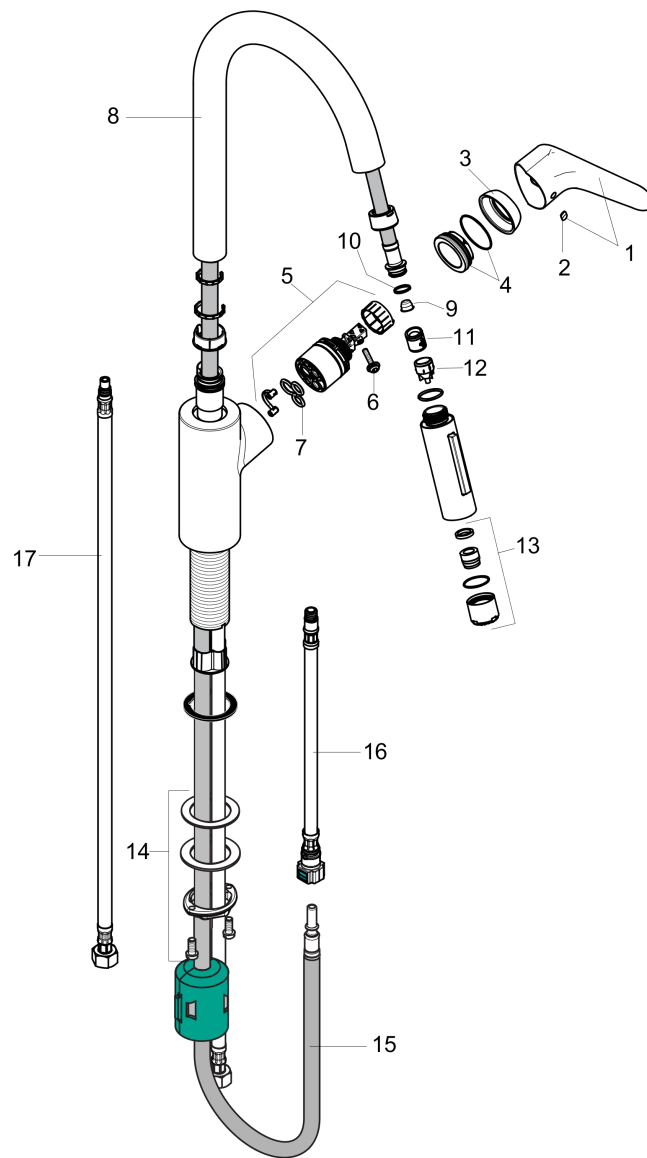

##### Features

- Swivel range 150°
- Laminar and needle spray
- Toggle spray diverter
- MagFit magnetic sprayhead docking
- Single-hole installation
- Flow: 1.75 GPM (6.6 L/Min)
- Ceramic cartridge
- 3/8" connections
- Integrated double backflow prevention

#### Product image

#### Scale drawing

**Focus**  
**HighArc Kitchen Faucet, 2-Spray Pull-Down, 1.75 GPM**  
 Finishes : **chrome**    Part no. : **04505000**

Exploded drawing

Year of production: >10/18

**Focus****HighArc Kitchen Faucet, 2-Spray Pull-Down, 1.75 GPM**Finishes : **chrome** Part no. : **04505000****Spare parts list**

Year of production: &gt;10/18

Pos.	Description	Part no.	Price	PU
1	handle	98460000	-	1
2	screw cover	96338000	-	1
3	flange	95498000	-	1
4	nut	97209000	-	1
5	cartridge, assy	92730000	-	1
6	locking screw for handle	95140000	-	1
7	seal	95008000	-	1
8	spout cpl.	95562000	-	1
9	filter	97735000	-	1
10	O-ring 11x2	98127000	-	1
11	non return valve	93218000	-	1
12	set of non return valves DW 15	97350000	-	1
13	aerator laminar M22x1 (15 l/min)	95909000	-	1
14	fixing set (Ø 34)	95049000	-	1
15	hose 1,50 m	88624000	-	1
16	connection hose 600 mm M10x1	95561000	-	1
17	connection hose 35½" M8x0,75 3/8"	96316001	-	1