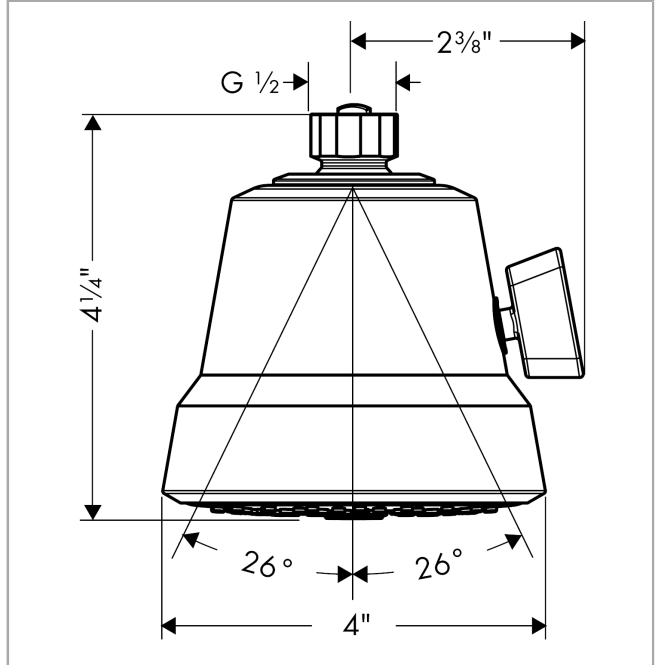

Club
Showerhead 100 3-Jet, 2.0 GPM
 Finishes : **chrome** Part no. : **04500000**

Description

Features

- 75 no-clog spray channels
- Spray modes: Full, Pulsating Massage, Intense Turbo
- Flow: 2.0 GPM (7.6 L/Min)
- 360° Control spray mode adjustment

Item details

List Price \$ 110.00

Technology

Compliance

Product image

Scale drawing

Club
Showerhead 100 3-Jet, 2.0 GPM
Finishes : **chrome** Part no. : **04500000**

Exploded drawing

Year of production: >02/14

Club

Showerhead 100 3-Jet, 2.0 GPM

Finishes : **chrome** Part no. : **04500000**

Spare parts list

Year of production: >02/14

Pos.	Description	Part no.	Price	PU
1	filter packing	88649000	-	1