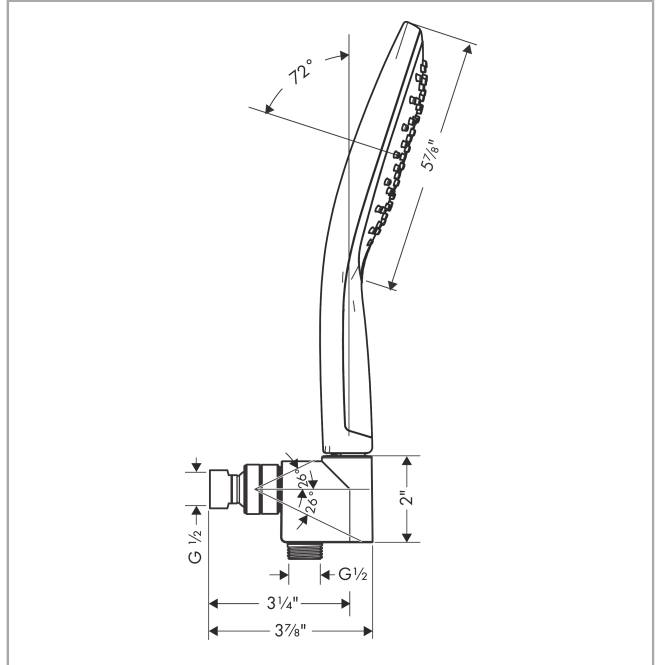

Raindance Select S
Handshower Set 150 3-Jet, 2.5 GPM
 Finishes : **brushed nickel** Part no. : **04487820**

Description

Features

- consists of: Handshower, Handshower holder, Handshower hose
- Spray modes: RainAir, CaresseAir, Mix
- Select button for comfortable alternation of spray modes
- 26° adjustment
- Flow: 2.5 GPM (9.5 L/Min)

Item details

List Price \$ 323.00

Technology

Compliance

Product image

Scale drawing

Raindance Select S
Handshower Set 150 3-Jet, 2.5 GPM
 Finishes : **brushed nickel** Part no. : **04487820**

Exploded drawing

Year of production: >11/18

Raindance Select S
Handshower Set 150 3-Jet, 2.5 GPM
 Finishes : **brushed nickel** Part no. : **04487820**

Spare parts list

Year of production: >11/18

Pos.	Description	Part no.	Price	PU
1	support	04580820	-	1
2	filter packing	88649000	-	1
3	nut	97958820	-	1
4	lever collar	97536000	-	1
5	seal	97606000	-	1
6	ball joint	97331000	-	1
7	set of non return valves DW 15	94074000	-	1
8	seal	98058000	-	1
9	shower hose 1,60 m	28276823	-	1
10	filter packing	94246000	-	1
11	handshower	28588821	-	1