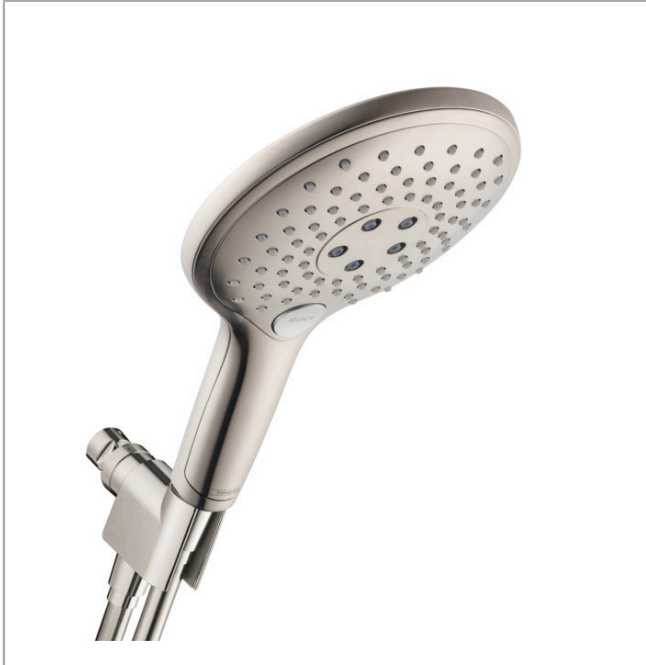

Raindance Select S
Handshower Set 150 3-Jet, 2.5 GPM
 Finishes : **brushed nickel** Part no. : **04487820**

Description

Features

- consists of: Handshower, Handshower holder, Handshower hose
- Spray modes: RainAir, CaresseAir, Mix
- Select button for comfortable alternation of spray modes
- 26° adjustment
- Flow: 2.5 GPM (9.5 L/Min)

Item details

List Price \$ 323.00

Technology

Compliance

Product image

Scale drawing

Raindance Select S
Handshower Set 150 3-Jet, 2.5 GPM
 Finishes : **brushed nickel** Part no. : **04487820**

Exploded drawing

Year of production: >11/18

Raindance Select S
Handshower Set 150 3-Jet, 2.5 GPM
 Finishes : **brushed nickel** Part no. : **04487820**

Spare parts list

Year of production: >11/18

Pos.	Description	Part no.	Price	PU
1	support	04580820	-	1
2	filter packing	88649000	-	1
3	nut	97958820	-	1
4	lever collar	97536000	-	1
5	seal	97606000	-	1
6	ball joint	97331000	-	1
7	set of non return valves DW 15	94074000	-	1
8	seal	98058000	-	1
9	shower hose 1,60 m	28276823	-	1
10	filter packing	94246000	-	1
11	handshower	28588821	-	1