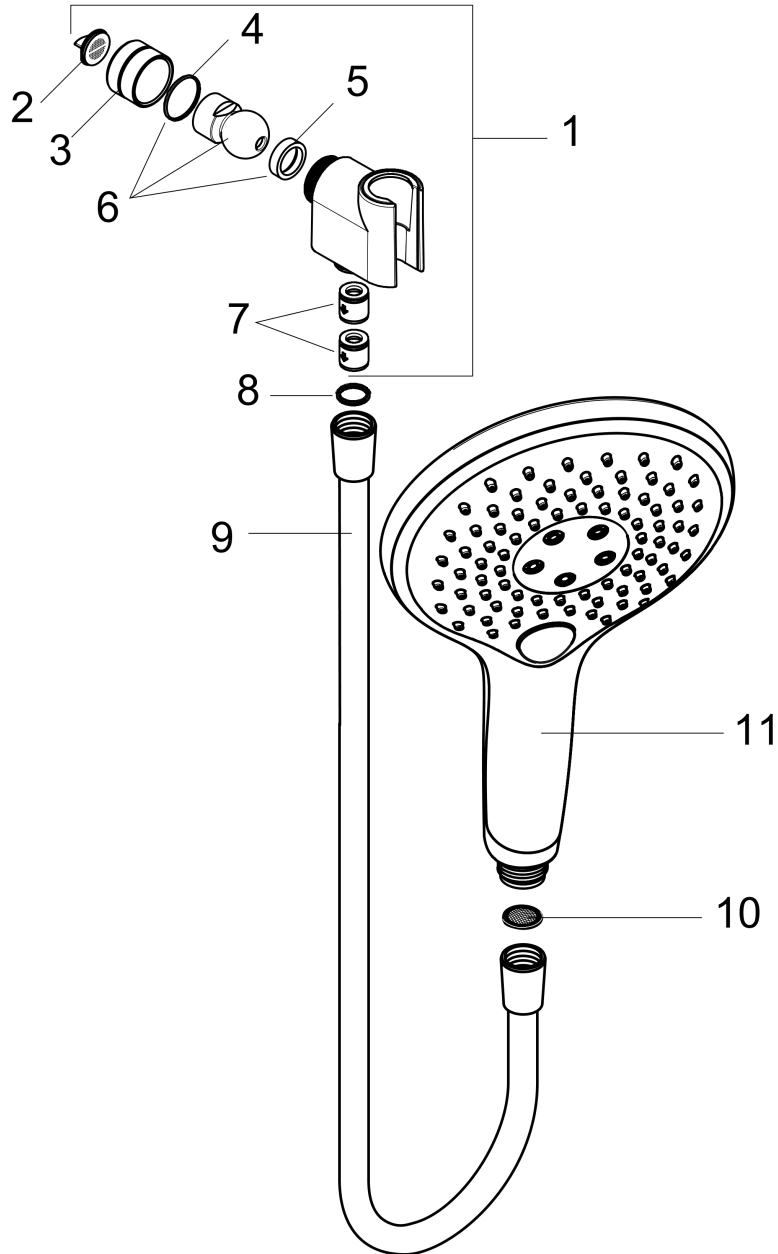

Raindance Select S
Handshower Set 150 3-Jet, 2.5 GPM
 Finishes : **brushed nickel** Part no. : **04487820**

Description

Features

- consists of: Handshower, Handshower holder, Handshower hose
- Spray modes: RainAir, CaresseAir, Mix
- Select button for comfortable alternation of spray modes
- 26° adjustment
- Flow: 2.5 GPM (9.5 L/Min)

Item details

List Price \$ 323.00

Technology

Compliance

Product image

Scale drawing

Raindance Select S
Handshower Set 150 3-Jet, 2.5 GPM
 Finishes : **brushed nickel** Part no. : **04487820**

Exploded drawing

Year of production: >11/18

Raindance Select S
Handshower Set 150 3-Jet, 2.5 GPM
 Finishes : **brushed nickel** Part no. : **04487820**

Spare parts list

Year of production: >11/18

Pos.	Description	Part no.	Price	PU
1	support	04580820	-	1
2	filter packing	88649000	-	1
3	nut	97958820	-	1
4	lever collar	97536000	-	1
5	seal	97606000	-	1
6	ball joint	97331000	-	1
7	set of non return valves DW 15	94074000	-	1
8	seal	98058000	-	1
9	shower hose 1,60 m	28276823	-	1
10	filter packing	94246000	-	1
11	handshower	28588821	-	1