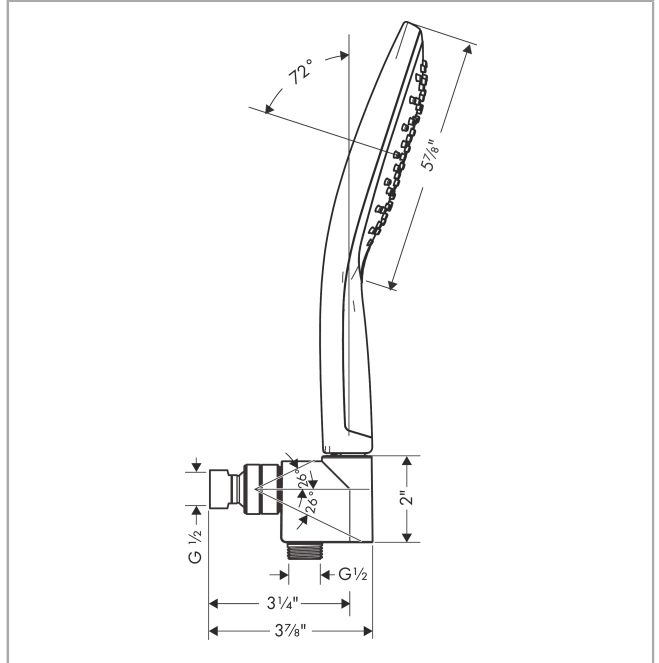

**Raindance Select S**  
**Handshower Set 150 3-Jet, 2.5 GPM**  
 Finishes : **chrome** Part no. : **04487000**

**Description**

**Features**

- consists of: Handshower, Handshower holder, Handshower hose
- Spray modes: RainAir, CaresseAir, Mix
- Select button for comfortable alternation of spray modes
- 26° adjustment
- Flow: 2.5 GPM (9.5 L/Min)

**Item details**

List Price \$ 248.00

**Technology**

**Compliance**

**Product image**

**Scale drawing**

**Raindance Select S**  
**Handshower Set 150 3-Jet, 2.5 GPM**  
 Finishes : **chrome**    Part no. : **04487000**

Exploded drawing

Year of production: >03/19

**Raindance Select S**  
**Handshower Set 150 3-Jet, 2.5 GPM**  
 Finishes : **chrome**    Part no. : **04487000**

**Spare parts list**

Year of production: >03/19

<b>Pos.</b>	<b>Description</b>	<b>Part no.</b>	<b>Price</b>	<b>PU</b>
1	support	04580000	-	1
2	filter packing	88649000	-	1
3	nut	97958000	-	1
4	lever collar	97536000	-	1
5	seal	97606000	-	1
6	ball joint	97331000	-	1
7	set of non return valves DW 15	94074000	-	1
8	seal	98058000	-	1
9	shower hose 1,60 m	28276003	-	1
10	filter packing	94246000	-	1
11	handshower	28588001	-	1