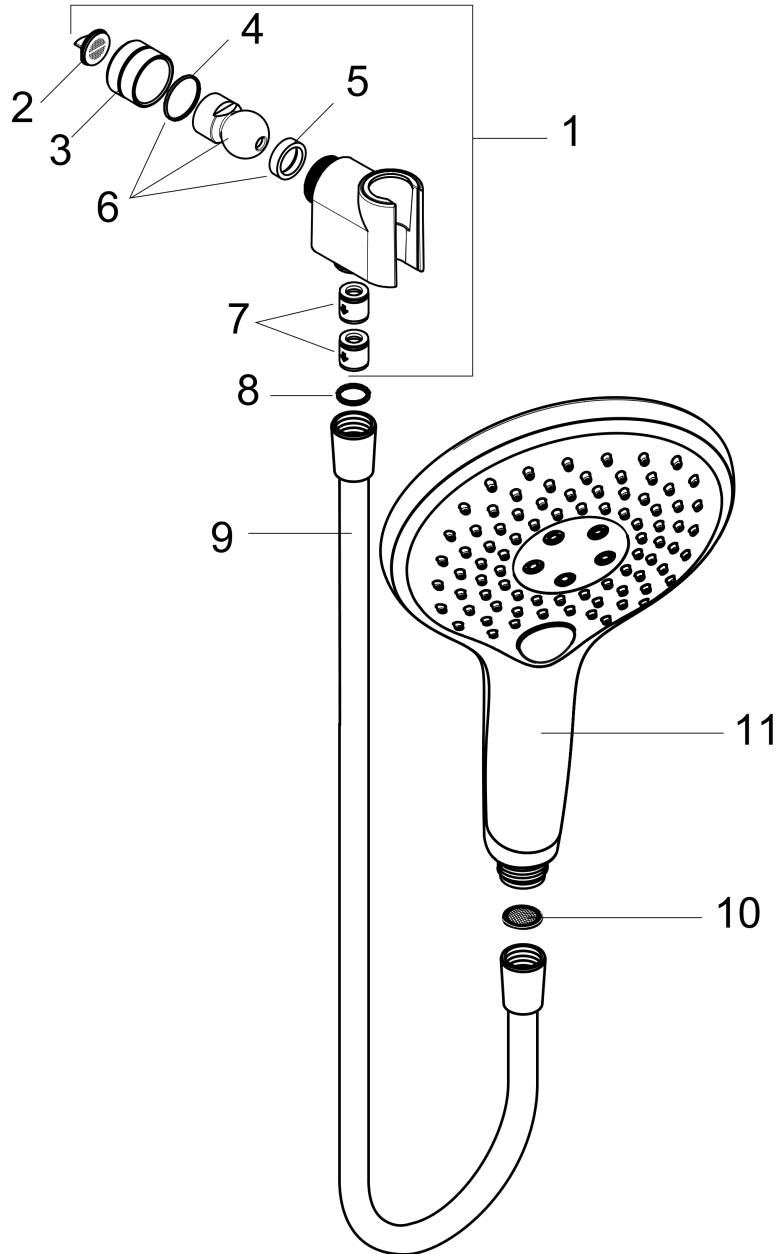

**Raindance Select S**  
**Handshower Set 150 3-Jet, 2.5 GPM**  
 Finishes : **chrome** Part no. : **04487000**

**Description**

**Features**

- consists of: Handshower, Handshower holder, Handshower hose
- Spray modes: RainAir, CaresseAir, Mix
- Select button for comfortable alternation of spray modes
- 26° adjustment
- Flow: 2.5 GPM (9.5 L/Min)

**Item details**

List Price \$ 248.00

**Technology**

**Compliance**

**Product image**

**Scale drawing**

**Raindance Select S**  
**Handshower Set 150 3-Jet, 2.5 GPM**  
 Finishes : **chrome**    Part no. : **04487000**

Exploded drawing

Year of production: >03/19

**Raindance Select S**  
**Handshower Set 150 3-Jet, 2.5 GPM**  
 Finishes : **chrome**    Part no. : **04487000**

**Spare parts list**

Year of production: >03/19

<b>Pos.</b>	<b>Description</b>	<b>Part no.</b>	<b>Price</b>	<b>PU</b>
1	support	04580000	-	1
2	filter packing	88649000	-	1
3	nut	97958000	-	1
4	lever collar	97536000	-	1
5	seal	97606000	-	1
6	ball joint	97331000	-	1
7	set of non return valves DW 15	94074000	-	1
8	seal	98058000	-	1
9	shower hose 1,60 m	28276003	-	1
10	filter packing	94246000	-	1
11	handshower	28588001	-	1